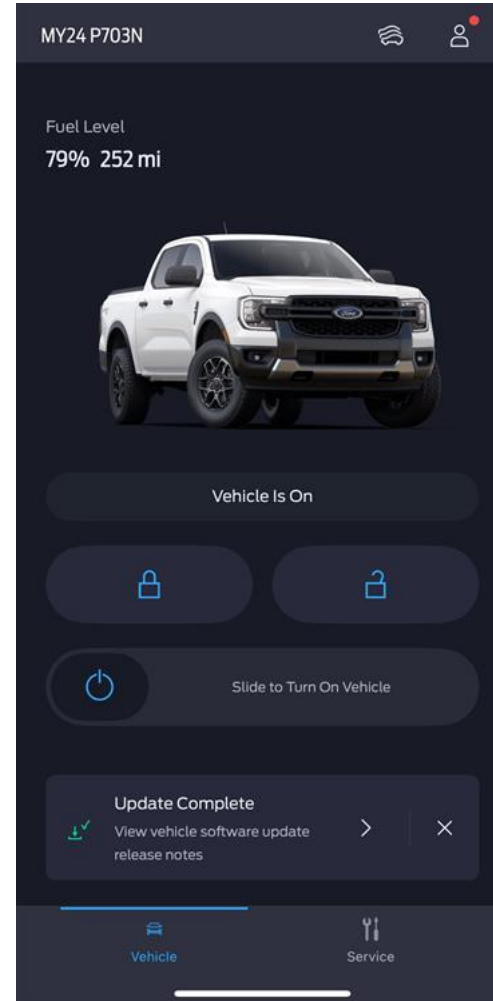

FSA # 24V-597_24C24 OTA Messaging

The Ford logo, featuring the word "Ford" in a dark blue, stylized script font.

FORDPASS NOTIFICATIONS WHEN AUTOMATIC SOFTWARE UPDATES ARE TURNED OFF

Update Available Alert