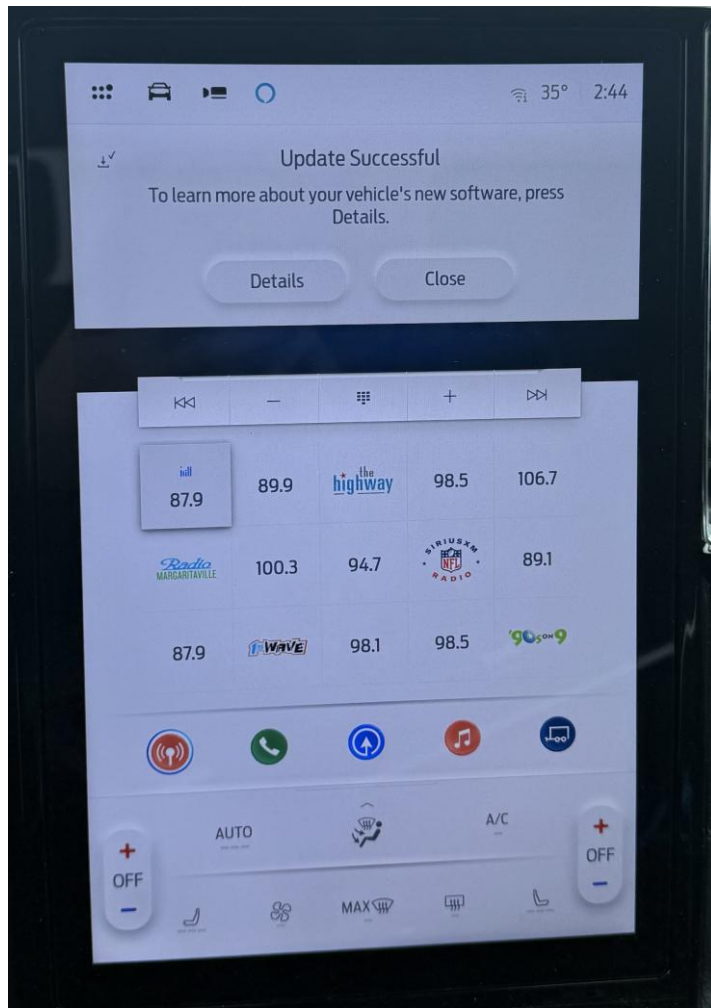

SYNC NOTIFICATIONS WHEN AUTOMATIC SOFTWARE UPDATES ARE TURNED ON

Update Complete Alert