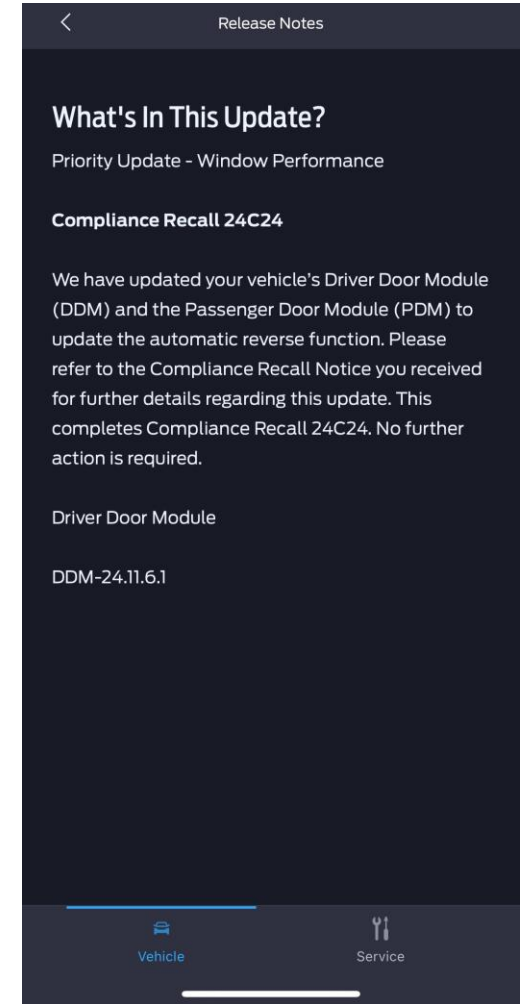

Update Complete Details