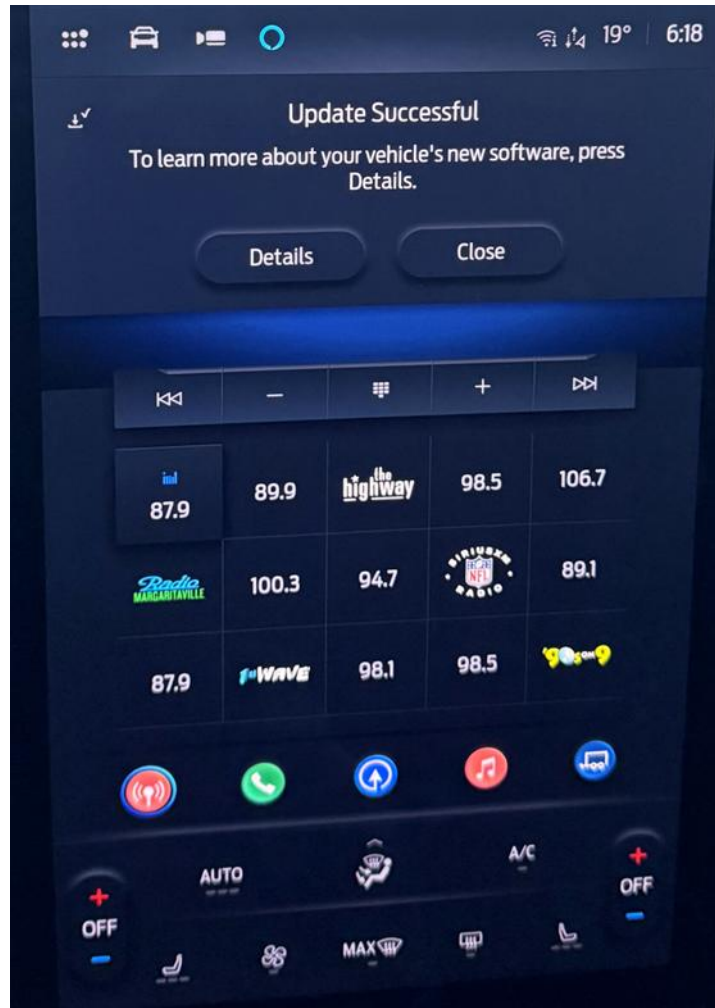

FSA # 24V-597_24C24 OTA Messaging

The Ford logo, featuring the word "Ford" in a dark blue, stylized script font.

FORDPASS NOTIFICATIONS WHEN AUTOMATIC SOFTWARE UPDATES ARE TURNED OFF

Update Available Alert

Update Complete Alert

Update Complete Details

SYNC NOTIFICATIONS WHEN AUTOMATIC SOFTWARE UPDATES ARE TURNED OFF

Update Available Alert

Update Complete Alert

Update Complete Details

FORDPASS NOTIFICATIONS WHEN AUTOMATIC SOFTWARE UPDATES ARE TURNED ON