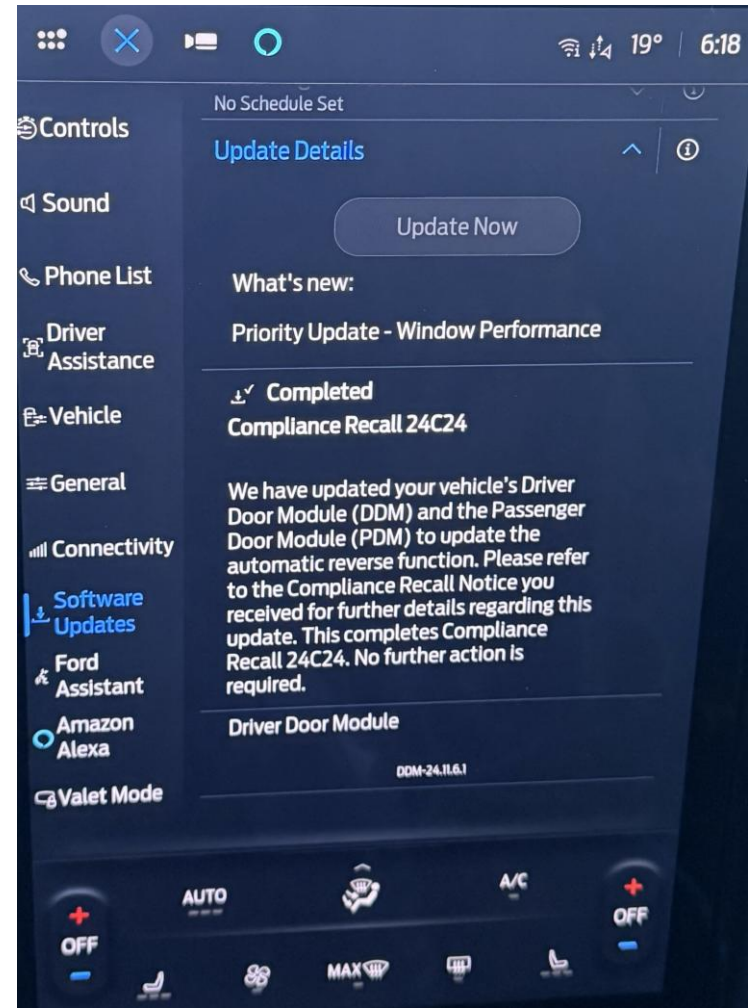

FSA # 24V-597_24C24 OTA Messaging

The Ford logo, featuring the word "Ford" in a dark blue, stylized script font.

FORDPASS NOTIFICATIONS WHEN AUTOMATIC SOFTWARE UPDATES ARE TURNED OFF

Update Available Alert

Update Complete Alert

Update Complete Details

SYNC NOTIFICATIONS WHEN AUTOMATIC SOFTWARE UPDATES ARE TURNED OFF

Update Available Alert

Update Complete Alert

Update Complete Details

FORDPASS NOTIFICATIONS WHEN AUTOMATIC SOFTWARE UPDATES ARE TURNED ON