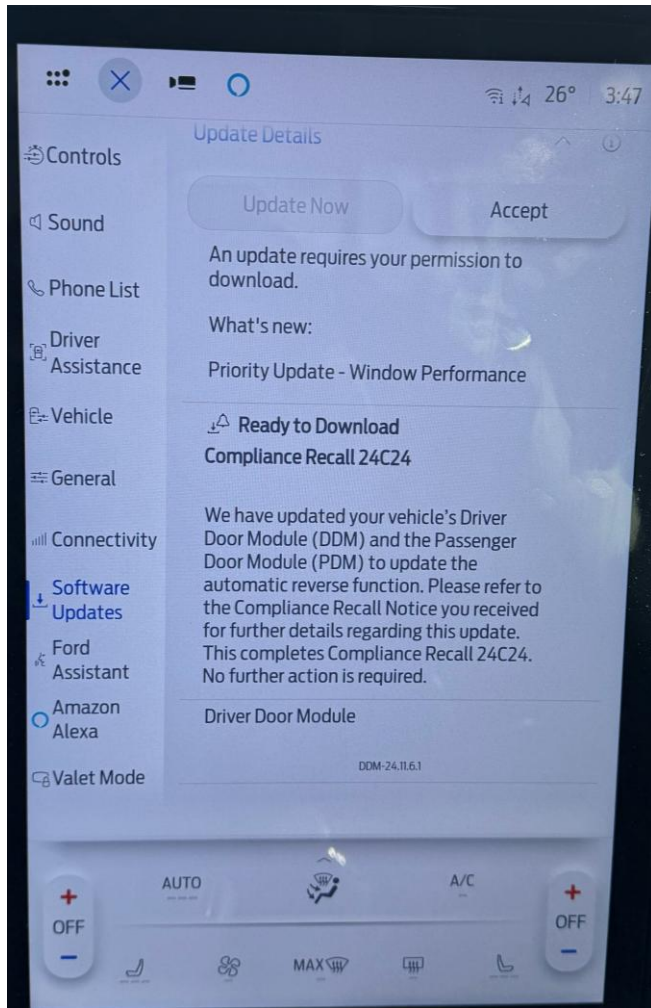

SYNC NOTIFICATIONS WHEN AUTOMATIC SOFTWARE UPDATES ARE TURNED OFF

Update Available Alert