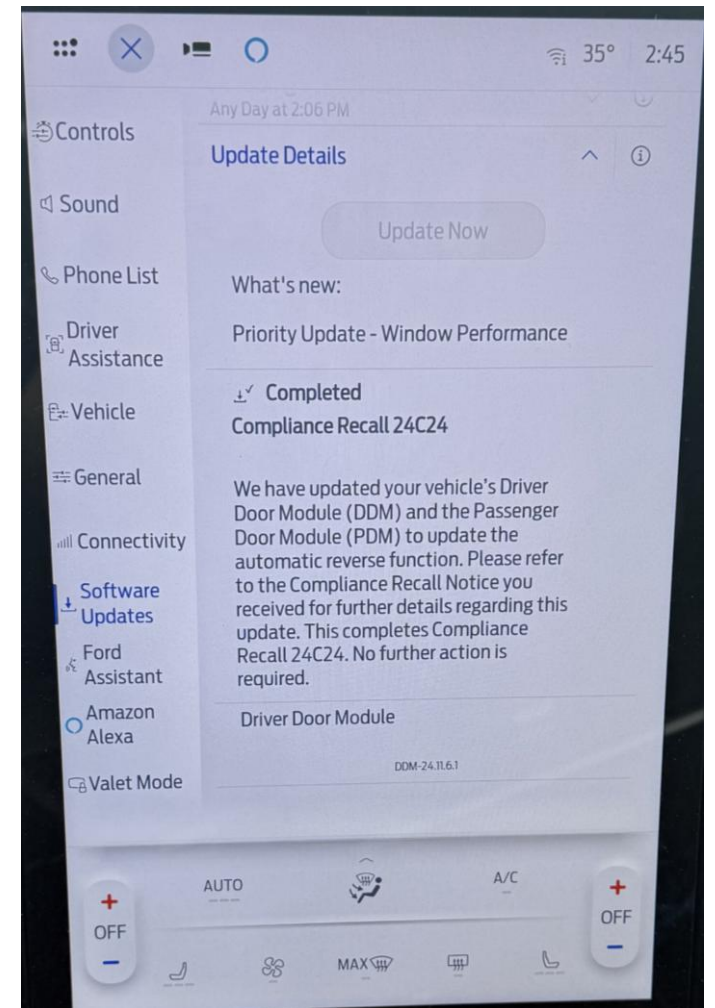

FSA # 24V-597_24C24 OTA Messaging

The Ford logo, featuring the word "Ford" in a dark blue, stylized script font.

FORDPASS NOTIFICATIONS WHEN AUTOMATIC SOFTWARE UPDATES ARE TURNED OFF

Update Available Alert

Update Complete Alert

Update Complete Details

SYNC NOTIFICATIONS WHEN AUTOMATIC SOFTWARE UPDATES ARE TURNED ON

Update Complete Alert

Update Complete Details