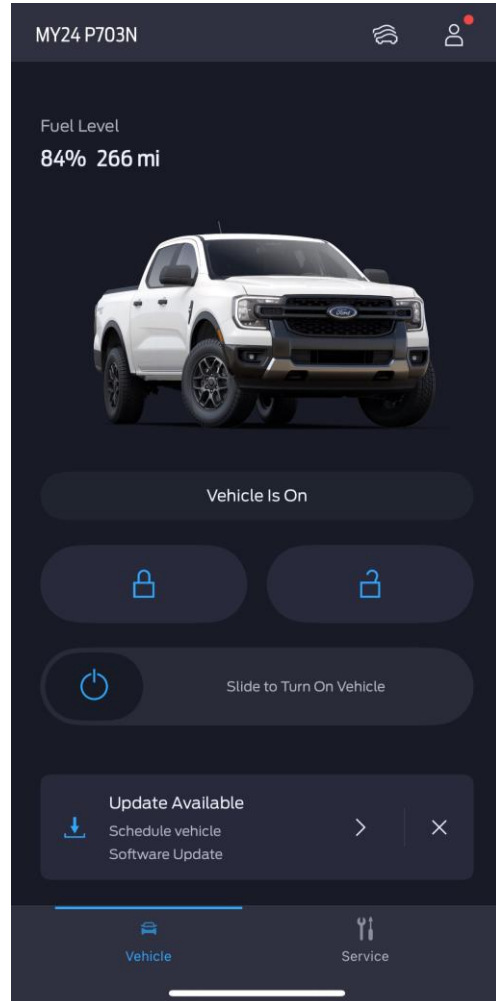

FSA # 24V-597_24C24 OTA Messaging

The Ford logo, featuring the word "Ford" in a dark blue, stylized script font.

FORDPASS NOTIFICATIONS WHEN AUTOMATIC SOFTWARE UPDATES ARE TURNED OFF

Update Available Alert