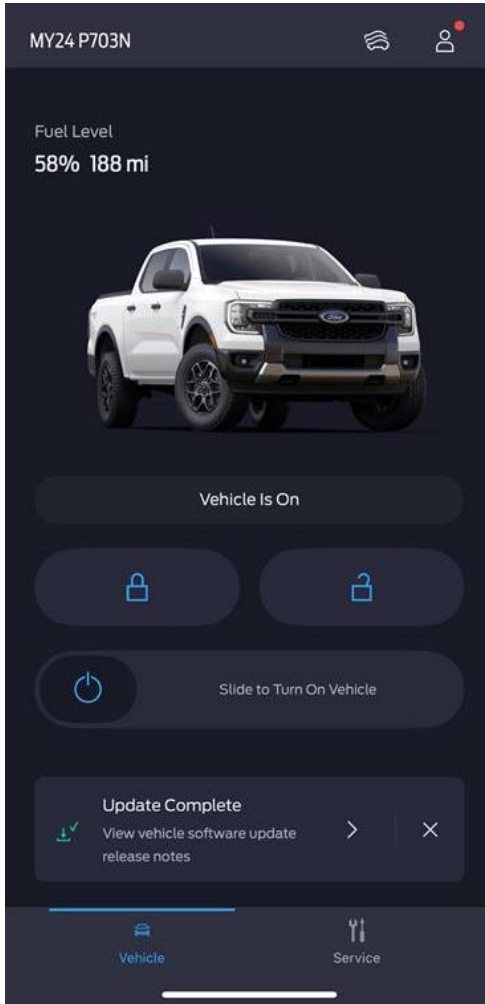

FSA # 24V-597_24C24 OTA Messaging

The Ford logo, featuring the word "Ford" in a dark blue, stylized script font.

FORDPASS NOTIFICATIONS WHEN AUTOMATIC SOFTWARE UPDATES ARE TURNED OFF

Update Available Alert

Update Complete Alert

Update Complete Details

SYNC NOTIFICATIONS WHEN AUTOMATIC SOFTWARE UPDATES ARE TURNED OFF

Update Available Alert

Update Complete Alert

Update Complete Details

FORDPASS NOTIFICATIONS WHEN AUTOMATIC SOFTWARE UPDATES ARE TURNED ON