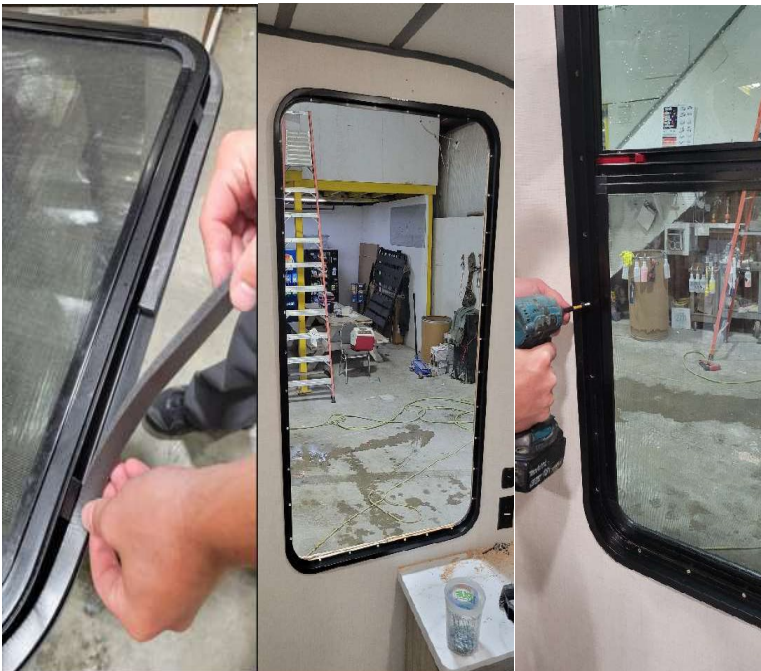

FIG. 6

FIG. 7

FIG. 8

FIG. 9

RECALL 24V490 / 2024-374 REMEDY INSTRUCTIONS

Make(s): SALEM & WILDWOOD
Model(s): SEE BELOW
Model Year(s): 2024 - 2025

Concern:
Certain vehicles may not have been manufactured with a secondary means of egress.