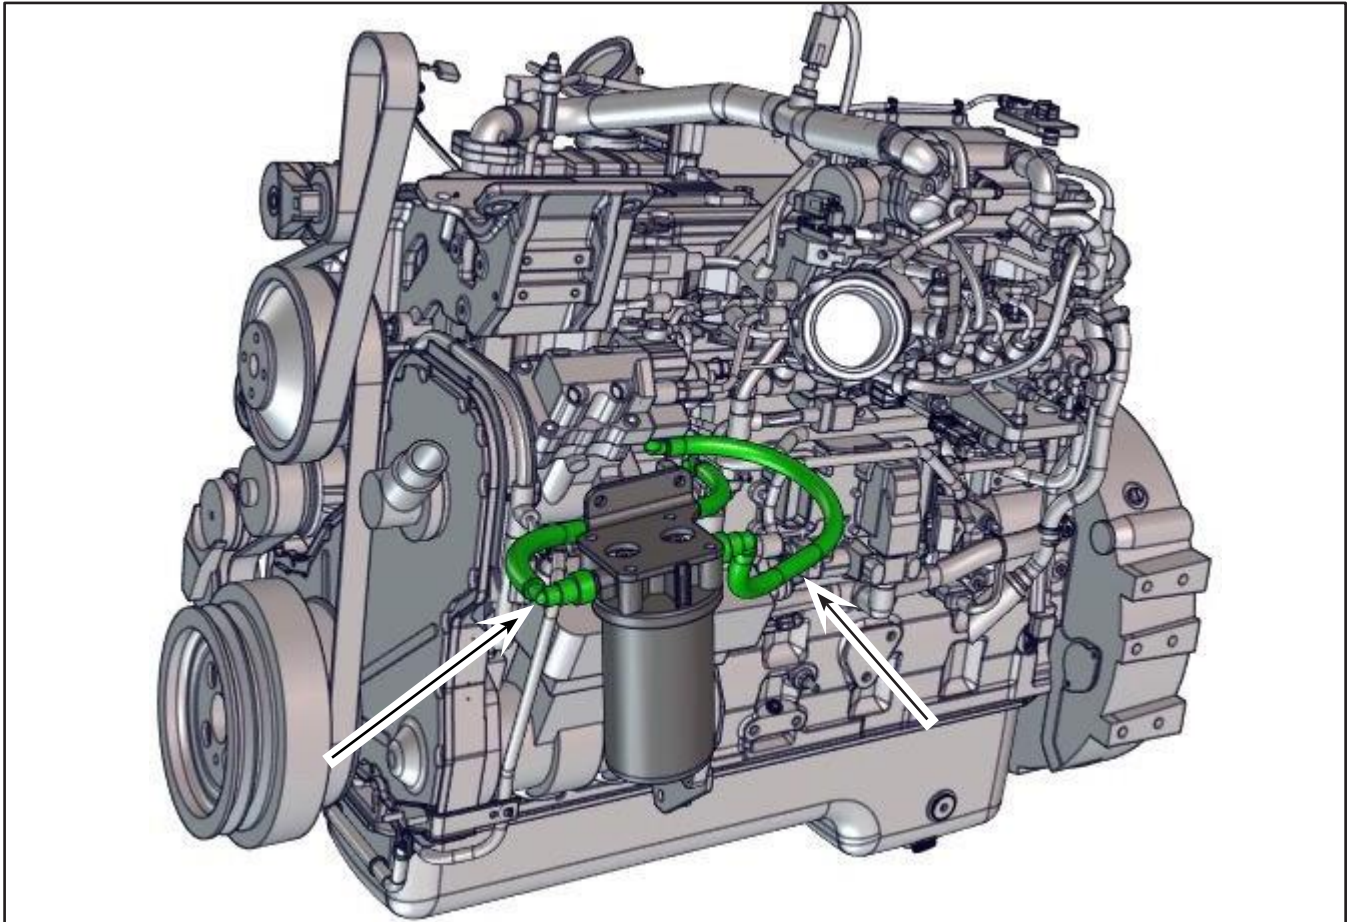

NOTE

Please refer to Cummins Warranty Field Campaign number c7032 for more information and to Cummins Technical Service Bulletin number TSB210184 for the repair procedure.

Figure 1 - Hose's Location, Your Configuration May Slightly Differ