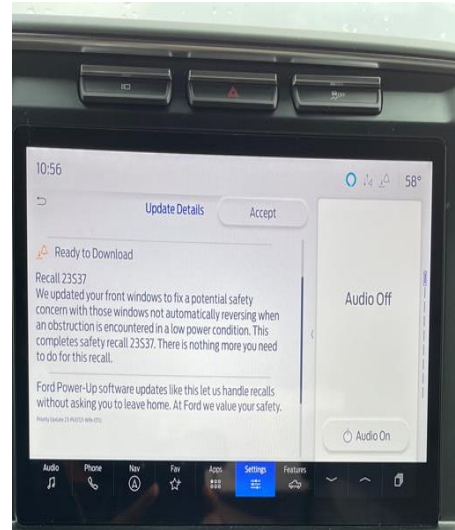

Recall# 23V507_23S37 OTA Messaging

The Ford logo, consisting of the word "Ford" in a dark blue, stylized script font.

SYNC NOTIFICATIONS WHEN AUTOMATIC SOFTWARE UPDATES ARE TURNED OFF

Update Available
Alert