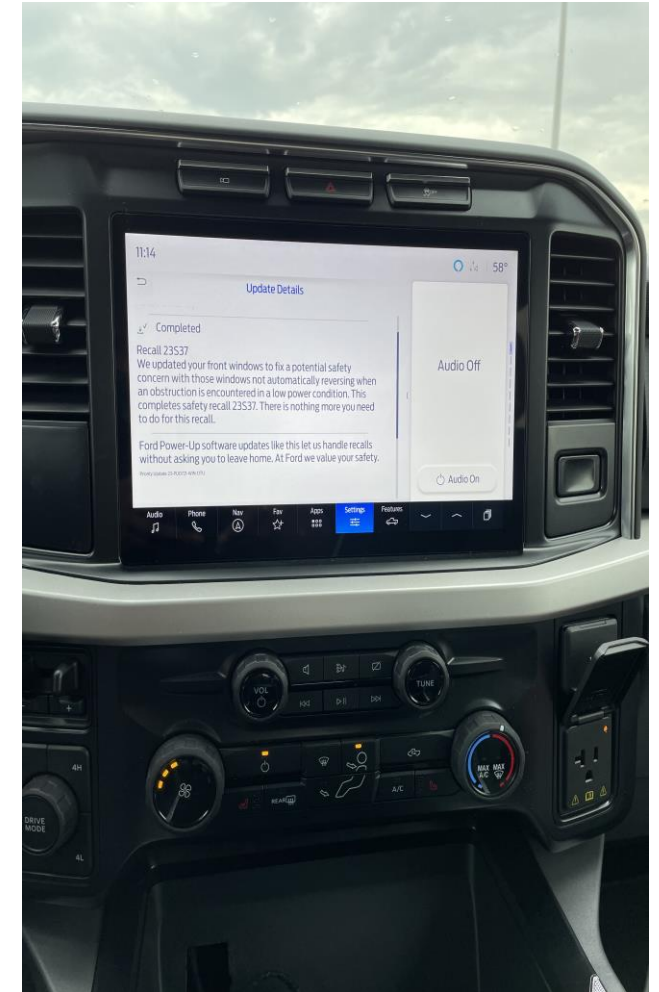

SYNC NOTIFICATIONS WHEN AUTOMATIC SOFTWARE UPDATES ARE TURNED ON

Update Complete Alert

Update Complete Details