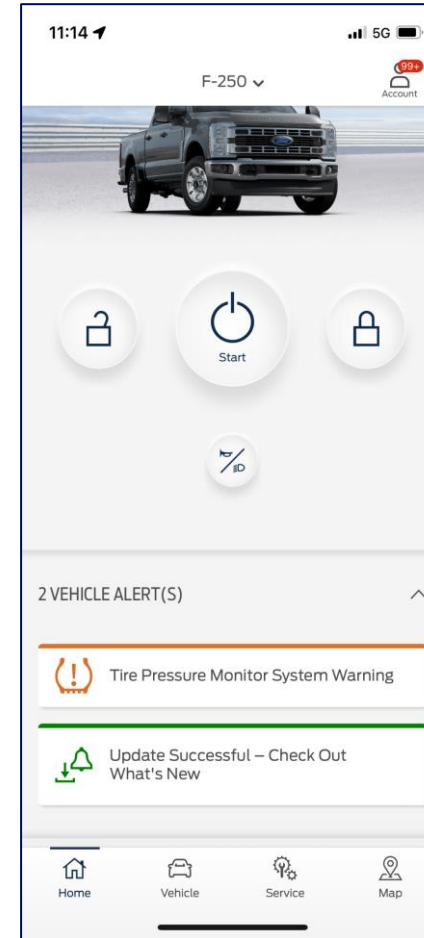

Update Complete Alert