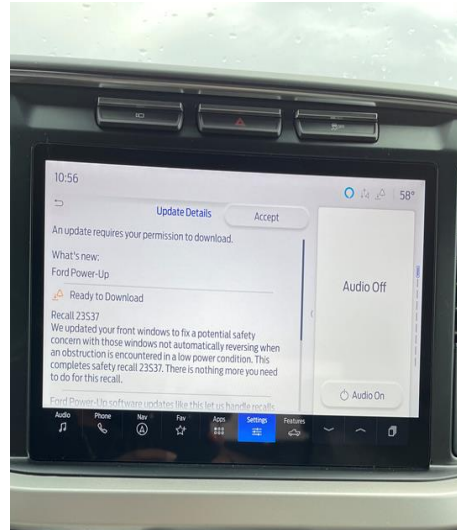

Recall# 23V507_23S37 OTA Messaging

The Ford logo, consisting of the word "Ford" in a dark blue, stylized script font.

SYNC NOTIFICATIONS WHEN AUTOMATIC SOFTWARE UPDATES ARE TURNED OFF

Update Available
Alert