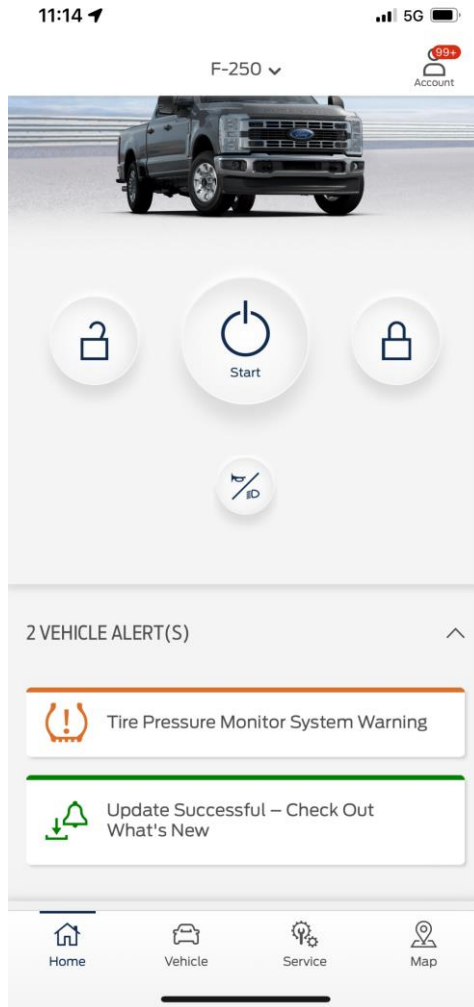

FORDPASS NOTIFICATIONS WHEN AUTOMATIC SOFTWARE UPDATES ARE TURNED ON

Update Complete Alert