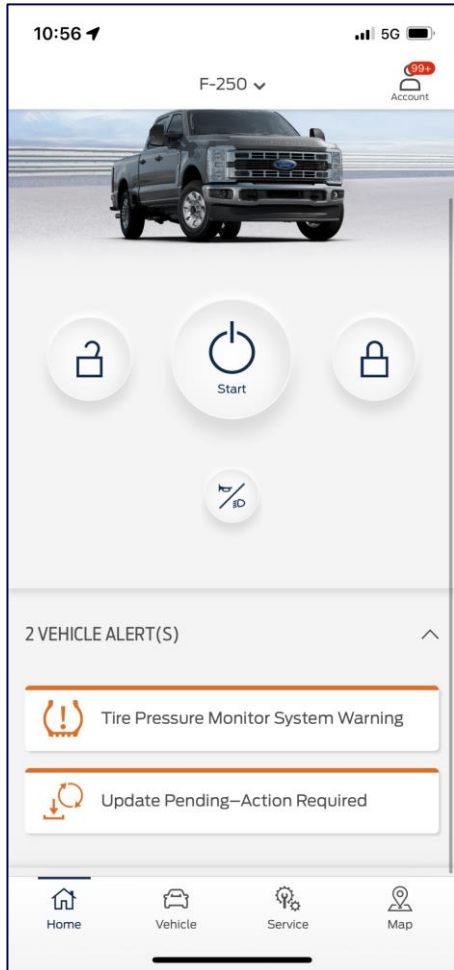

FORDPASS NOTIFICATIONS WHEN AUTOMATIC SOFTWARE UPDATE ARE TURNED OFF

Update Available Alert