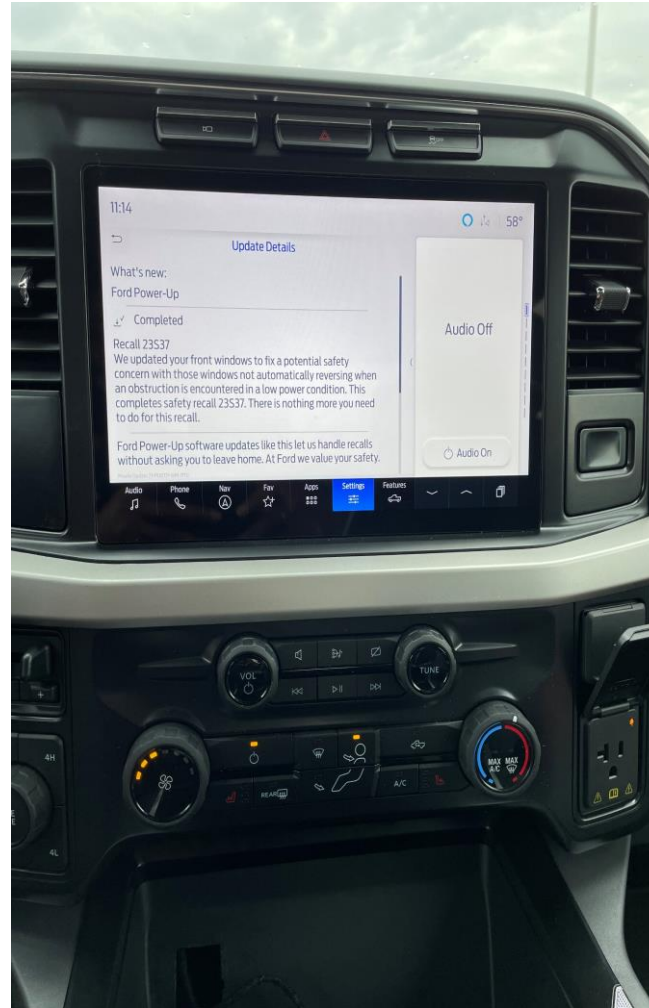

Update Complete Details