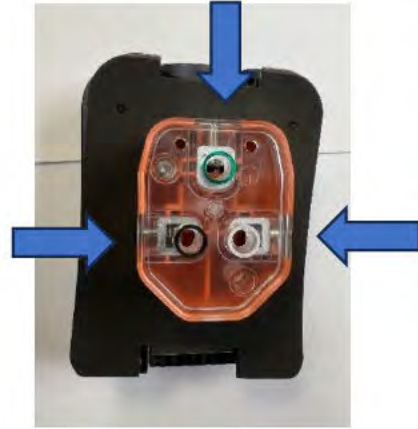

Equipment needed:

Phillips bit

Cordless drill

Screw driver

Allen socket 1/8"

Torque screw driver Inch pounds

Parts needed

- 513797 30 amp SmartPlug, Grey
- 513797-01 30 amp SmartPlug, Black
- 513936 30 amp SmartPlug, Stainless Steel

To inspect the inlet, remove the four screws attaching the inlet to the unit with a Phillips screw driver. Remove the inlet from the unit to inspect the D-ring wire clamps.

Inspect the D-ring wire clamp to see if it is gold in color, and if it is, the inlet will need replaced. If the D-ring wire clamp is an Aluminum color, it will not need to be replaced.