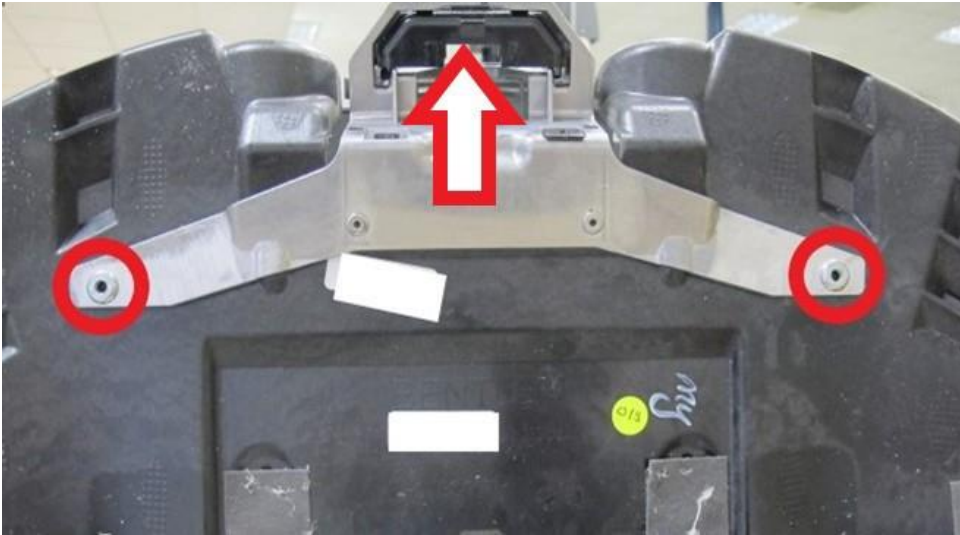

9) Referring to Figure 19 - Disconnect the electrical connection from the shoulder moulding at the location shown (ARROW)

10) Drill the rivet heads from the (x2) rivets shown (CIRCLE)

**CAUTION**

The drill must only be used to remove the rivet heads which secure the shoulder moulding to the seat frame ONCE THE RIVET HEADS HAVE BEEN REMOVED DO NOT CONTINUE DRILLING AS DAMAGE CAN BE CAUSED TO THE SEAT FRAME