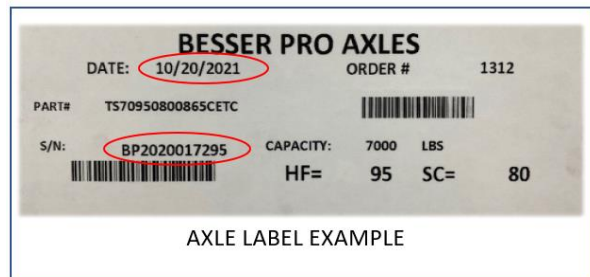

HOW TO INSPECT YOUR AXLES

Information on axles can be found on the axle itself. Each axle has a unique serial number and date of manufacture.

Only 7k straight axles manufactured between **October 7, 2021, and October 25, 2021**, are affected. The serial number range on these axles is **2020015994 through 2020017408**. This information can be found on the axle label, which is located on the main beam of the axle. Please see the attached picture to note where to find either the date or serial number of the axle. If you have any difficulty identifying the axle, such as a damaged identification, please contact Delco for assistance.