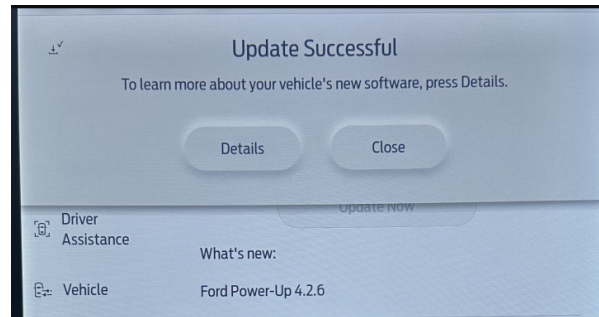

SYNC Notifications When Automatic Software Updates Are Turned OFF

Ford Motor Company

22S49 and 22S41 OTA Messaging

SYNC Notifications When Automatic Software Updates Are Turned OFF

SYNC Notifications When Automatic Software Updates Are Turned ON