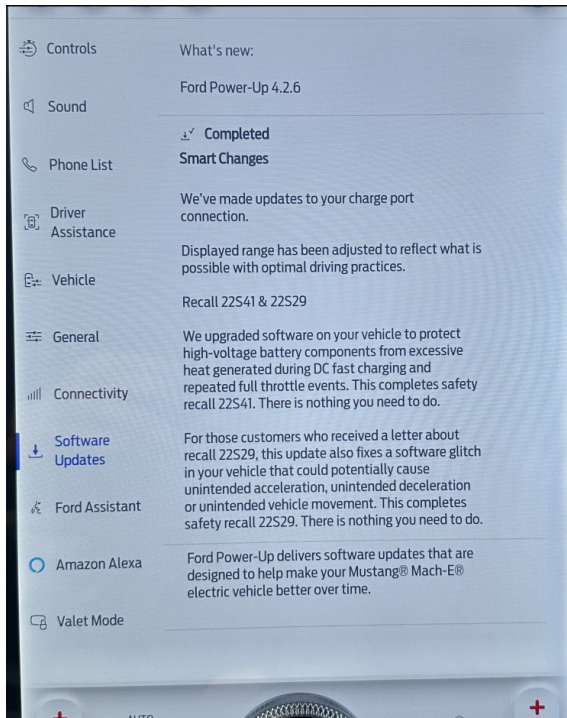

SYNC Notifications When Automatic Software Updates Are Turned OFF

Ford Motor Company

22S49 and 22S41 OTA Messaging

SYNC Notifications When Automatic Software Updates Are Turned OFF

SYNC Notifications When Automatic Software Updates Are Turned ON