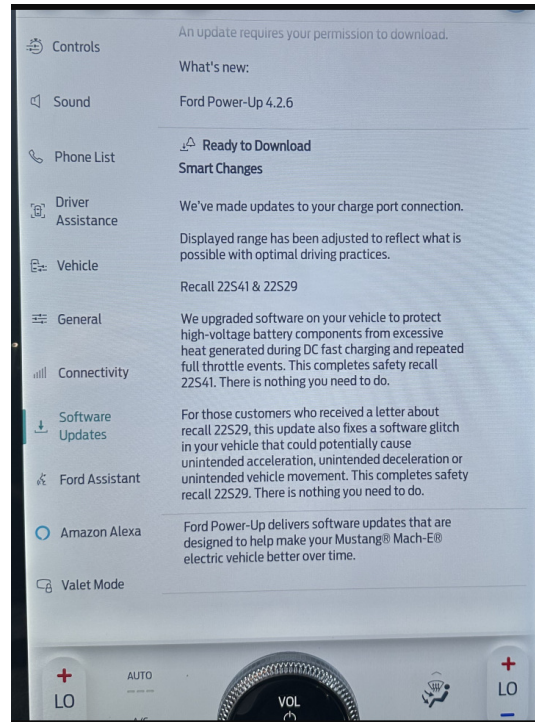

SYNC Notifications When Automatic Software Updates Are Turned OFF

Ford Motor Company

22S49 and 22S41 OTA Messaging

SYNC Notifications When Automatic Software Updates Are Turned OFF

SYNC Notifications When Automatic Software Updates Are Turned ON