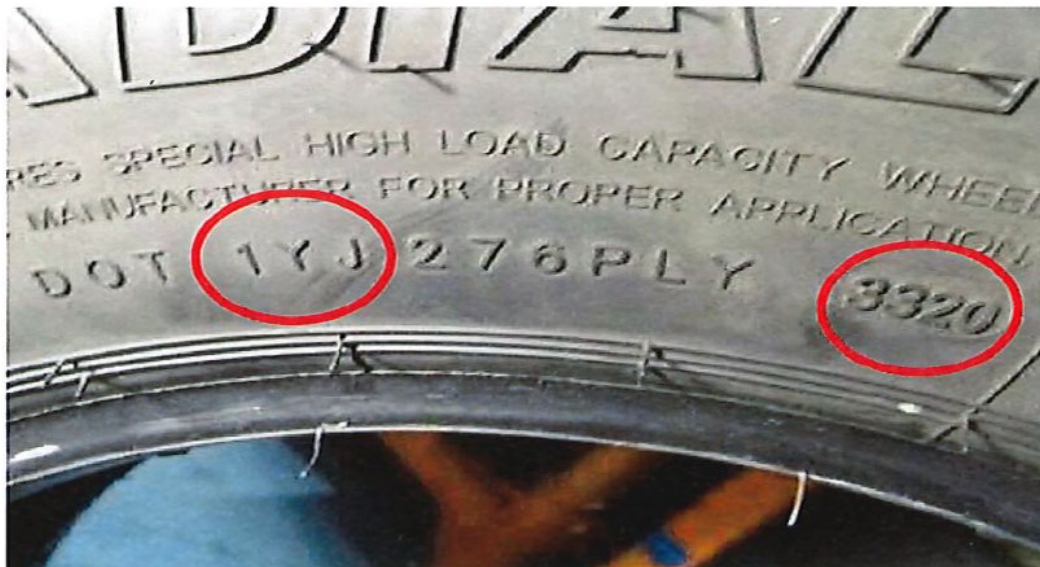

Affected Tire Range

Product Description	Brand	DOT Week
ST235 / 80R16 129/125L	Sailun	1YJ 276PLY 2020 to 4120
ST235 / 85R16 132/127L	Sailun	1YJ 216PLY 2020 to 4120

Please refer to the table above to identify if your tire(s) is in the affected date range. The date of manufacture (last four characters in the DOT Code) can be found molded onto the tire near the bead. For the affected lot(s) the plant code (first three characters in the DOT code) will be **1YJ** and the last four characters will be the date code range (**2020 – 4120**). Please see the example below.

Example of affected Tire