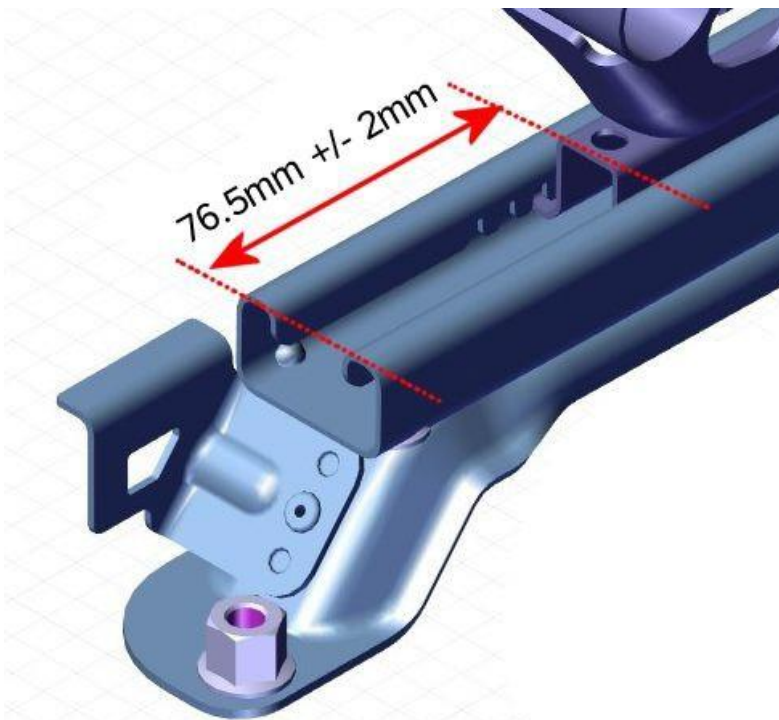

NOTE: The measurement from the front edge of the Inner seat runner to the front edge of the Inner seat rail should be 76.5mm +/- 2mm

Figure 14

11) Using the adjustment handle - With care/slowly move the seat fully forward - Checking the following: