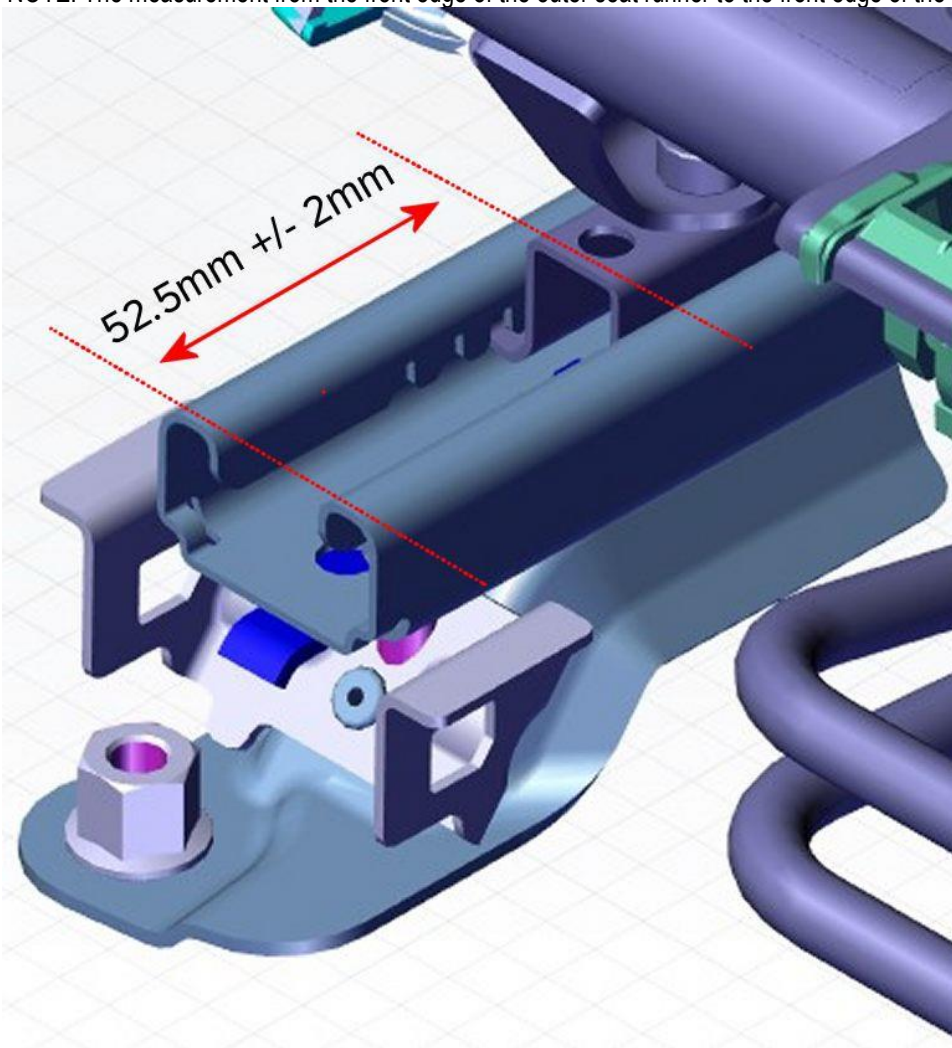

Figure 13 - Outer seat runner/rail

NOTE: The measurement from the front edge of the outer seat runner to the front edge of the outer seat rail should be 52.5mm +/- 2mm

Figure 13

Figure 14 - Inner seat runner/rail