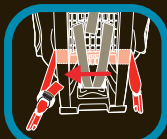

▲
**Molded Line to be
Level To Ground
Only When Rear-Facing**

**Forward
Facing**

**⚠ WARNING! DEATH or
SERIOUS INJURY
can occur:**

- Use only with children who weigh between 22-65 pounds (10.1-29 kg) and whose height is between 29-49 inches (73.6-125 cm) and who are over 1 year of age.
- Snugly adjust the belts provided with this child restraint around your child.
- Secure the top anchorage (tether) strap provided with this child restraint.
- Secure this child restraint with the vehicle's child restraint anchorage system if available or with a vehicle belt.
- Follow all instructions on this child restraint and in the written instructions located in the pouch on the side of child restraint.
- Do not use the lower anchorage system (LATCH system) to attach this child restraint when restraining a child weighing more than 40 lbs (18 kg) with the internal harnesses of the child restraint.

Midpoint of
head not above top
of headrest

Harness even
with or above
shoulders

**Forward-Facing
LATCH Installation**

Read vehicle manual.

Thread LATCH belt,
connector with
adjuster first.

Attach lower
anchors.

Push down.
Tighten belt.

4360-8157