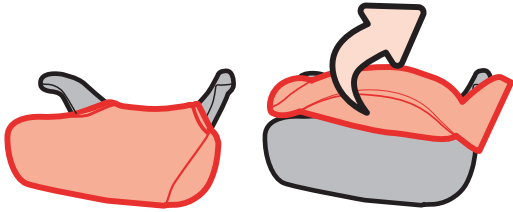

Storm Booster Replacement Seat Pad

4358-7872

1

Starting from the front of the booster seat, pull the pad off the shell and over the armrests.

2

Discard the old pad.

3

Slip the replacement pad over the armrests and around the back of the shell. Pull the pad over the front of the booster seat.