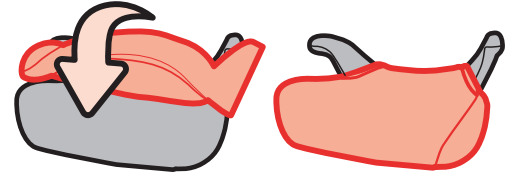

Storm Booster Replacement Seat Pad

4358-7872

1

Starting from the front of the booster seat, pull the pad off the shell and over the armrests.

2

Discard the old pad.

3

Slip the replacement pad over the armrests and around the back of the shell. Pull the pad over the front of the booster seat.