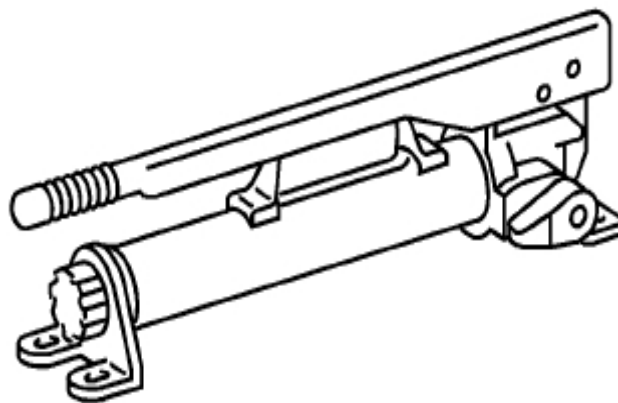

Power-steering assistance

10 t pressure cylinder

Order information

- W 356 589
00 35 08
-

Areas of use

- For puller 400-589-00-35-00
-

Power-steering assistance

Drop arm puller

Order information

- W 400
589 06
33 00

Areas of use

- Puller for drop arm
-

Power-steering assistance

Hand pump

Order information

- W 652
589 00
33 21
-

Power-steering assistance

Hydraulic hose

Order information

- W 652
589 00
33 23
-

Power-steering assistance**Spindle for drop arm puller****Order information**

- W 655
589 00 35
02

Areas of use

- Spindle for drop arm puller