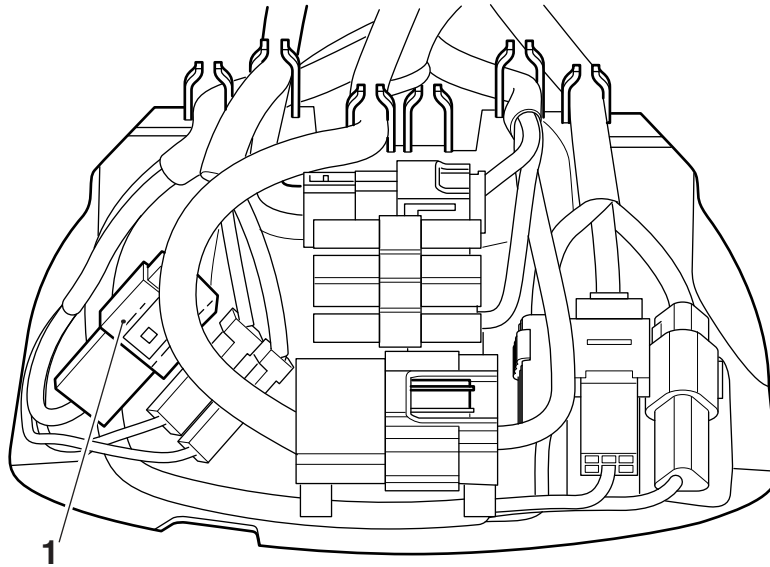

1. Headlight fixing (one of two)

4. Disconnect the electrical connector from the headlight bulb, detach the position light and remove the headlight.
5. Release the fixings and detach the harness bracket from the headlight bowl.

1. Fixings

2. Harness bracket

3. Headlight bowl

6. On the back of the harness bracket, locate the right hand switch housing connector. Compress the bayonet feature to release the connector from the harness bracket. Disconnect the right hand switch housing connector from the main harness.

cjcz_

1. Right hand switch housing connector

- 7. Cut the wires approximately 20 mm from the connector on the main wiring harness side.
- 8. Peel back the black tape to allow access to the wires on the harness.