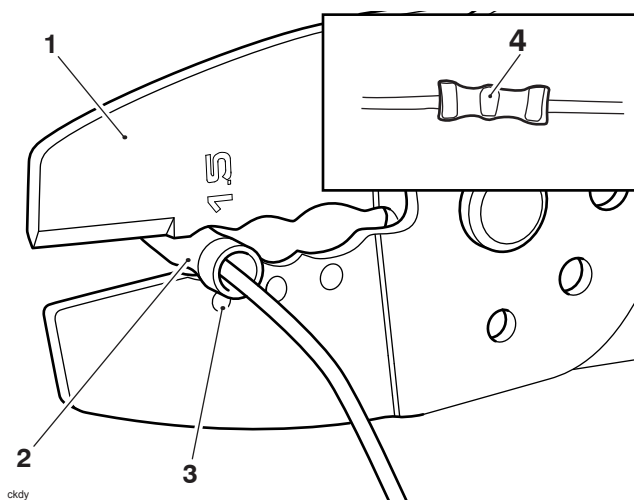

Note:

- **Care must be taken when stripping the insulation from wiring. After finishing the operation, visually inspect the wire. The operation must be performed again if there is any damage.**
- 9. Trim 8 - 11 mm of insulation from the new connector wires and the harness wires.
- 10. Using the crimping tool provided, select a crimping sleeve from the kit and position over a harness wire as illustrated. Wires should be positioned so the insulating sleeve abuts to the pressure contact section of the crimping sleeve. Ensure no wires are damaged when inserting them into the crimping sleeve.

Wire Positions in Sleeves

⚠ Caution

Ensure the harness wires are connected with their correct corresponding connector wires. Some wiring colours can appear very similar. Damage to the motorcycle electrical circuit may occur if the harness is incorrectly wired. Refer to the Service Manual for the correct wiring diagrams.

View looking at rear of main wiring harness, right hand switch housing connector

- 1. **Position 1 - Green**
- 2. **Position 2 - Green/brown**
- 3. **Position 3 - Black**
- 4. **Position 6 - Green/red**
- 5. **Position 7 - Light green/brown**
- 6. **Position 8 - Green/white**
- 7. **Main wiring harness, right hand switch housing connector**

- 11. Identify the corresponding connector wire and insert it into the crimping sleeve as described previously.
- 12. Ensuring the wires are correctly positioned, using the red dot position on the crimping tool provided (marked 1.5), crimp the sleeve in the centre. When crimped, ensure the witness mark looks similar to below and gently pull on both sides of the joint to ensure the crimp is secure. Rectify as necessary if insecurity is detected.