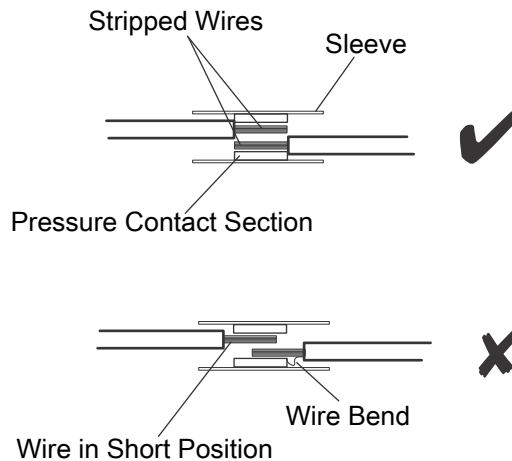

1. Headlight fixing (one of two)

4. Disconnect the electrical connector from the headlight bulb, detach the position light and remove the headlight.
5. Release the fixings and detach the harness bracket from the headlight bowl.

1. Fixings

2. Harness bracket

3. Headlight bowl

6. On the back of the harness bracket, locate the right hand switch housing connector. Compress the bayonet feature to release the connector from the harness bracket. Disconnect the right hand switch housing connector from the main harness.

cjcz_

1. Right hand switch housing connector

- 7. Cut the wires approximately 20 mm from the connector on the main wiring harness side.
- 8. Peel back the black tape to allow access to the wires on the harness.

Note:

- **Care must be taken when stripping the insulation from wiring. After finishing the operation, visually inspect the wire. The operation must be performed again if there is any damage.**
- 9. Trim 8 - 11 mm of insulation from the new connector wires and the harness wires.
- 10. Using the crimping tool provided, select a crimping sleeve from the kit and position over a harness wire as illustrated. Wires should be positioned so the insulating sleeve abuts to the pressure contact section of the crimping sleeve. Ensure no wires are damaged when inserting them into the crimping sleeve.