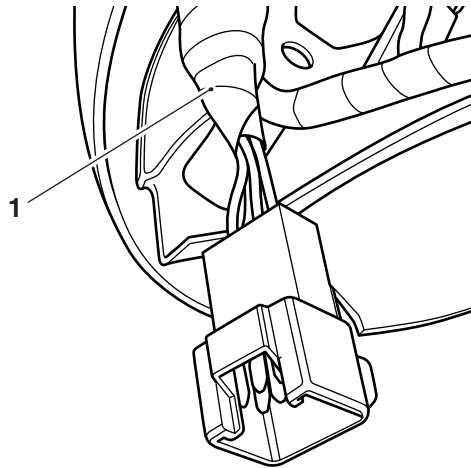

- 11. Identify the corresponding connector wire and insert it into the crimping sleeve as described previously.
- 12. Ensuring the wires are correctly positioned, using the red dot position on the crimping tool provided (marked 1.5), crimp the sleeve in the centre. When crimped, ensure the witness mark looks similar to below and gently pull on both sides of the joint to ensure the crimp is secure. Rectify as necessary if insecurity is detected.

- 1. **Crimping tool**
- 2. **Sleeve**
- 3. **Red dot position**
- 4. **Centre crimping position and witness mark.**

- 13. Crimp both ends of the crimping sleeve insulation with the crimping tool at the 'INSUL' position.

ckdz

1. Crimping tool
2. Sleeve
3. 'INSUL' position

14. Perform the same operation for the five other wire connections.
15. Wrap black tape around the crimping sleeves as shown.

ckda

1. Black tape

16. Connect the new main wiring harness connector to the right hand switch housing connector.

Note:

- **The main wiring harness connector has no bayonet type fixing. The connector should not be secured to the harness bracket.**
17. Reposition the harness bracket to the headlight bowl.
 18. With the aid of an assistant, turn the handlebars lock to lock, ensuring the harness does not snag.
 19. Fit the harness bracket to the headlight bowl and tighten the fixings to 1.5 Nm.
 20. Reconnect the headlight electrical connector and refit the position light.
 21. Refit the headlight, tightening the fixings to 4 Nm.
 22. Reconnect the battery as described in the Service Manual.
 23. Refit the seat as described in the Service Manual.
 24. Check all functions of the right hand switch housing operate as described in the Owner's Handbook.