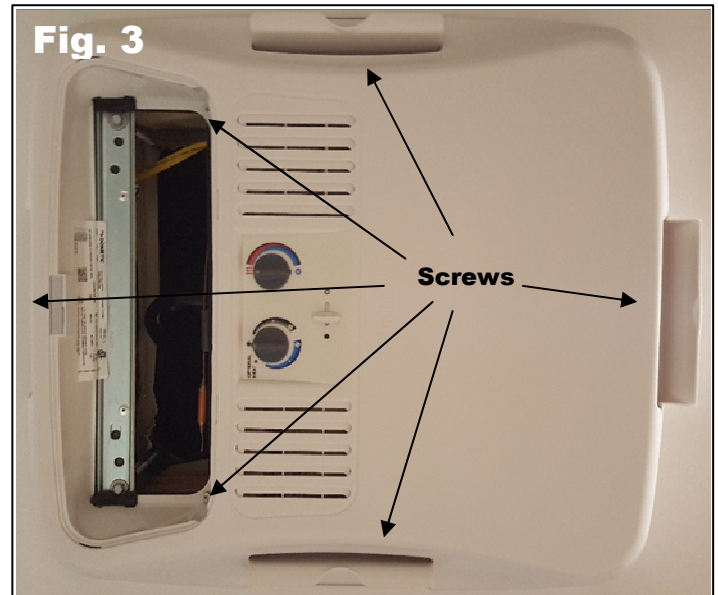

Step 4

Tape each connector with black electrical tape, and then tape them together.

Step 5

Reinstall the cover and return filter, proceed to warranty reimbursement.

Non-Ducted A/C**Step 1**

On manual controls, the entire lower vent needs to come off (10 screws, 2 knobs) to access the junction box, Figure 3.

**Step 2**

Remove the black electrical tape from the bell cap connectors on the 110v wiring only. The bare ground wire will attach to the ground screw on the junction box, Figure 4.

**Step 3**

Replace the bell cap connectors with a yellow or a tan twist-on connectors, Figure 5.