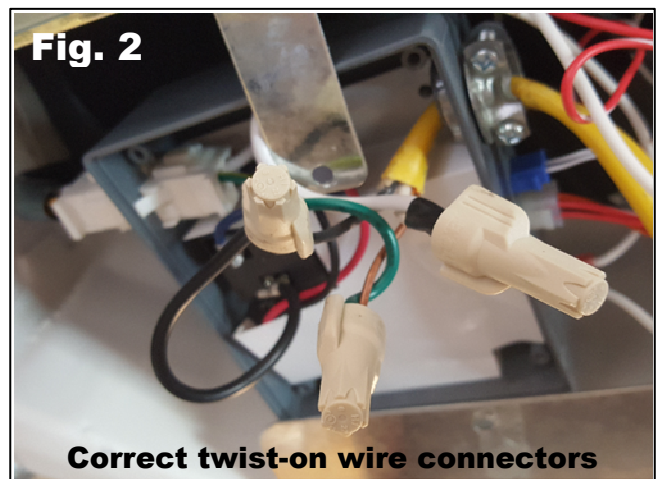

Note – Check serial number on Key Express to verify the campaign is open.

REPAIR INSTRUCTIONS FOR DUCTED AND NON-DUCTED A/C

Ducted A/C

Step 1

Locate the A/C return air filter to find the control box and remove the cover.

Step 2

Remove the black electrical tape from the bell cap connectors on the 110v wiring only, Figure 1.

Step 3

Replace the bell cap connectors with twist-on connectors listed for up to three 12-gauge solid wires, Figure 2.

Step 4

Tape each connector with black electrical tape, and then tape them together.

Step 5

Reinstall the cover and return filter, proceed to warranty reimbursement.

Non-Ducted A/C**Step 1**

On manual controls, the entire lower vent needs to come off (10 screws, 2 knobs) to access the junction box, Figure 3.

**Step 2**

Remove the black electrical tape from the bell cap connectors on the 110v wiring only. The bare ground wire will attach to the ground screw on the junction box, Figure 4.

**Step 3**

Replace the bell cap connectors with a yellow or a tan twist-on connectors, Figure 5.