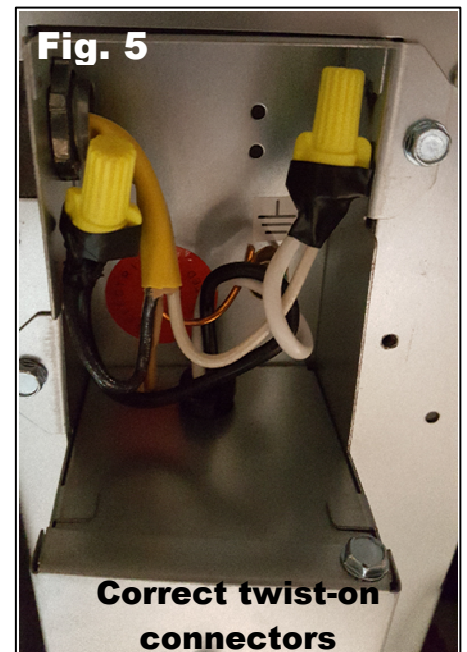

Step 4

Tape each connector with black electrical tape, and then tape them together.

Step 5

Reinstall the cover and return filter, proceed to warranty reimbursement.

WARRANTY REIMBURSEMENT

Submit the claim on Key Express using **Flat Rate Code # 7129142A** with **Safety Advisory # 17-291** noted in the customer complaint section. The amount of time authorized for repair is **0.5 hour**.

If you have questions, please contact Customer Service: **(855) 895-4422**