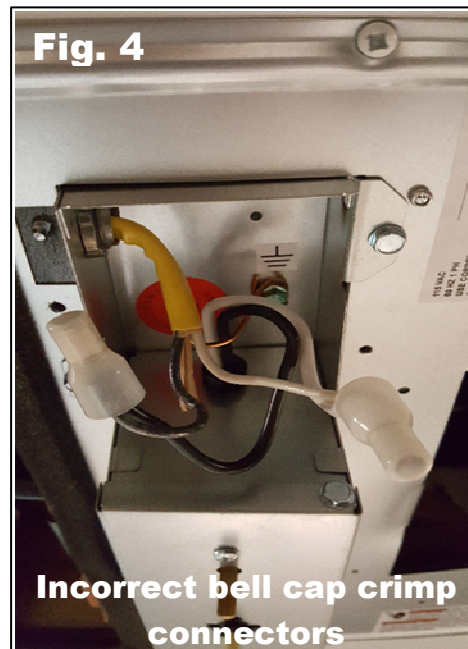

SAFETY ADVISORY # 17-291

Coleman A/C Wiring

It has been determined that on some 2018 Coleman models built in plant 840 have the incorrect type of wire connectors used to attach the 110 volt wiring at the A/C control box. This advisory explains how to correct the problem if it exists.

Step 2

Remove the black electrical tape from the bell cap connectors on the 110v wiring only, Figure 1.

Step 3

Replace the bell cap connectors with twist-on connectors listed for up to three 12-gauge solid wires, Figure 2.

Step 4

Tape each connector with black electrical tape, and then tape them together.

Step 5

Reinstall the cover and return filter, proceed to warranty reimbursement.

Non-Ducted A/C**Step 1**

On manual controls, the entire lower vent needs to come off (10 screws, 2 knobs) to access the junction box, Figure 3.

**Step 2**

Remove the black electrical tape from the bell cap connectors on the 110v wiring only. The bare ground wire will attach to the ground screw on the junction box, Figure 4.

**Step 3**

Replace the bell cap connectors with a yellow or a tan twist-on connectors, Figure 5.