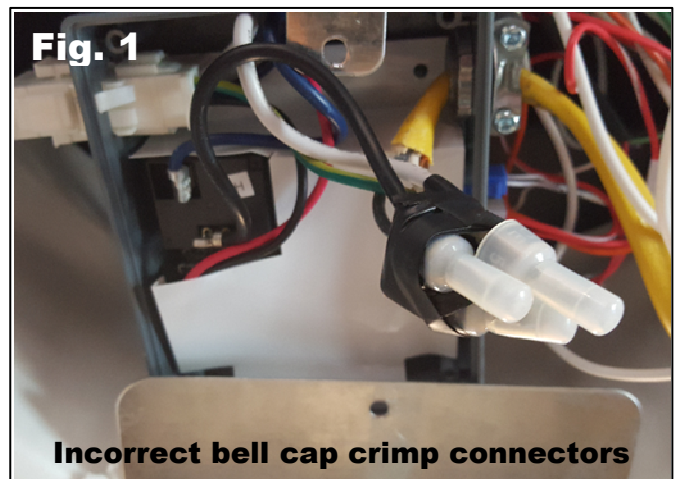

Note – Check serial number on Key Express to verify the campaign is open.

REPAIR INSTRUCTIONS FOR DUCTED AND NON-DUCTED A/C

Ducted A/C

Step 1

Locate the A/C return air filter to find the control box and remove the cover.

Step 2

Remove the black electrical tape from the bell cap connectors on the 110v wiring only, Figure 1.

Step 3

Replace the bell cap connectors with twist-on connectors listed for up to three 12-gauge solid wires, Figure 2.

Step 4

Tape each connector with black electrical tape, and then tape them together.

Step 5

Reinstall the cover and return filter, proceed to warranty reimbursement.

Non-Ducted A/C**Step 1**

On manual controls, the entire lower vent needs to come off (10 screws, 2 knobs) to access the junction box, Figure 3.

**Step 2**

Remove the black electrical tape from the bell cap connectors on the 110v wiring only. The bare ground wire will attach to the ground screw on the junction box, Figure 4.

**Step 3**

Replace the bell cap connectors with a yellow or a tan twist-on connectors, Figure 5.