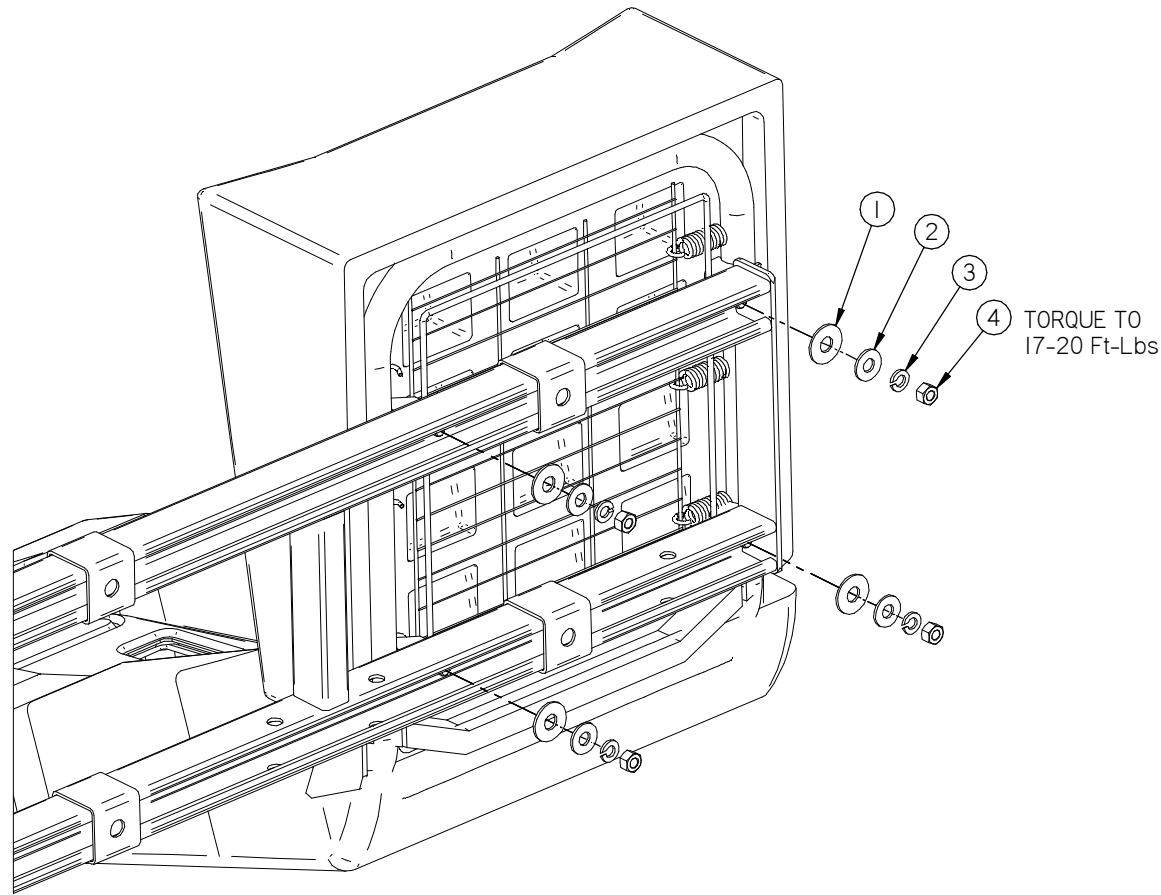

Freedman Integrated Child Seat Noncompliance

RECALL

Models Affected: Certain 2017 Model Year Vision and All American with Freedman Integrated Child Seat (ICS)

ISSUE

Freedman Integrated Child Seats (ICS) are the subject of nonconforming hex head cap screws. Seat studs may fracture allowing the seat to separate from the base frame.

CORRECTIVE ACTION

Replace the existing Freedman Integrated Child Seats (ICS) with a new Freedman Integrated Child Seats (ICS).

PROCEDURE

WARNING: Always follow all Federal, State, Local and Shop safety standards and use proper safety equipment, and thoroughly read and understand all instructions before performing these procedures.

1. Park bus on level surface, apply parking, turn off engine, and remove ignition key.
2. Remove the existing Freedman ICS seat from the base frame. The only seat that needs to be replaced is the actual seat with the integrated child seat built into it (see sample picture below). If the Freedman ICS is on a base frame with a companion seat next to it, like the picture below, the companion seat is fine...only the Freedman ICS seat must be replaced.
3. Install new seat per attached Freedman Diagram "75712 INSTRUCTIONS, SEAT, ICS".
4. Place bus back into service.

R I 6 Y P

RECALL CAMPAIGN

REV.	DATE	ECN	DESCRIPTION	BY	CHKD.	APPD.
A	04/25/16	TBD	RELEASE TO PRODUCTION	DK	DK	DK

4	4	225854	3/8-24UNF, HEX NUT, G8, ZP
3	4	120382	3/8 LOCK WASHER, REG SPRING, ZP
2	4	120388	3/8" ID, 1" OD FLAT WASHER, ZP
1	4	99015	7/16, WASHER, FLAT, USS, G8, ZP, YEL
ITEM	QTY	PART #	DESCRIPTION