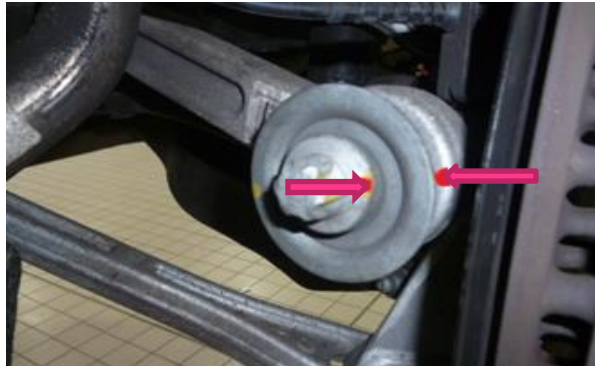

Inspection

1. Raise the car on a lift and remove the rear wheels.
2. Check to see if the bolt is loose by trying to rotate, by hand, the washer (between the red arrows in Fig.2) that is located on the left rear (driver's side) toe-in adjustment rod where it mounts to the hub assembly.

Fig.2

3. If you can rotate the washer by hand (loose bolt), go to step 15.
If the washer cannot be rotated by hand (a tight bolt), the torque of the bolt must now be checked.
4. Check the bolt torque by first marking the bolt head and the tie-rod with a marker as shown in Fig.3. Then, using a torque wrench, tighten the bolt to 100Nm.