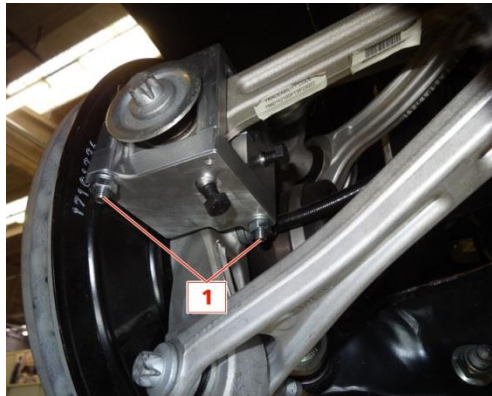

Inspection

1. Raise the car on a lift and remove the rear wheels.
2. Check to see if the bolt is loose by trying to rotate, by hand, the washer (between the red arrows in Fig.2) that is located on the left rear (driver's side) toe-in adjustment rod where it mounts to the hub assembly.

Fig.3

5. Verify if the bolt moved and, by how much.
 - a) If the bolt moved more than 30 degrees, go to step 15.
 - b) If the bolt did not move or it moved less than 30 degrees, continue with step 6 below

6. Remove bolt 1 as shown in Fig.3 below from the hub assembly.

Fig.3

7. Install the special tool over the toe-in adjustment rod as shown in Fig.4

Fig.4

8. Tighten the bolts (1 in Fig.5) to 20 Nm.

Fig.5

9. After tightening the bolts, make sure there is no gap where the 2 halves of the tool mate together as shown in Fig. 6.

Fig.6

10. Tighten bolts (1 in Fig's. 7 and 8) to 10 Nm.

Fig.7

Fig.8

11. Remove the toe-in rod bolt and washer as shown in Fig.9

Fig.9

12. After removing the bolt, inspect the inside of the toe-in rod bushing. If indentations from the bolt threads are in the bushing (as shown in Fig's 10 and 11) then proceed to step 15. If no indentations are found, continue on to step 13.