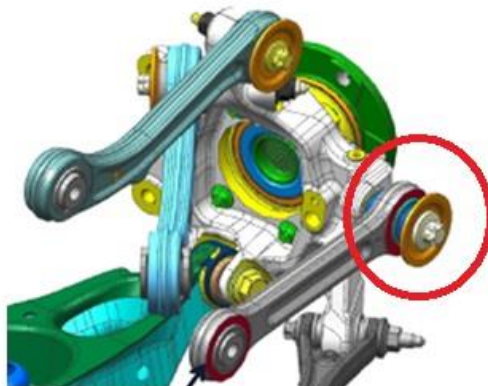

Finally, MNA dealers should not sell or use parts that have been recalled by MNA. Please follow the specific instructions provided by MNA on the return or disposition of the parts.

Maserati S.p.A. and MNA have determined that the above described vehicles were manufactured with an incorrectly torqued rear tie-rod to hub carrier assembly attaching bolt. An incorrectly torqued rear tie-rod to hub carrier assembly attaching bolt can gradually lessen its clamping force, which will lead to noise emanating from the rear of the vehicle during driving conditions. Overtime, and under extreme driving conditions (very hard acceleration or deceleration cornering events), a rear tie-rod to hub carrier assembly attaching bolt which has lost its clamping force, can fail, leading to separation of the tie-rod from the hub carrier assembly. A tie-rod which has separated from the hub carrier assembly can lead to a rear over-steer condition (vehicle pulling from the rear to one side), thereby increasing the risk of a vehicle crash. A total of 27,348 (26,464 in the U.S. and 884 in Canada) vehicles with this defect have been sold or leased to customers, and this notification relates to those vehicles. In an overabundance of caution, Maserati is voluntarily recalling the above described vehicles.

Vehicle Remedy Information

1. Check that the vehicle is included in the campaign, and that this repair has not been previously performed.
2. Replace the rear toe-in adjustment rod bolts and washers. (Red circle, below)