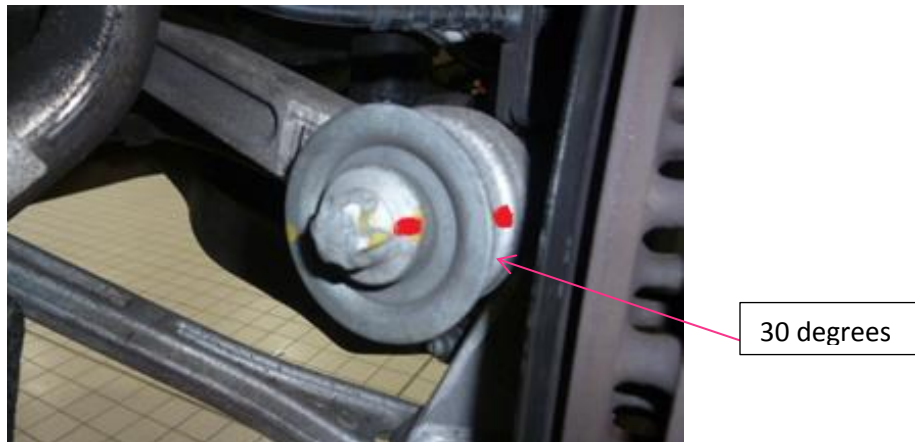

Inspection

1. Raise the car on a lift and remove the rear wheels.
2. Check to see if the bolt is loose by trying to rotate, by hand, the washer (between the red arrows in Fig.2) that is located on the left rear (driver's side) toe-in adjustment rod where it mounts to the hub assembly.

Fig.2

3. If you can rotate the washer by hand (loose bolt), go to step 15.
If the washer cannot be rotated by hand (a tight bolt), the torque of the bolt must now be checked.
4. Check the bolt torque by first marking the bolt head and the tie-rod with a marker as shown in Fig.3. Then, using a torque wrench, tighten the bolt to 100Nm.

Fig.3

5. Verify if the bolt moved and, by how much.
 - a) If the bolt moved more than 30 degrees, go to step 15.
 - b) If the bolt did not move or it moved less than 30 degrees, continue with step 6 below