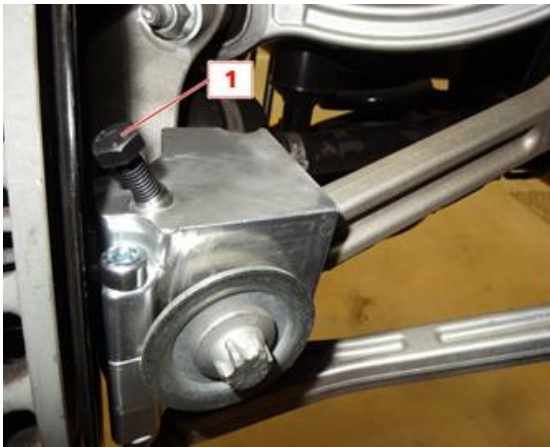

6. Remove bolt 1 as shown in Fig.3 below from the hub assembly.

Fig.3

7. Install the special tool over the toe-in adjustment rod as shown in Fig.4

Fig.4

8. Tighten the bolts (1 in Fig.5) to 20 Nm.

Fig.5

9. After tightening the bolts, make sure there is no gap where the 2 halves of the tool mate together as shown in Fig. 6.

Fig.6

10. Tighten bolts (1 in Fig's. 7 and 8) to 10 Nm.

Fig.7

Fig.8

11. Remove the toe-in rod bolt and washer as shown in Fig.9

Fig.9

12. After removing the bolt, inspect the inside of the toe-in rod bushing. If indentations from the bolt threads are in the bushing (as shown in Fig's 10 and 11) then proceed to step 15. If no indentations are found, continue on to step 13.

Fig.10

Fig.11

13. Clean the bushing with compressed air and install the new bolt and washer.

NOTE: If the new bolt can't be inserted because the holes don't line up, go to step 15

Torque the new bolt (Fig.12) to 100Nm + 45 degrees.