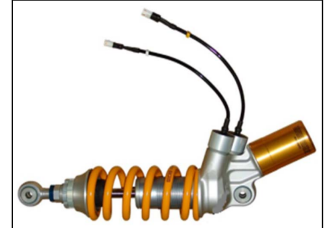

ADVANCED SUSPENSION TECHNOLOGY

Ducati 1199 Panigale S  
Ducati 1199 Panigale R

Dealer Name/ Name: \_\_\_\_\_

Street: \_\_\_\_\_

City / State / Zip: \_\_\_\_\_

Country: \_\_\_\_\_

Phone#: \_\_\_\_\_

E-mail: \_\_\_\_\_

Date: \_\_\_\_\_

**Shock Application:**

Model:  1199 Panigale S Model Year 2014

1199 Panigale R Model Year 2014

VIN #: ZDM14BPW \_\_\_\_\_

Part Number: DU925 - P.N.36521031A