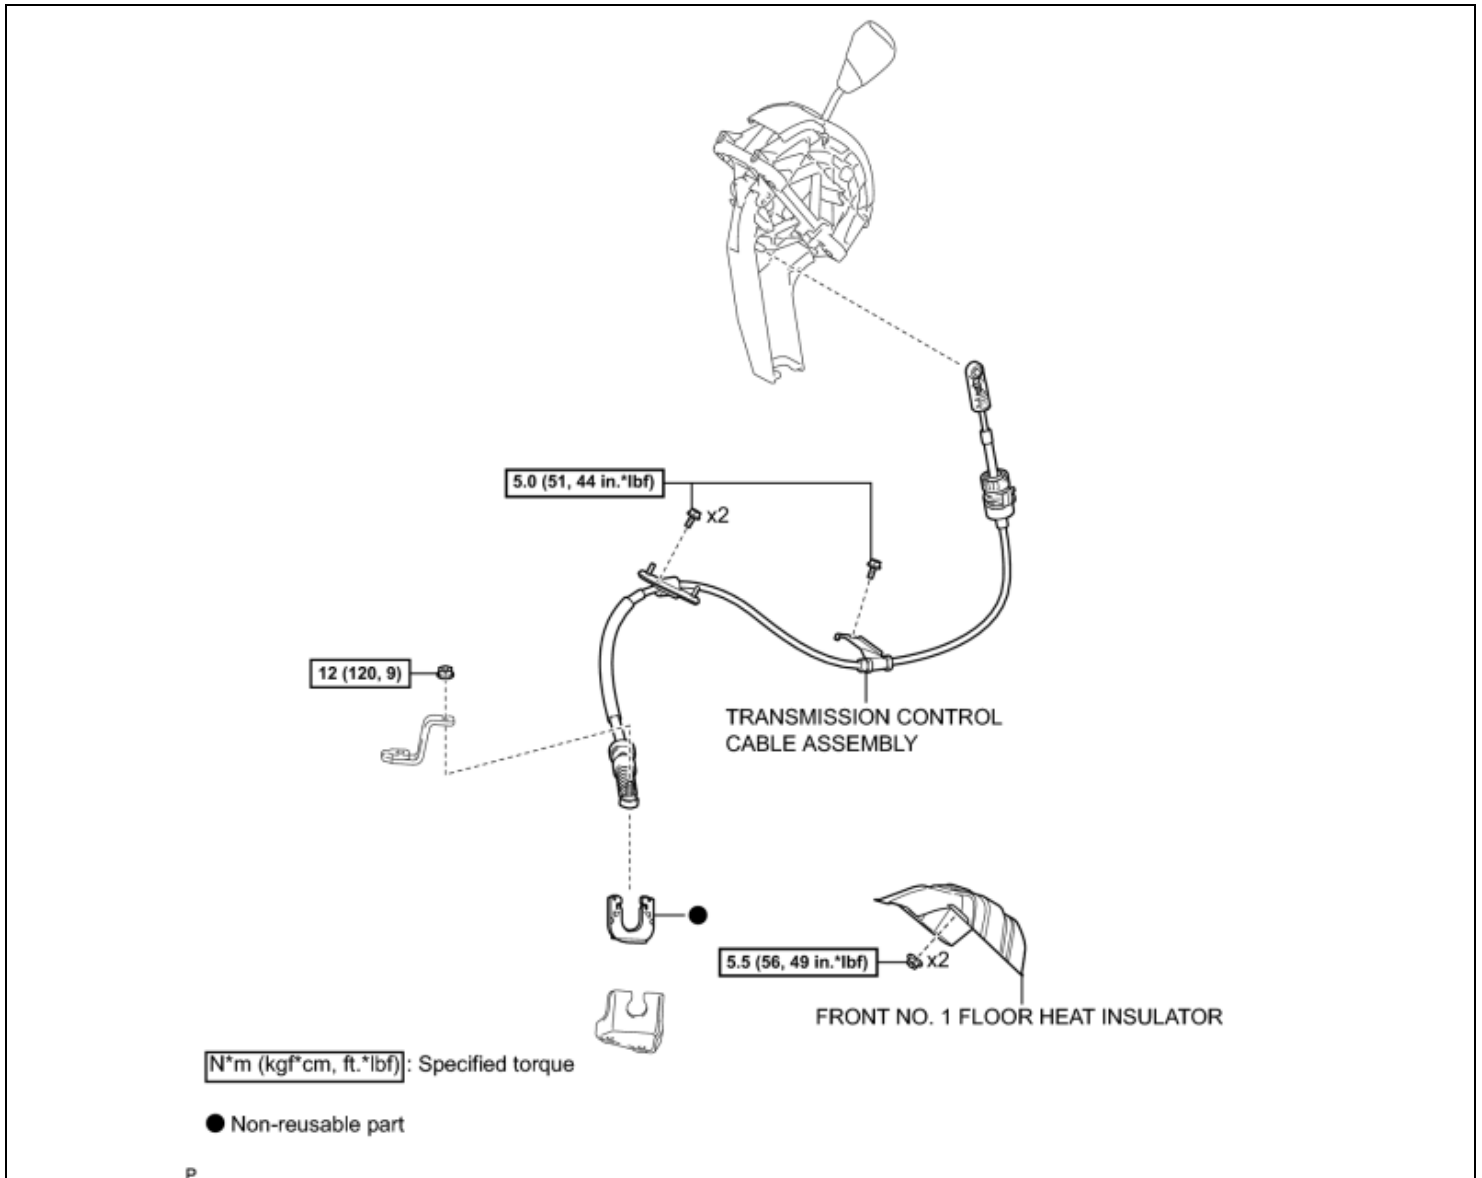

III. PREPARATION

A. PARTS

It is expected that very few vehicles will require parts.

Part Number	Part Description	Quantity
33820-08030	Shift Cable Assembly	1
90468-04193	Shift Cable Clip	1

B. TOOLS, SUPPLIES & EQUIPMENT

- Mirror

IV. BACKGROUND

The transmission assembly of the subject vehicles is equipped with a transmission shift control cable which allows gear selection based on input from the gear shifter assembly. There is a possibility that the protective cable sleeve on the transmission shift control cable could have been damaged during vehicle assembly. A damaged transmission shift control cable could bind or separate during gear shift operation which could result in incorrect gear selection or an inability to shift gears. This could cause a failure to meet the requirements of S3 of FMVSS 102. Under some conditions, this could increase the risk of unintended vehicle movement and a crash.

V. COMPONENT

VI. SHIFT CABLE INSPECTION

The shift lever must be in the "P" position for the inspection.

1. LIFT THE VEHICLE

- a) Rack the vehicle on the hoist.
- b) Turn the front wheels to the right to gain visibility to the shift cable.
- c) Lift vehicle.

2. PULL BACK SHIFT CABLE BOOT

- a) Through the wheel well gently pull back the shift cable boot to expose the white cable guide.

3. INSPECT THE SHIFT CABLE GUIDE

- a) Visually inspect the white shift cable guide for cracks and or separation, ensure you inspect the entire surface using a mirror.