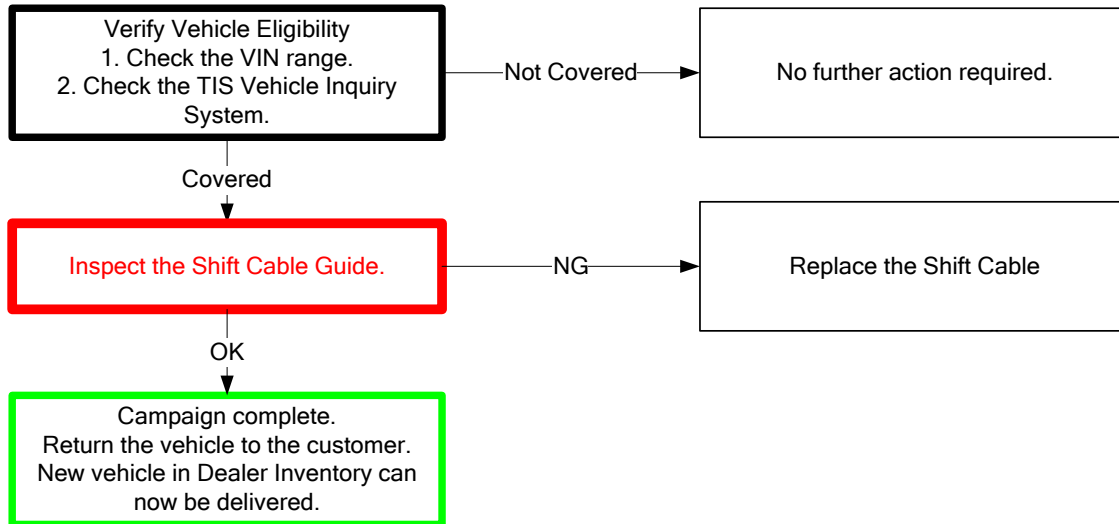

I. OPERATION FLOW CHART

II. IDENTIFICATION OF COVERED VEHICLES

SEE APPENDIX

NOTE:

- Check the TIS Vehicle Inquiry System to confirm the VIN is involved in this Safety Recall, and that the campaign has not already been completed prior to dealer shipment or by another dealer.
- **TMS warranty will not reimburse dealers for repairs conducted on vehicles that are not covered or were completed by another dealer.**