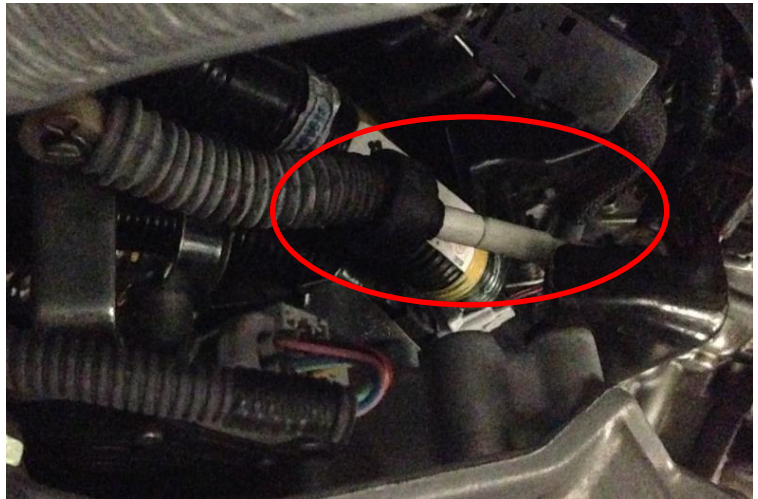

- Mirror

IV. BACKGROUND

The transmission assembly of the subject vehicles is equipped with a transmission shift control cable which allows gear selection based on input from the gear shifter assembly. There is a possibility that the protective cable sleeve on the transmission shift control cable could have been damaged during vehicle assembly. A damaged transmission shift control cable could bind or separate during gear shift operation which could result in incorrect gear selection or an inability to shift gears. This could cause a failure to meet the requirements of S3 of FMVSS 102. Under some conditions, this could increase the risk of unintended vehicle movement and a crash.

V. COMPONENT

VI. SHIFT CABLE INSPECTION

The shift lever must be in the "P" position for the inspection.

1. LIFT THE VEHICLE

- a) Rack the vehicle on the hoist.
- b) Turn the front wheels to the right to gain visibility to the shift cable.
- c) Lift vehicle.

2. PULL BACK SHIFT CABLE BOOT

- a) Through the wheel well gently pull back the shift cable boot to expose the white cable guide.

3. INSPECT THE SHIFT CABLE GUIDE

- a) Visually inspect the white shift cable guide for cracks and or separation, ensure you inspect the entire surface using a mirror.