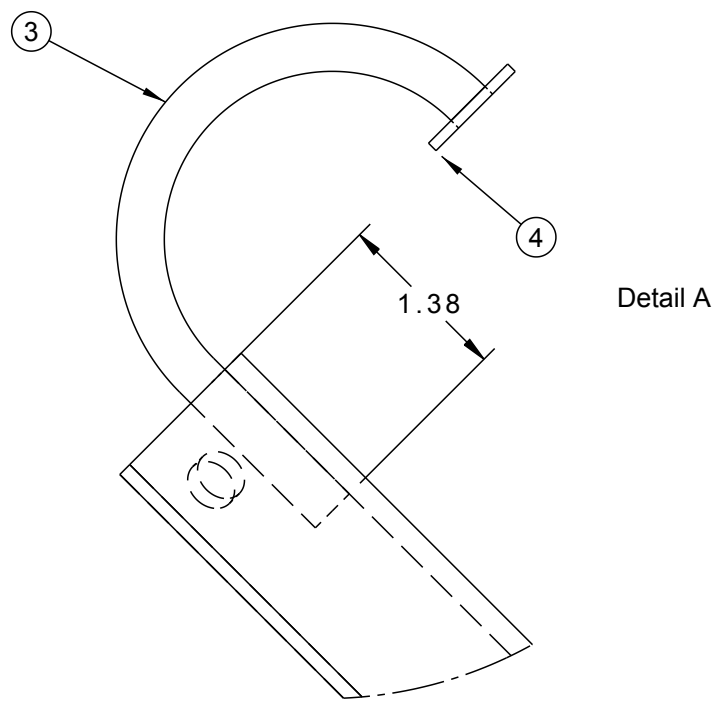

1	40106189	BRKT,ARM STL	1	EA
2	42611185	ANG,HOOK HOLDER	1	EA
3	40106191	HOOK,BAR STL	1	EA
4	42201053	WSHR,FLT .31 ZN	1	EA
5	40106501	BAR,STOP	1	EA
6	42200531	CPSCW,HH NC ZN .38-16X1.50	1	EA
7	42200925	NUT,LK NLN HH NC ZN .38-16	1	EA
8	42611184	GST,HOOK HOLDER	2	EA
ITEM	P/N	DESCRIPTION	QTY	UOM