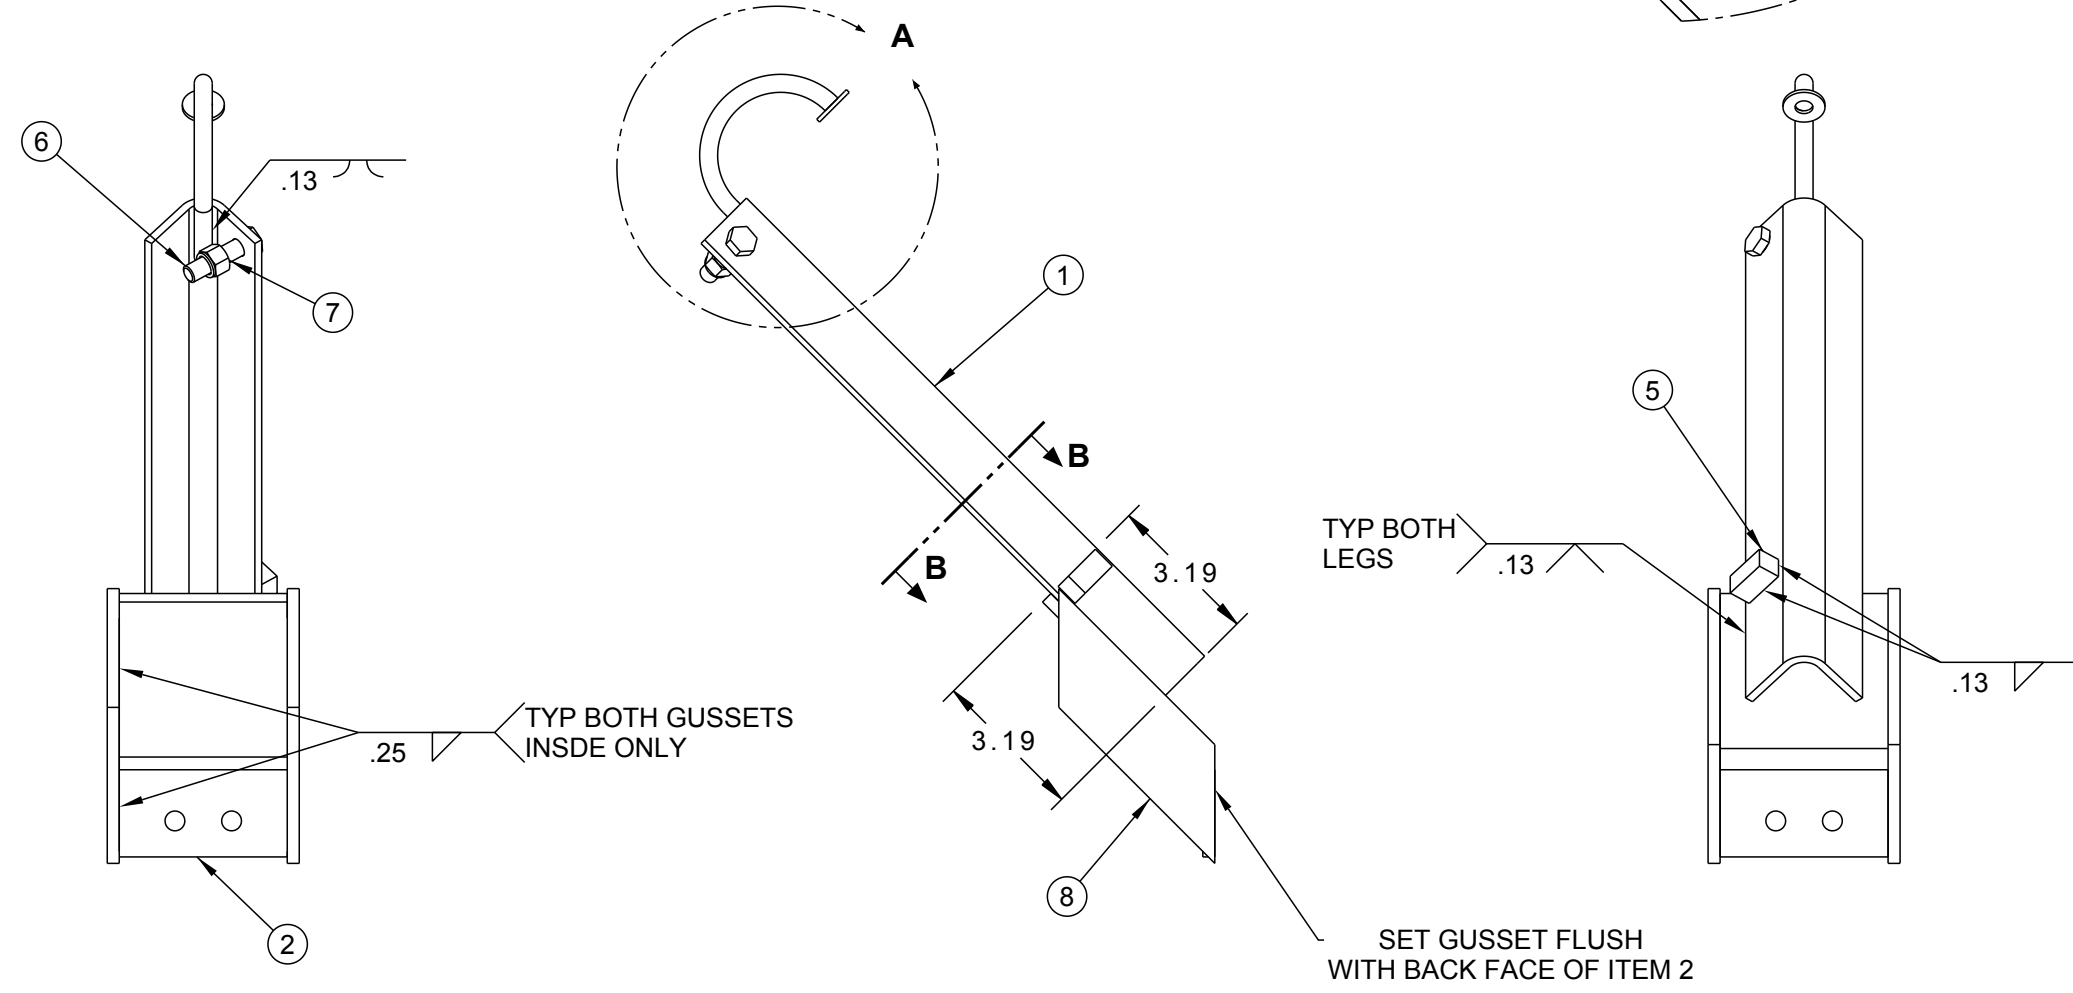

1	40106189	BRKT,ARM STL	1	EA
2	42611185	ANG,HOOK HOLDER	1	EA
3	40106191	HOOK,BAR STL	1	EA
4	42201053	WSHR,FLT .31 ZN	1	EA
5	40106501	BAR,STOP	1	EA
6	42200531	CPSCW,HH NC ZN .38-16X1.50	1	EA
7	42200925	NUT,LK NLN HH NC ZN .38-16	1	EA
8	42611184	GST,HOOK HOLDER	2	EA
ITEM	P/N	DESCRIPTION	QTY	UOM