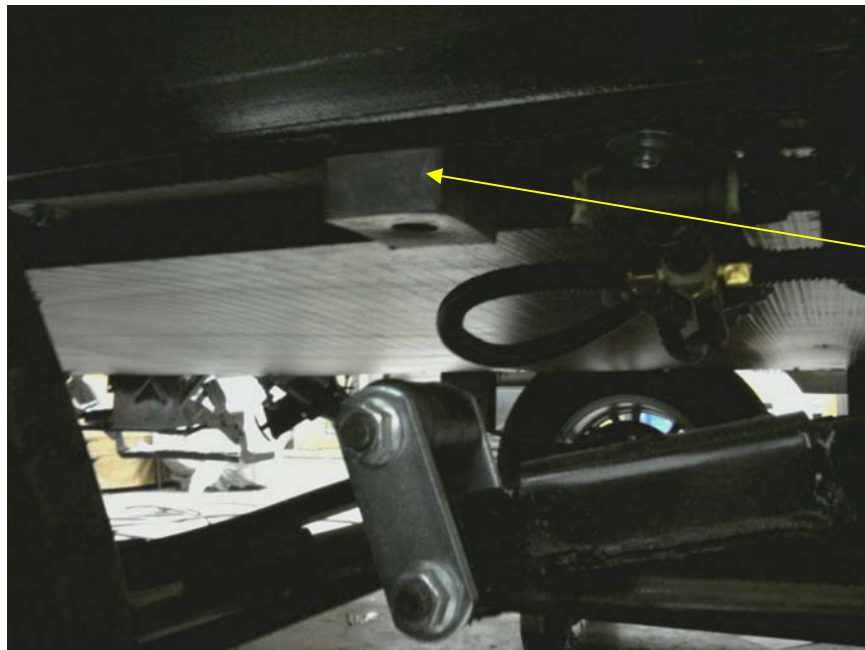

1. Repeat on the other side of equalizer. File claim