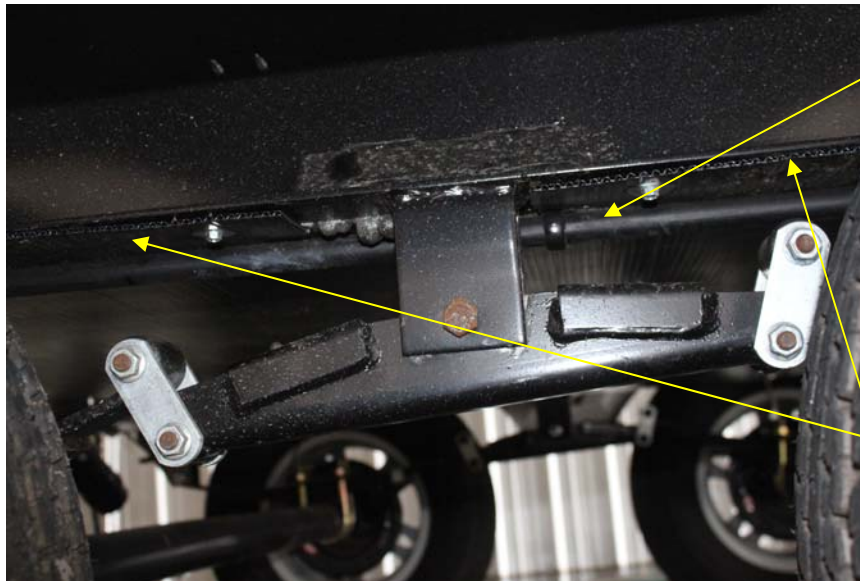

Suspension Hitting LP Pipe

Description

HRV is issuing this documentation to resolve an issue that has arisen. There is a possibility that the suspension equalizer can hit the LP pipe mounted on the I-Beam of the frame. This document contains the information necessary to add a frame bumper to prevent the equalizer from traveling high enough to impact the LP pipe and to prevent damage.

- 99-01-07 K – Inspection & Adding 2 bumpers = .50 Hours

Parts

Recall kit part # 82902 which consists of 2 bumpers and 2 - 5/16"x18x1.25" washer head hex slot bolts.

Tools

90 degree Drill with 9/32" drill bit, ratchet with 1/2" socket and extension.

Please refer all questions and authorization requests to Heartland Dealer Services Department 877-262-8032

1. Verify the location on the frame to mount the bumper; this should be directly above the suspensions equalizer on the door side where the LP pipe runs along the frame. Note: bumpers are only mounted to one side of RV.