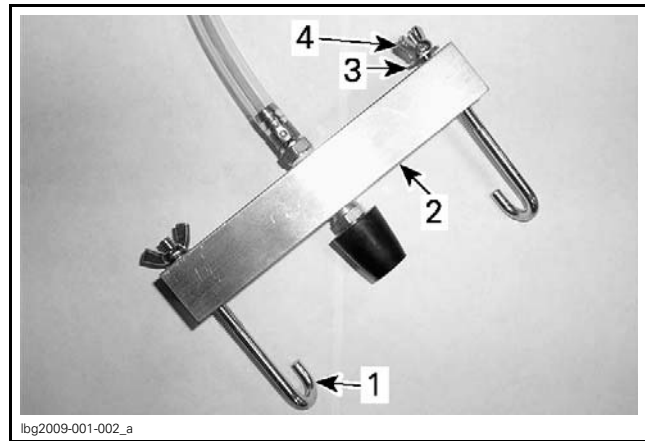

NOTE: Brake system bleeding is helpful if the actuator is lower than brake calipers.

5. Make sure trailer brake lines are properly secured and are not damaged.

Tools Installation

1. Install the UFP bleeder kit (P/N 529 036 196) to actuator.

- 1.1 Install both hook bolts on actuator adapter using washers and wing nuts.

1. Hook bolt
2. Actuator adapter
3. Washer
4. Wing nut

- 1.2 Install the actuator adapter over the actuator.

- 1.3 Using hook bolts, secure the chain under the tongue.