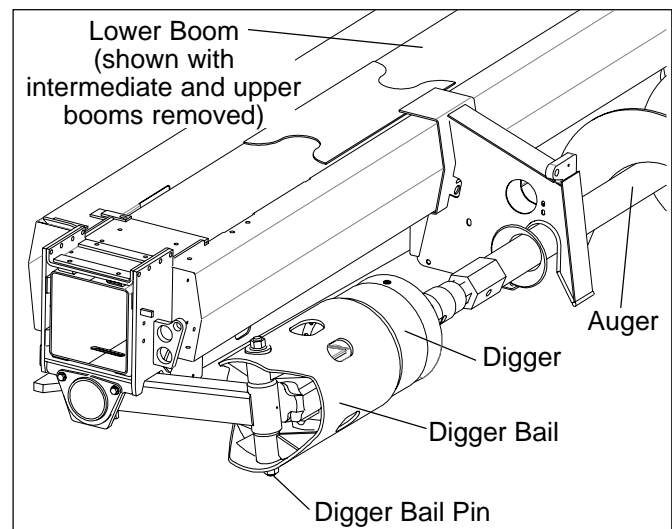

## Digger Bail Pin Replacement

Altec has been made aware of the failure of a digger bail pin (refer to Figure 1) while digging. Altec investigated and has found that the digger bail pins, part number 047065002, were not properly heat treated by a supplier. A digger bail pin that has not been properly heat treated can develop cracks during auger use. There is a possibility for the pin to partially fail while digging, go unnoticed, and completely fail due to vibrations from roading. The digger link could become separated from the digger bail allowing the auger/digger assembly to swing freely from the digger hoses the next time the digger is unstowed. **Death or serious injury can result from being hit by a swinging auger. Failure of the bail pin can result in a swinging auger.**

Figure 1 — Digger Bail Pin Location

Altec requires that the digger bail pin be replaced on all affected units. The bail pin must be replaced at the next scheduled service interval or no more than 60 days of the receipt of this CSN, whichever comes first. Call 1-877-GO-ALTEC to order part number 970274747 Digger Bail Pin Replacement Kit or to schedule the work to be done by an Altec service technician. Replacement of the bail pin can be done by the customer. This repair is covered under the Altec Warranty System. A warranty claim must be submitted for reimbursement for the cost of the parts and for labor. Transportation charges may apply if the service work is done at the customer location.