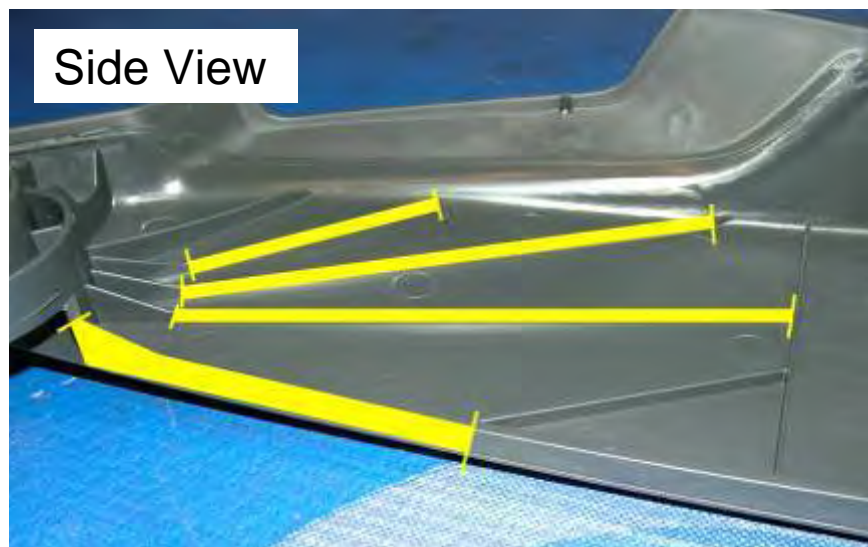

Per VIDA: remove the driver seat side panel

- Repair

- Removal, replacement and installation

- 8 Body and Trim
- 85 Interior
- 852 front seat, drivers seat, seat bench type
- side panel front seat

Removing the rib material

When removing the ribs place the cover face down on a protective material so you do not damage/scratch.

NOTE: Only remove the sections of the four ribs highlighted here. There is no need to remove additional material!

If necessary, see photos on page 3 for example of modification.