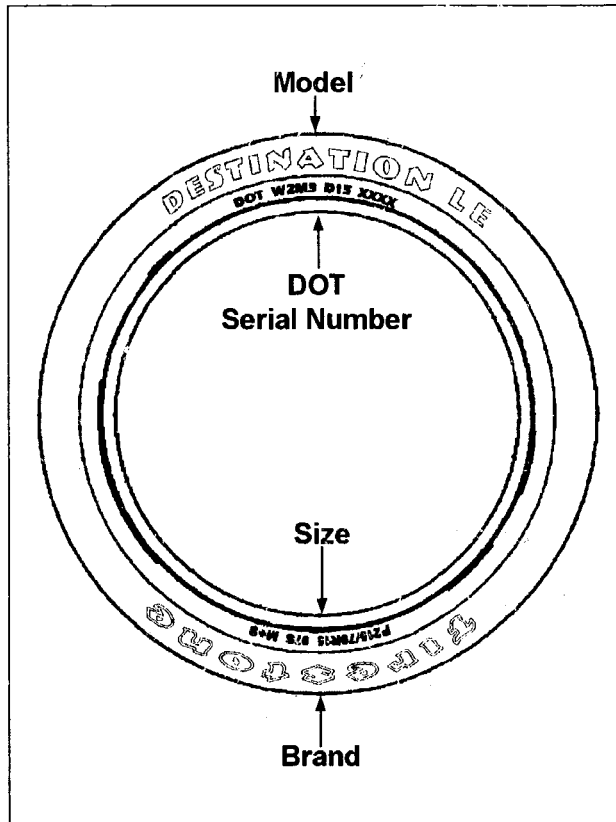

V. BACKGROUND

During the tire to wheel assembly process for the 2006 Tacoma 2WD equipped with Firestone 97S Destination LE P215/70R15 tires, there is a possibility that the inner and/or outer beads of the tire may have been damaged. If the bead is damaged, a bulge may develop on the sidewall of the tire and/or air may leak from the area of the damaged bead.

VI. WORK PROCEDURE

A. DETERMINE IF THE TIRES ARE AFFECTED

B. TIRE REMOVAL

1. CONFIRM IF THE TIRES ARE AFFECTED

a) Confirm the following on all 5 tires, including the spare, to determine if they are affected.

- **Brand:** Firestone
- **Model:** Destination LE
- **Size:** P215/70R15
- **DOT Serial Number:** W2M3 D15 ****

NOTE:

(*) represents any combination of numbers or letters.

b) Are the tire(s) affected?

- **YES:** The tire(s) must be removed from the wheel and inspected.
- **NO:** The tire(s) does not need to be removed or inspected.

2. REMOVE ONLY THE AFFECTED TIRE(S) FROM THE VEHICLE

a) Remove **ONLY** the affected tire(s) from the vehicle and mark their original installation position on the back of each tire and wheel (L/F, R/F, L/R, R/R, S for spare).