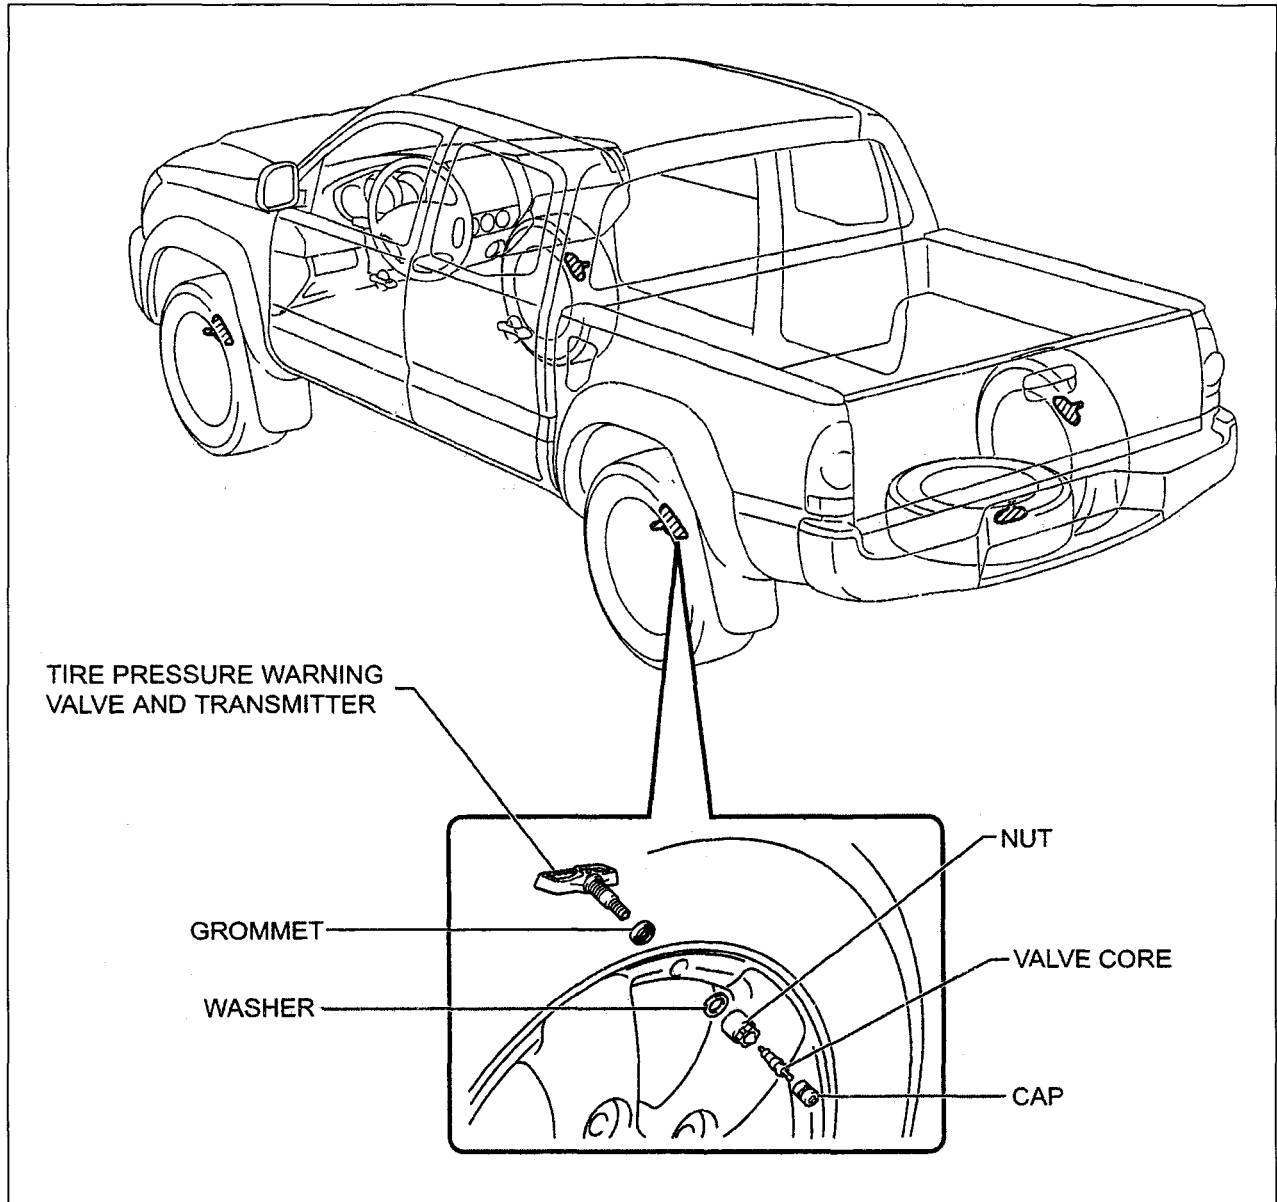

IV. COMPONENTS