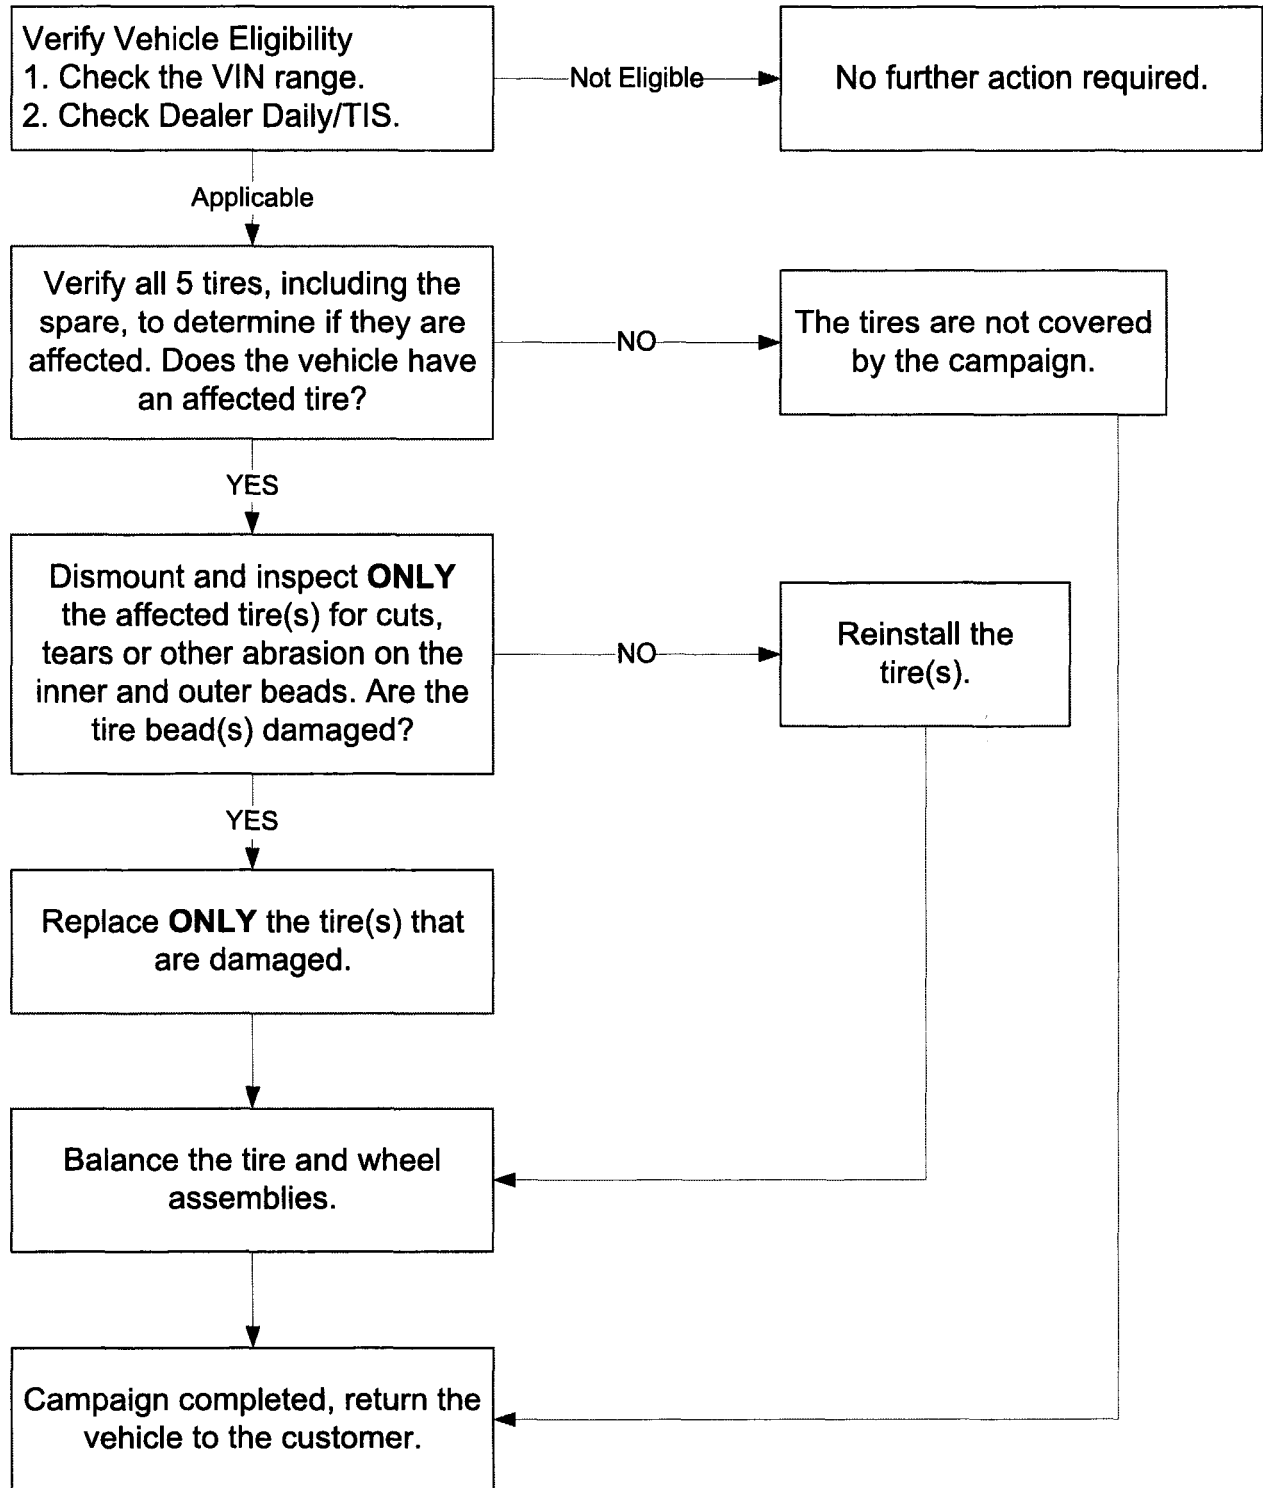

I. OPERATION FLOW CHART