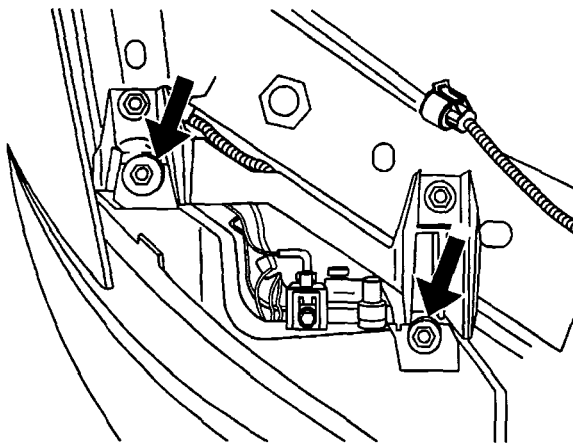

1. Open the hood.

1527179

2. Remove the two bolts that attach the right headlamp assembly to the housing bracket.

1550206

3. Remove the two plastic push-in fasteners (1) attaching the right side of the upper fascia grille to the radiator support.
4. While pulling the fascia back, pull the right headlamp assembly up on an angle and then pull towards the radiator.
5. Once the outboard side has cleared the body opening, pull the inboard side out and away.
6. Disconnect the electrical connector from the vehicle wiring harness.
7. Connect the electrical connector for the new headlamp assembly to the vehicle's wiring harness.
8. Starting with the inboard side, install the headlamp assembly into the body opening. You will also need to line up the two tabs on the bottom of the assembly that fit into two slots in the headlamp assembly bracket.
9. Install the two bolts that attach the headlamp assembly to the housing bracket. **Tighten**