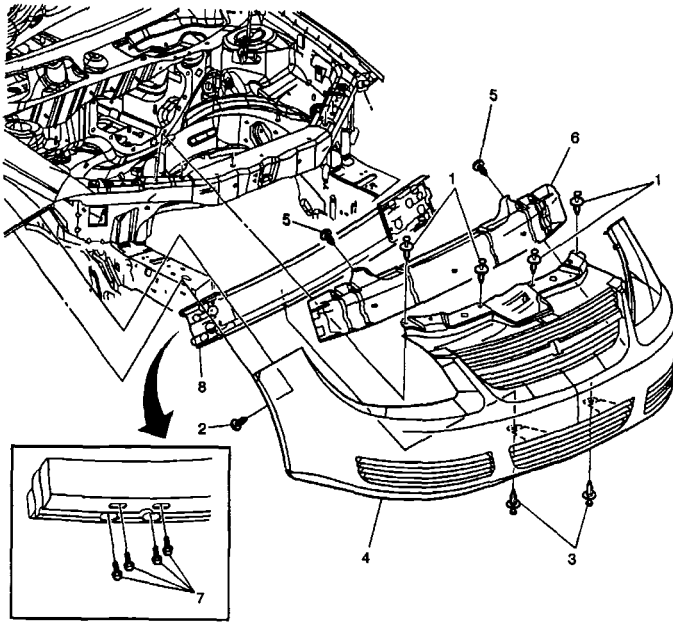

Part Number	Description	Quantity/Vehicle
15279751	Capsule, Hdlp (W/O Bracket) (LH)	1
15279752	Capsule, Hdlp (W/O Bracket) (RH)	1

SERVICE PROCEDURE

The following procedure provides instruction for replacing both headlamp assemblies and aiming.

1. Open the hood.

1527179

2. Remove the two bolts that attach the right headlamp assembly to the housing bracket.

1550206

3. Remove the two plastic push-in fasteners (1) attaching the right side of the upper fascia grille to the radiator support.
4. While pulling the fascia back, pull the right headlamp assembly up on an angle and then pull towards the radiator.
5. Once the outboard side has cleared the body opening, pull the inboard side out and away.
6. Disconnect the electrical connector from the vehicle wiring harness.
7. Connect the electrical connector for the new headlamp assembly to the vehicle's wiring harness.
8. Starting with the inboard side, install the headlamp assembly into the body opening. You will also need to line up the two tabs on the bottom of the assembly that fit into two slots in the headlamp assembly bracket.
9. Install the two bolts that attach the headlamp assembly to the housing bracket. **Tighten**