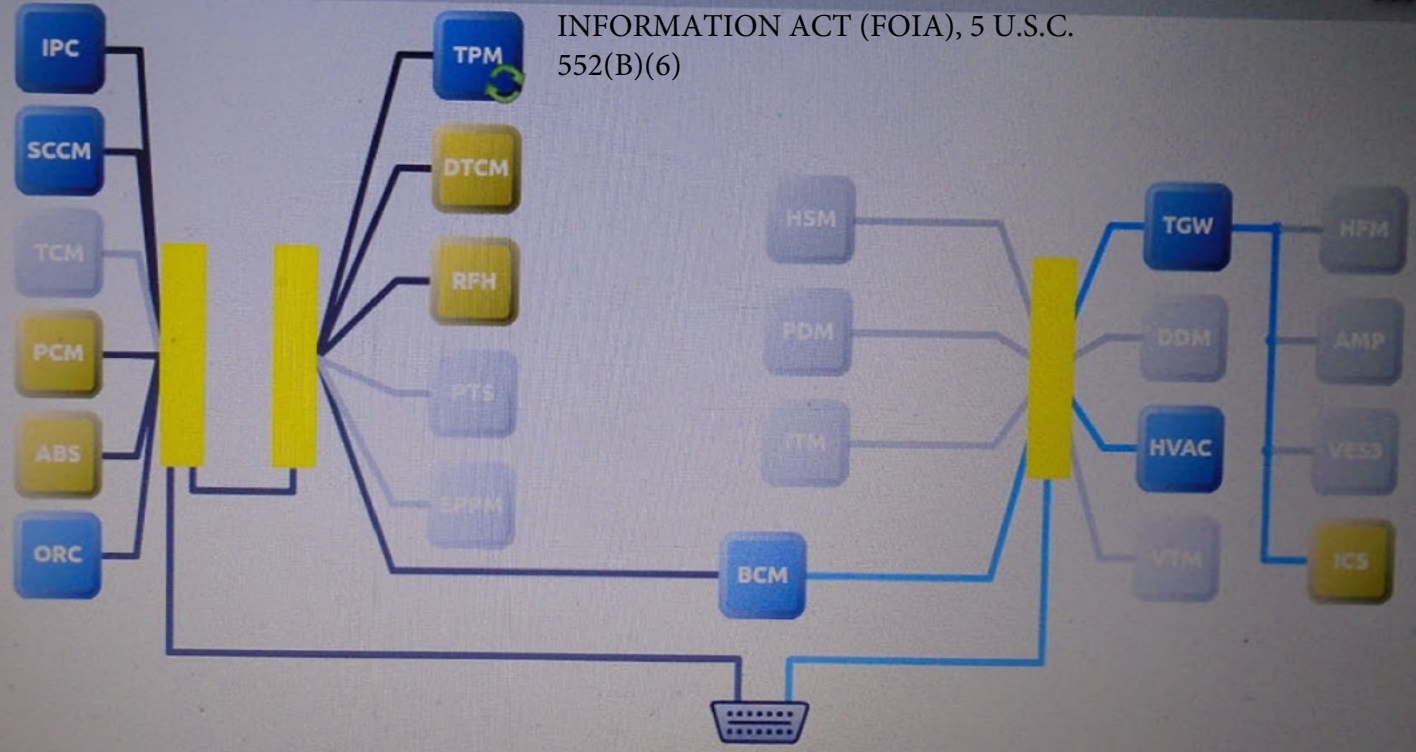

Vehicle View

Roll over an ECU to see Full name. Click on an ECU for complete details.

Search Service Information

2014 JC 3.6L

Battery: 10.97 volts

- Legend
- Active ECU
 - Non-responsive ECU
 - DTCs Present
 - ECU Not Built
 - Scanning ECU
 - New Flash Available
 - CAN-C
 - CAN-IHS