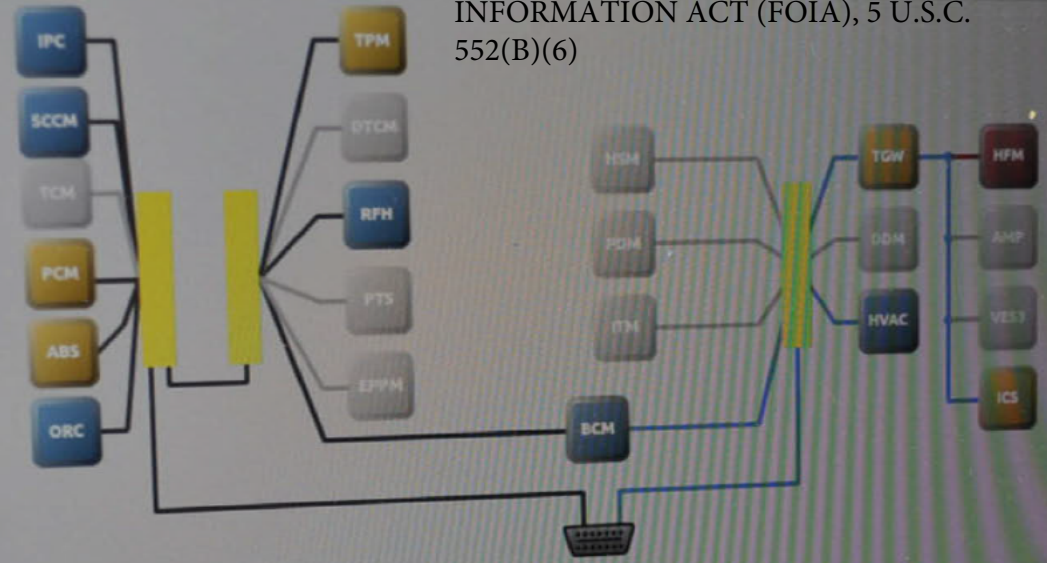

# Vehicle View

Roll over an ECU to see full name. Click on an ECU for complete details.

Search Service Information

wiTECH  
Diagnosti

2012 JC 3.6L

VIN: [REDACTED]

Battery: 11.50 volts

- Legend
- Active ECU
  - Non-responsive ECU
  - DTCs Present
  - ECU Not Built
  - Scanning ECU
  - New Flash Available
  - CAN-C
  - CAN-IHS

All DTCs Diagnostic Procedures Customer Preferences Vehicle Preparations

Double-click row selection to view environmental data. Click on column heading to sort table.

All	Active	Stored	Pending		Status	Description
				0522	Stored	Engine Oil Pressure Sensor Circuit Low