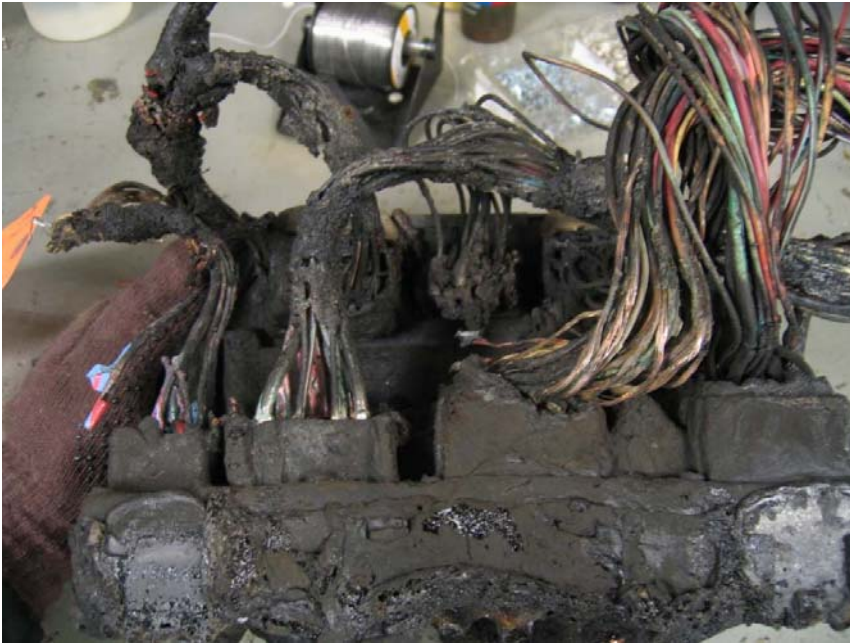

TIPM Return Analysis From Safety Office

VIN: [REDACTED] KK BUX RHD

VIN: [REDACTED] KK BUX RHD

VIN: [REDACTED] KK BUX RHD

VIN: [REDACTED] 10 Miles KA

VIN: [REDACTED] 17893 Miles RT