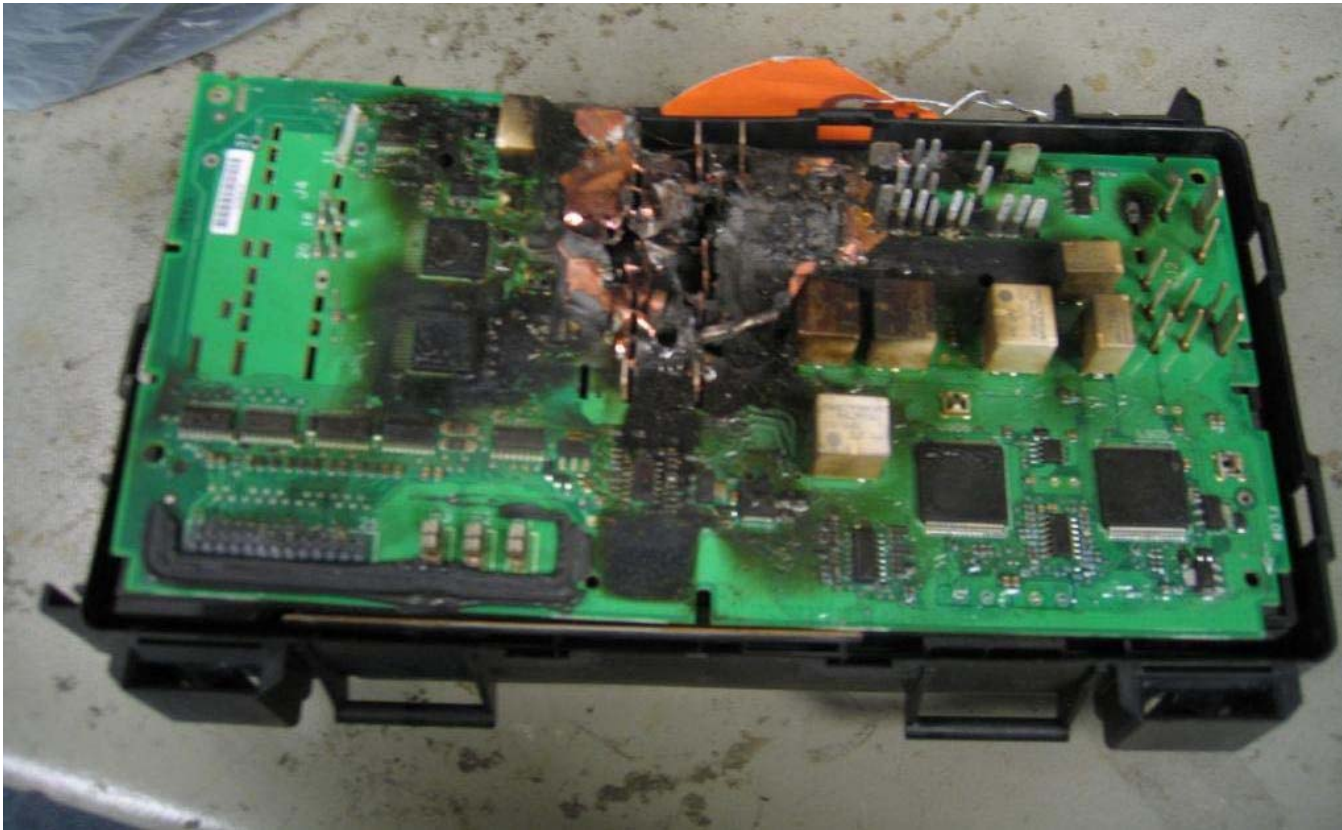

TIPM Return Analysis From Safety Office

VIN: [REDACTED] KK BUX RHD

VIN: [REDACTED] KK BUX RHD

VIN: [REDACTED] KK BUX RHD

VIN: [REDACTED] 10 Miles KA

VIN: [REDACTED] 17893 Miles RT