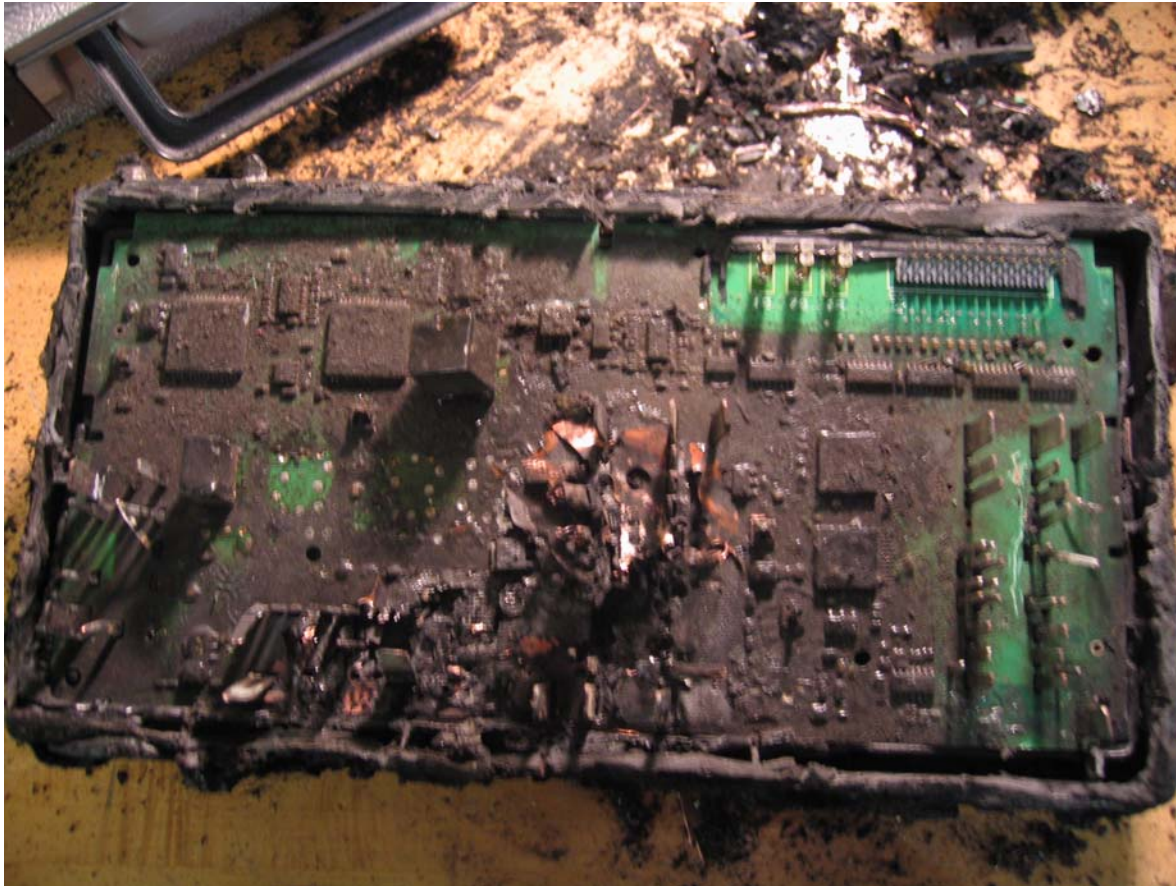

TIPM Return Analysis From Safety Office

VIN: [REDACTED] KK BUX RHD

VIN: [REDACTED] KK BUX RHD

VIN: [REDACTED] KK BUX RHD

VIN: [REDACTED] 10 Miles KA

VIN: [REDACTED] 17893 Miles RT