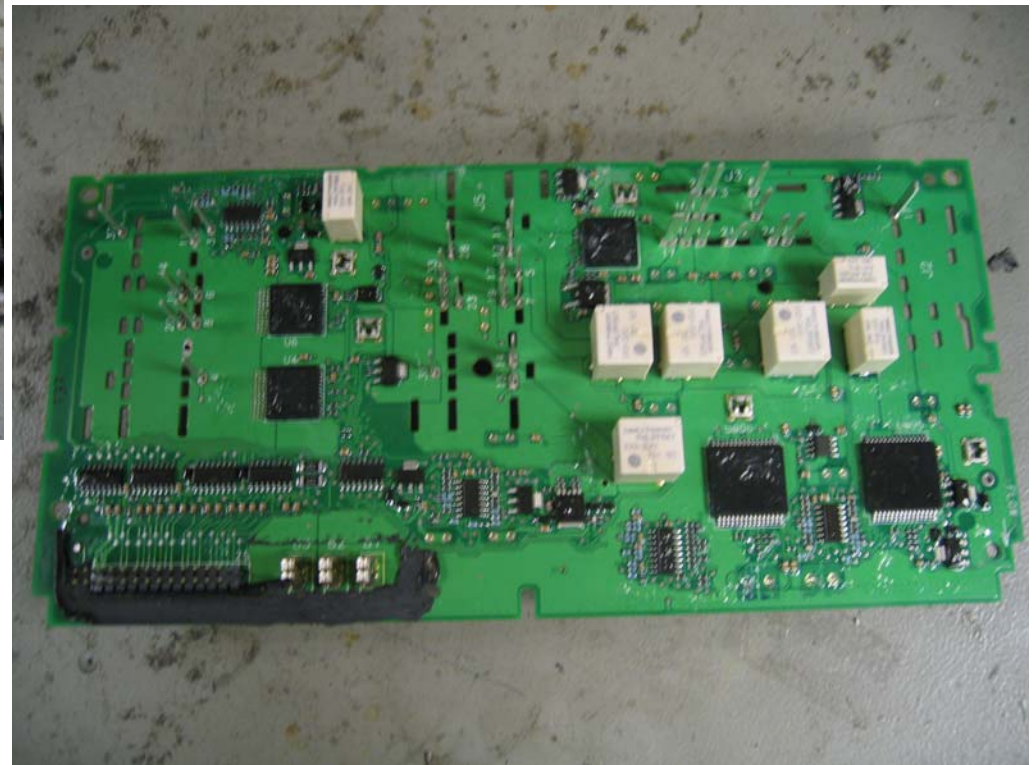

TIPM Return Analysis From Safety Office

VIN: [REDACTED] KK BUX RHD

VIN: [REDACTED] KK BUX RHD

VIN: [REDACTED] KK BUX RHD

VIN: [REDACTED] 10 Miles KA

VIN: [REDACTED] 17893 Miles RT