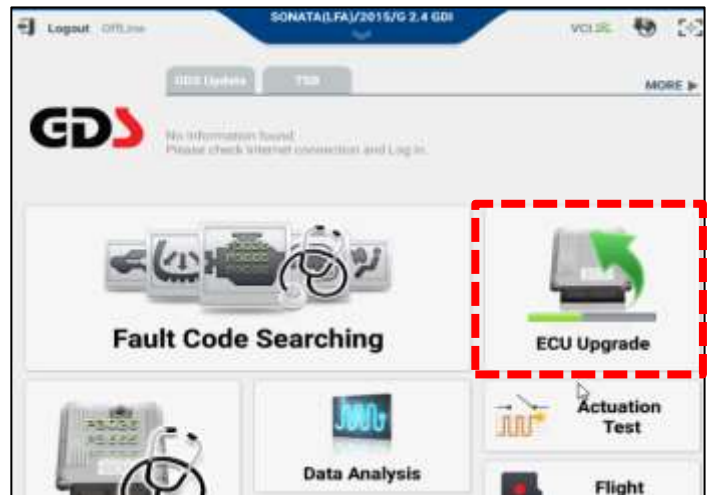

3. Select **ECU Upgrade** from the GDS main screen and then select **Auto Mode**.

NOTICE

Do not update using Manual Mode unless the Auto Mode fails.