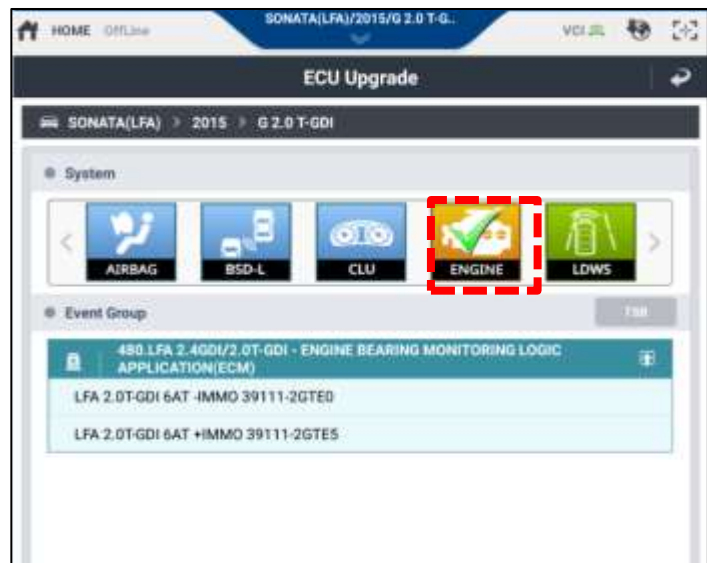

Manual Update Procedure:

NOTICE

The manual update should be performed only when the automatic update fails.

If automatic update fails, turn the ignition off for about 10 seconds and then place it back in the on position to reset the control unit before performing a manual update.

1. Select **ECU Upgrade** from the GDS main screen and then select **Manual Mode**.

NOTICE

Do not update using Manual Mode unless the Auto Mode fails.

Ensure the correct update is performed by using the ROM ID Info tables. Any attempt to update using an incorrect ROM ID may cause the ECU to be inoperative.

Do not touch the GDS buttons ('Back', 'Home', etc) while performing the update.

Do not start the engine.

Various warning messages may appear in the instrument cluster during the update. Clear any DTCs after the update.

2. Under **System**, select **Engine** to update the engine ECM and, if applicable, **CLU** to update the cluster. Select the appropriate update by referencing the ROM ID Information and password tables. Select **Upgrade** and follow the prompts on the GDS to complete the update.