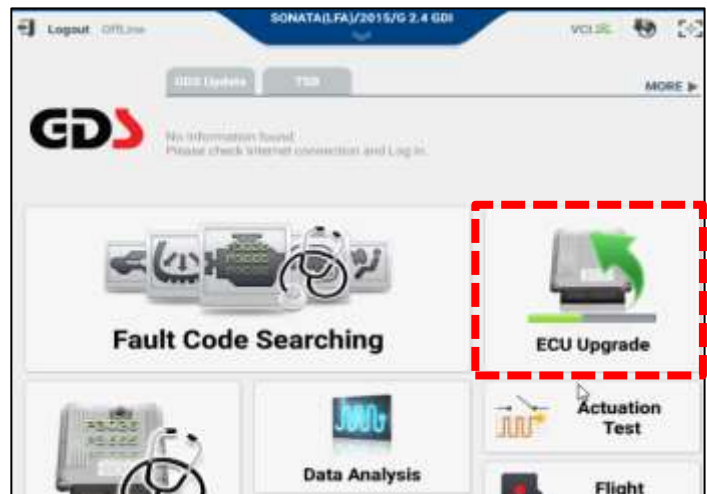

Manual Update Procedure:

NOTICE

The manual update should be performed only when the automatic update fails.

If automatic update fails, turn the ignition off for about 10 seconds and then place it back in the on position to reset the control unit before performing a manual update.

1. Select **ECU Upgrade** from the GDS main screen and then select **Manual Mode**.

NOTICE

Do not update using Manual Mode unless the Auto Mode fails.

Ensure the correct update is performed by using the ROM ID Info tables. Any attempt to update using an incorrect ROM ID may cause the ECU to be inoperative.

Do not touch the GDS buttons ('Back', 'Home', etc) while performing the update.

Do not start the engine.

Various warning messages may appear in the instrument cluster during the update. Clear any DTCs after the update.

2. Under **System**, select **Engine** to update the engine ECM and, if applicable, **CLU** to update the cluster. Select the appropriate update by referencing the ROM ID Information and password tables. Select **Upgrade** and follow the prompts on the GDS to complete the update.