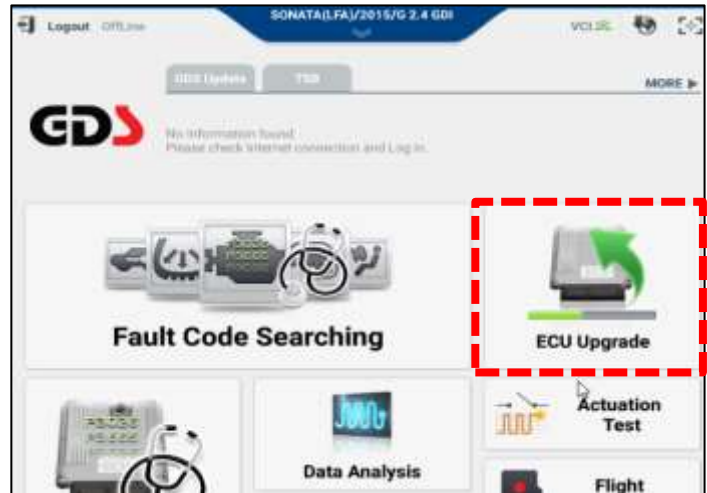

3. Select **ECU Upgrade** from the GDS main screen and then select **Auto Mode**.

NOTICE

Do not update using Manual Mode unless the Auto Mode fails.