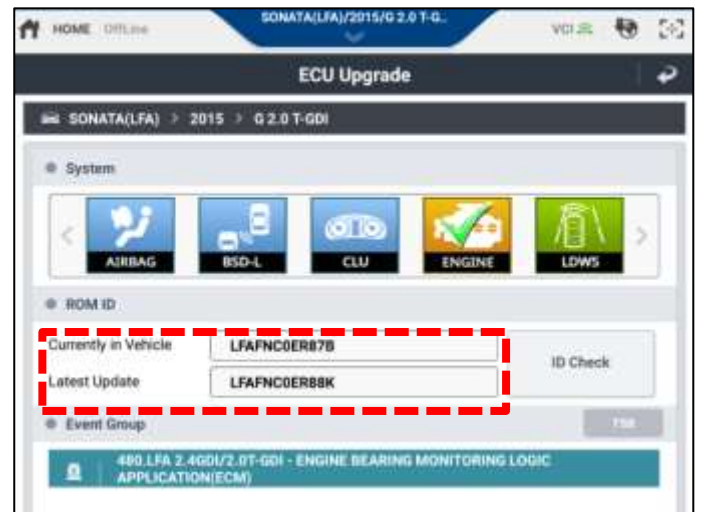

NOTICE

Do not touch the GDS buttons ('Back', 'Home', etc) while performing the update. Do not start the engine.