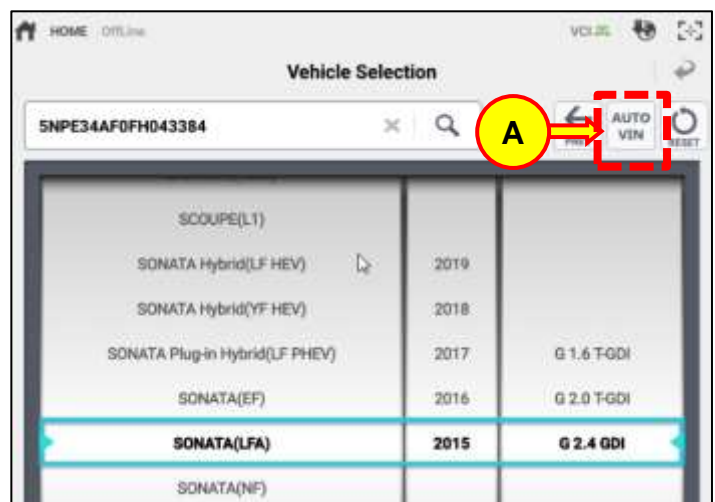

1. Connect the VCI-II into the vehicle's DLC connector under the driver side instrument panel.

2. With the ignition in the ON position, open the GDS app on the GDS Mobile. Confirm GDS communication with the vehicle and use the **AUTO VIN** button (A) to detect the vehicle's VIN.