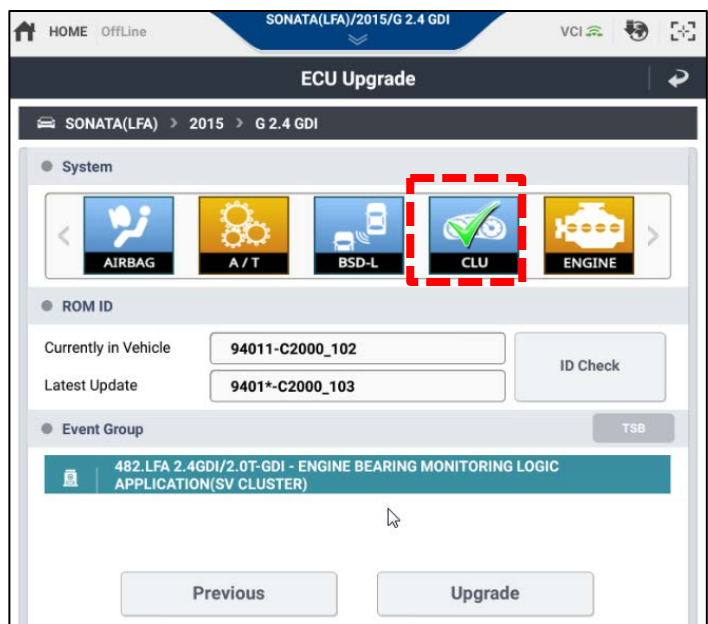

5. Confirm the ROM IDs match those in the ROM Information table for the vehicle specification. Select the event under **Event Group** and then select **Upgrade** to start the update.

The update is performed in two parts. Follow the prompts on the GDS to complete the update.

NOTICE

Do not touch the GDS buttons ('Back', 'Home', etc) while performing the update. Do not start the engine.

6. Once the update is performed successfully, select **OK** to continue. When prompted to run a fault code search, select **Yes** to check for DTCs. Clear all DTCs if any are stored.

NOTICE

Various warning messages may appear in the instrument cluster during the update. Clear any DTCs after the update.

7. Next update the cluster software (if applicable) starting with the process outlined in Step 3. Under **System** in the **ECU Upgrade** menu, select **CLU** to update the cluster. Skip to Step 8 for vehicles without cluster updates.

NOTICE

Update the Engine ECM on all models and Cluster if applicable. Refer to Cluster ROM ID Information Table.

Do not update using Manual Mode unless the Auto Mode fails.

8. When both the engine ECM and cluster updates (if applicable) are completed, perform the Wiring Signal Interference Inspection below.