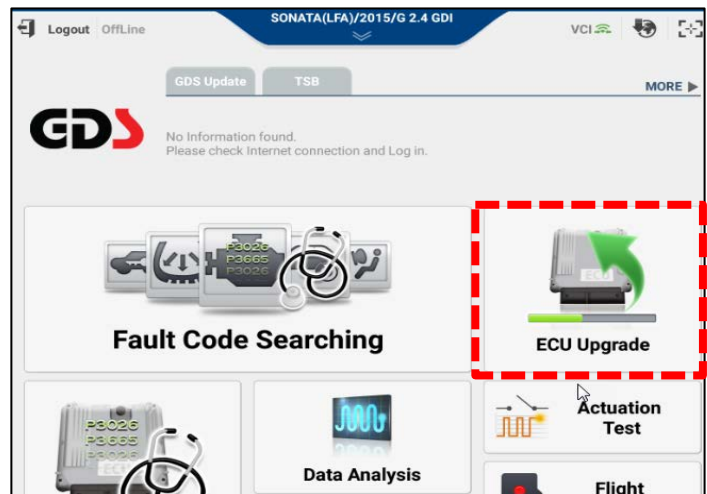

Manual Update Procedure:

NOTICE

The manual update should be performed only when the automatic update fails.

If automatic update fails, turn the ignition off for about 10 seconds and then place it back in the on position to reset the control unit before performing a manual update.

1. Select **ECU Upgrade** from the GDS main screen and then select **Manual Mode**.

NOTICE

Do not update using Manual Mode unless the Auto Mode fails.

Ensure the correct update is performed by using the ROM ID Info tables. Any attempt to update using an incorrect ROM ID may cause the ECU to be inoperative.

Do not touch the GDS buttons ('Back', 'Home', etc) while performing the update.

Do not start the engine.

Various warning messages may appear in the instrument cluster during the update. Clear any DTCs after the update.

2. Under **System**, select **Engine** to update the engine ECM and, if applicable, **CLU** to update the cluster. Select the appropriate update by referencing the ROM ID Information and password tables. Select **Upgrade** and follow the prompts on the GDS to complete the update.