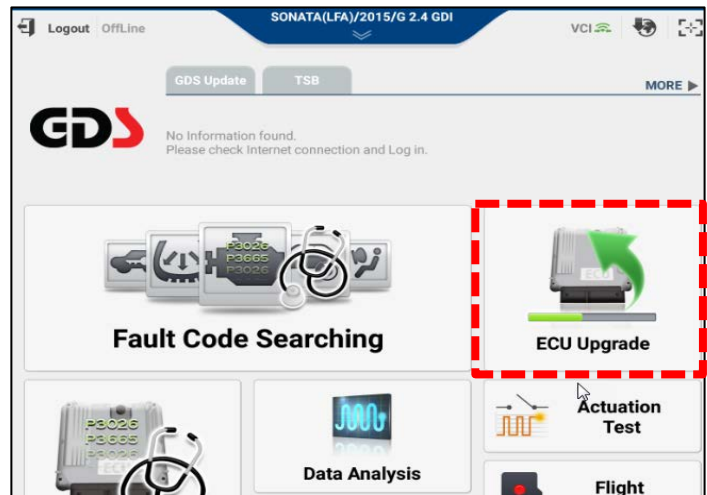

1. Connect the VCI-II into the vehicle's DLC connector under the driver side instrument panel.

2. With the ignition in the ON position, open the GDS app on the GDS Mobile. Confirm GDS communication with the vehicle and use the **AUTO VIN** button (A) to detect the vehicle's VIN.

3. Select **ECU Upgrade** from the GDS main screen and then select **Auto Mode**.

NOTICE

Do not update using Manual Mode unless the Auto Mode fails.

4. Under **System**, select **Engine** to update the engine ECM. Then select **ID Check** to search for available updates.