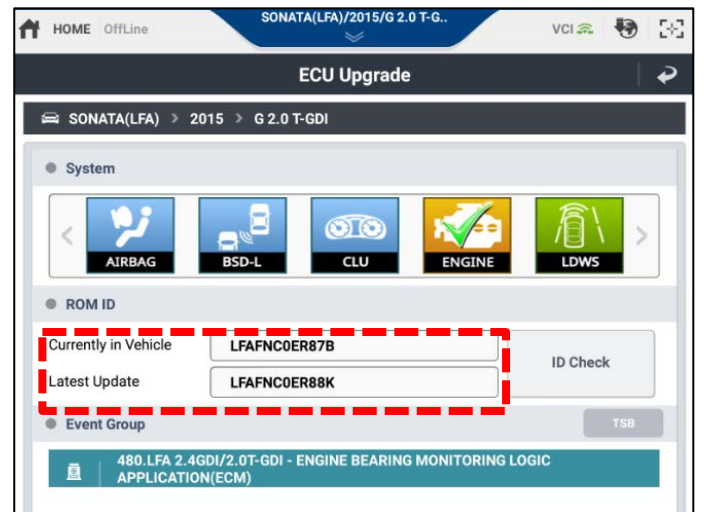

NOTICE

Do not touch the GDS buttons ('Back', 'Home', etc) while performing the update. Do not start the engine.