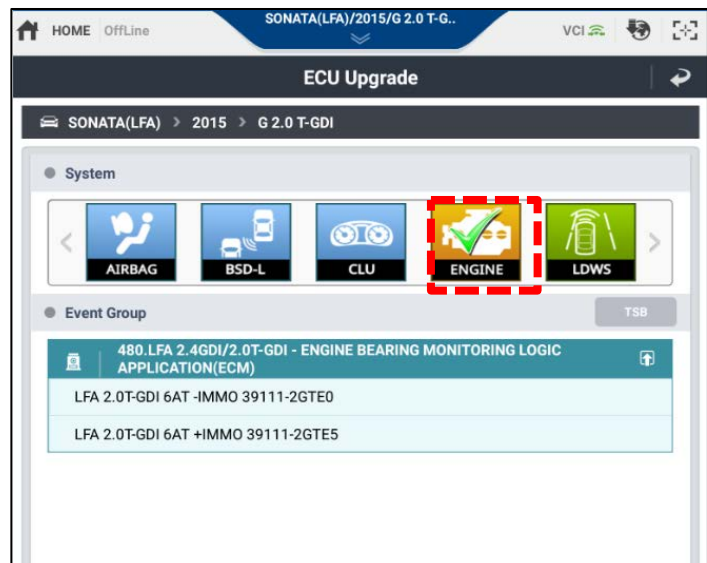

Manual Update Procedure:

NOTICE

The manual update should be performed only when the automatic update fails.

If automatic update fails, turn the ignition off for about 10 seconds and then place it back in the on position to reset the control unit before performing a manual update.

1. Select **ECU Upgrade** from the GDS main screen and then select **Manual Mode**.

NOTICE

Do not update using Manual Mode unless the Auto Mode fails.

Ensure the correct update is performed by using the ROM ID Info tables. Any attempt to update using an incorrect ROM ID may cause the ECU to be inoperative.

Do not touch the GDS buttons ('Back', 'Home', etc) while performing the update.

Do not start the engine.

Various warning messages may appear in the instrument cluster during the update. Clear any DTCs after the update.

2. Under **System**, select **Engine** to update the engine ECM and, if applicable, **CLU** to update the cluster. Select the appropriate update by referencing the ROM ID Information and password tables. Select **Upgrade** and follow the prompts on the GDS to complete the update.