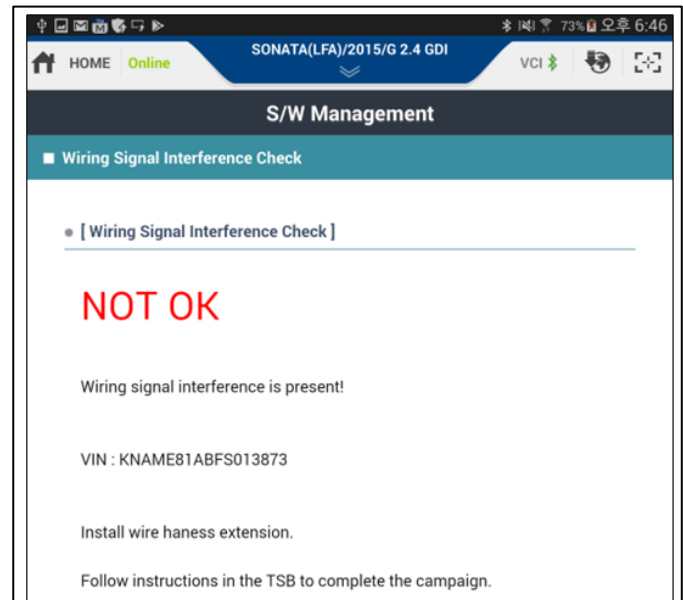

If the inspection result is NOT OK:

- Follow the “**Wire Harness Extension Installation**” procedure in the latest revision of Campaign T3G.
- Check for any DTCs and perform the appropriate diagnostic service. Ensure no warning lights are present to complete the procedure.