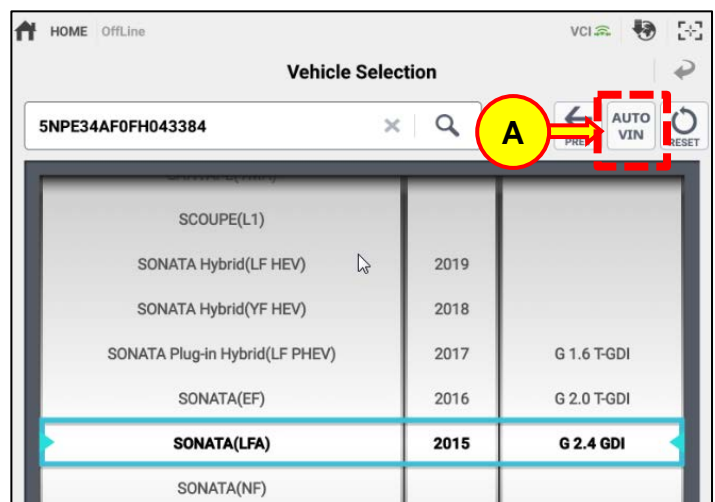

1. Connect the VCI-II into the vehicle's DLC connector under the driver side instrument panel.

2. With the ignition in the ON position, open the GDS app on the GDS Mobile. Confirm GDS communication with the vehicle and use the **AUTO VIN** button (A) to detect the vehicle's VIN.