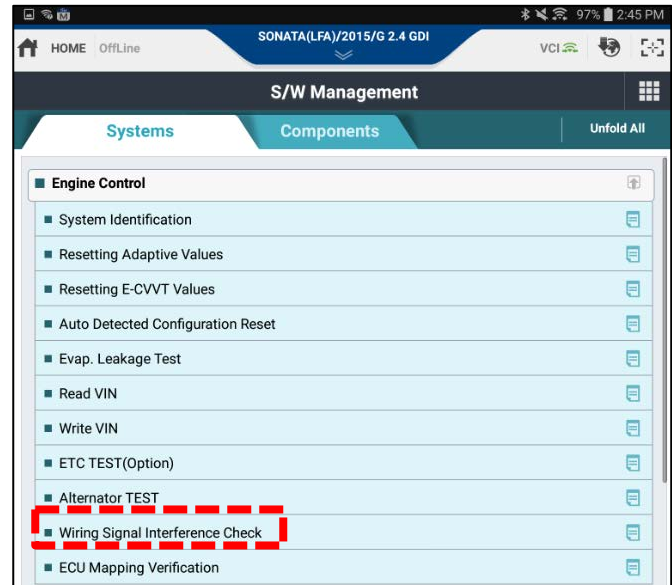

NOTICE

Various warning messages may appear in the instrument cluster during the update. Clear any DTCs after the update.

7. Next update the cluster software (if applicable) starting with the process outlined in Step 3. Under **System** in the **ECU Upgrade** menu, select **CLU** to update the cluster. Skip to Step 8 for vehicles without cluster updates.

NOTICE

Update the Engine ECM on all models and Cluster if applicable. Refer to Cluster ROM ID Information Table.

Do not update using Manual Mode unless the Auto Mode fails.

8. When both the engine ECM and cluster updates (if applicable) are completed, perform the Wiring Signal Interference Inspection below.

Wiring Signal Interference Inspection:

1. Check for DTCs and perform the appropriate diagnostic service.
2. Warm the engine until the engine oil temperature is 176° F (80° C) or greater.
3. From the GDS main screen, navigate to **S/W Management > Engine Control** and select **Wiring Signal Interference Check**.