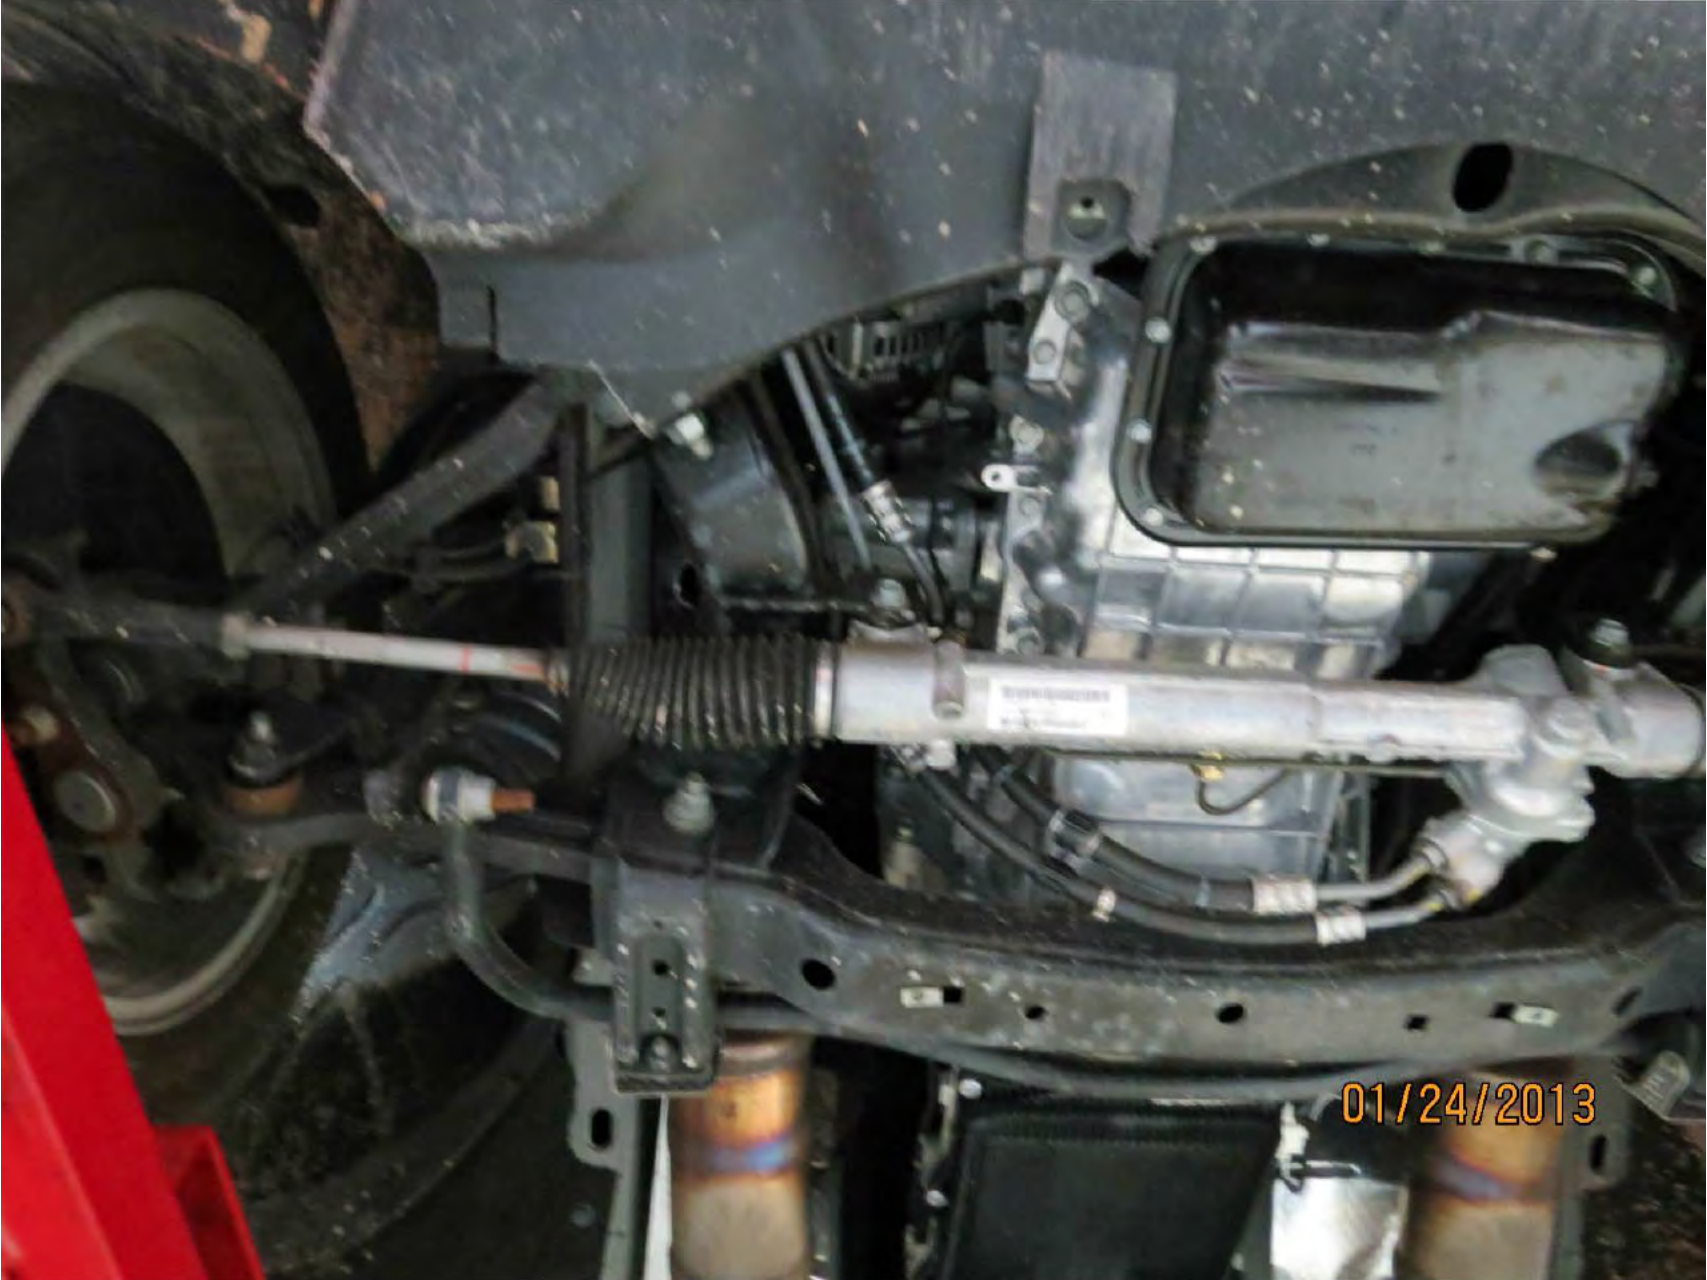

01/24/2013