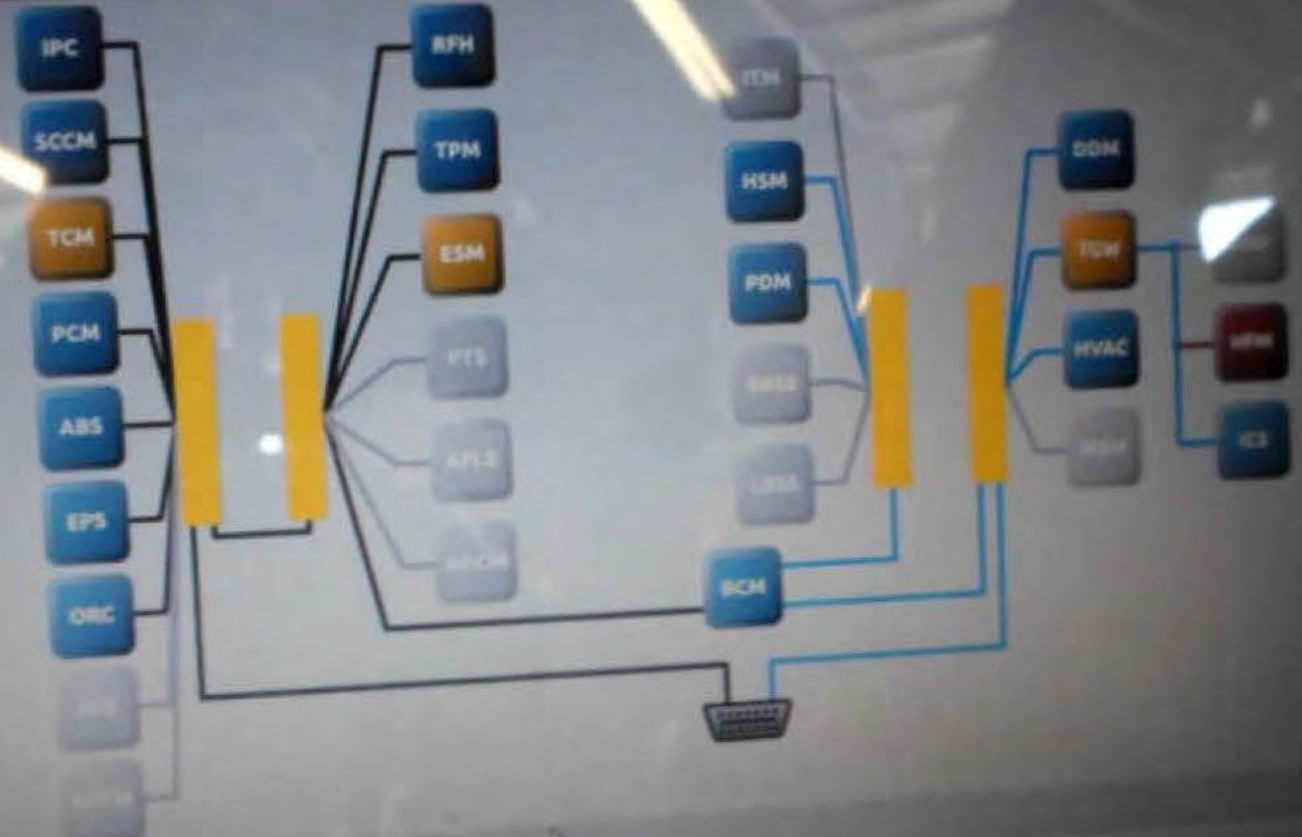

ENG
OIL

Reading
Level

F

Vehicle View

2017 LX 3.6L
VIN: 20C3C0AAG1
Battery: 12.62 volts

- Legend
- Active ECU
- Non-responsive ECU
- ECU Present
- ECU Not Built
- Missing ECU
- New Flash Available
- DMC-C
- CAN-INT

ESM View

Click on tabs to access various ECU operations and information for the selected ECU.

- Flash
- Data
- DTCs**
- Actuators
- System Tests
- Misc Functions
- ECU Details

Double-click row selection to view environmental data. Click on column heading to sort table.

All | Active | Stored | Pending

View Freeze Frame

View Event Data

Clear

	ECU	Code	Status	Description
	ESM	P1C86-14	Stored	PRNDL Display-Circuit Short to Ground or Open

Overview

Name:
Electronic Shifter

Flash Part Number:
08140727AD

Bus Type:
CAN C

Hardware Version:
08.17.00

Software Version:
08.11.07.00, 07.11.07.00

Original V28

TGW View

Click on tabs to access various ECU operations and information for the selected ECU.

- Flash
- Data
- DTCs
- Actuators
- System Tests
- Misc Functions
- ECU Details