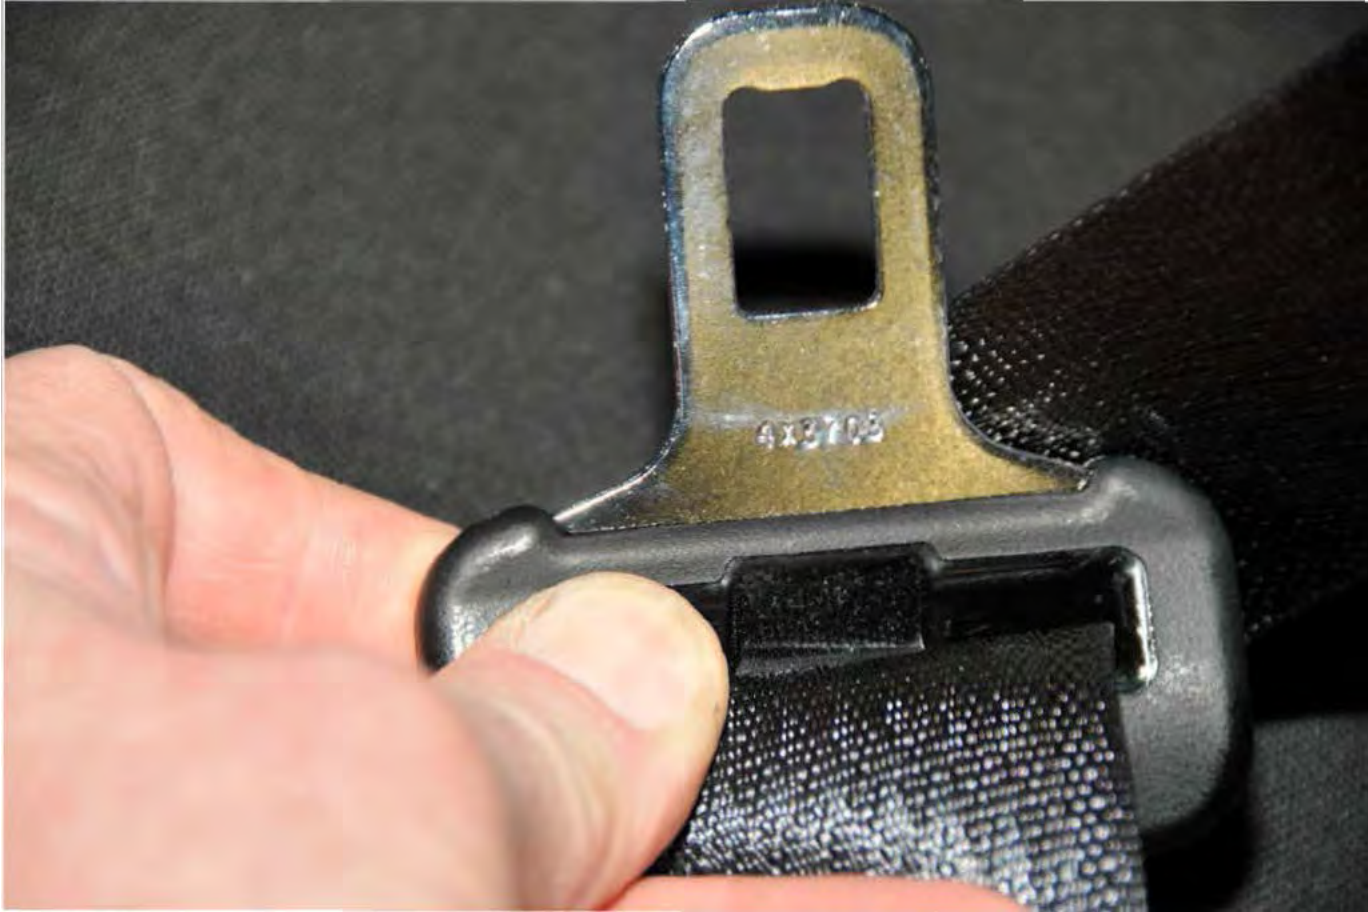

EA16-002

FLAT CHRYSLER

5-12-2016

ENCLOSURE 04

CAIR Backup

413703

5X3703

PRESS