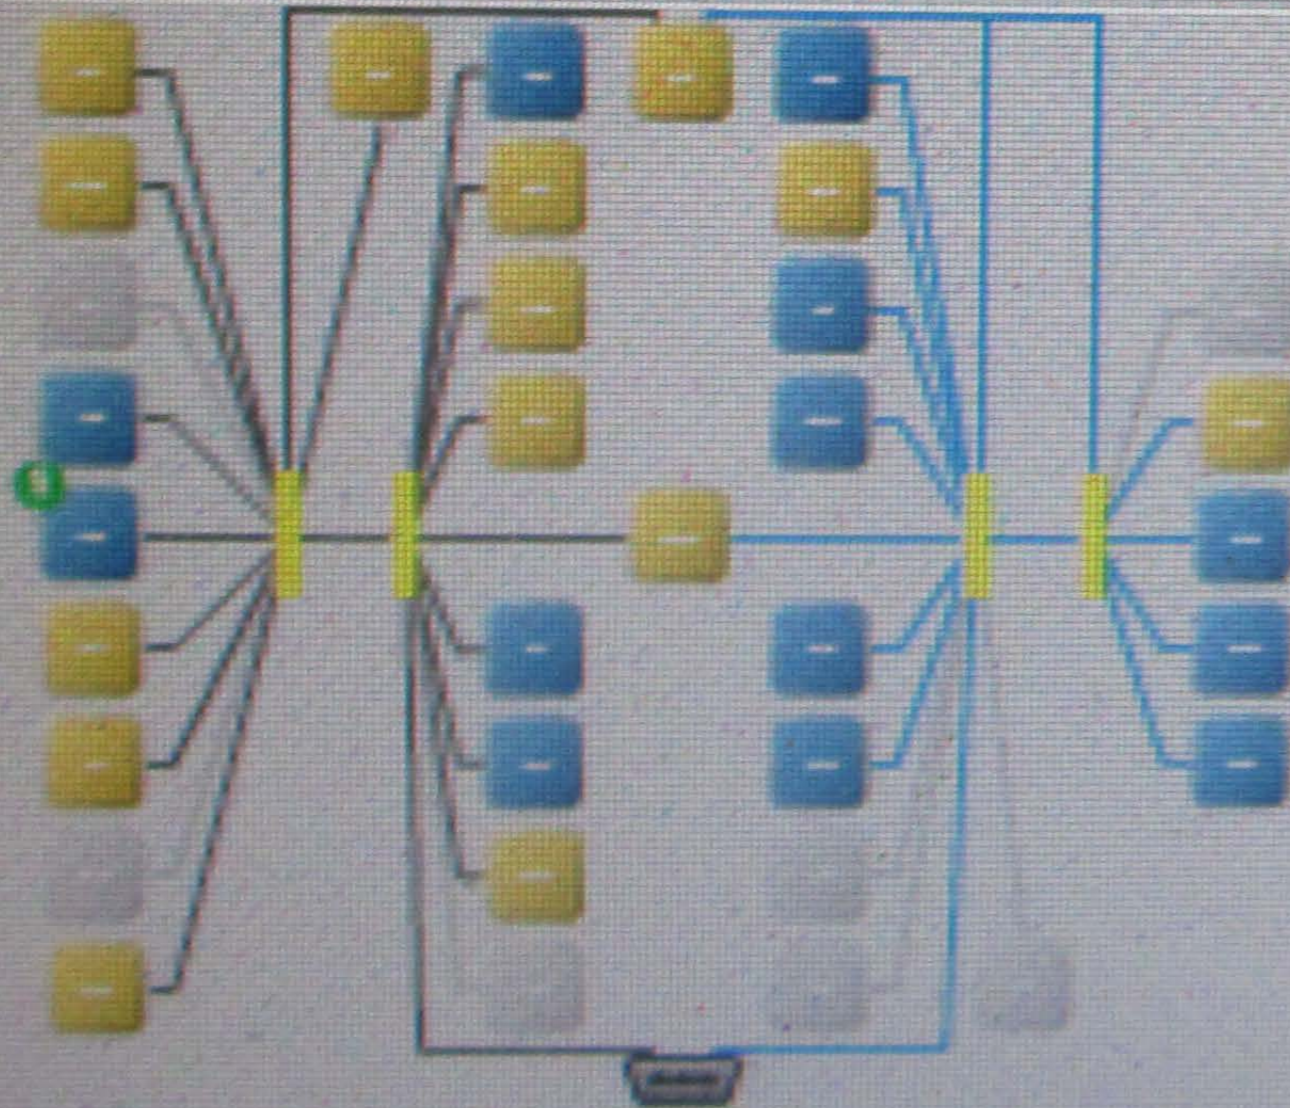

GRAND CHEROKEE

802

802

GRAND TRAVERSE

EXPRESS LANE

GRAND CHEROKEE

EXPRESSLANE

15.01.45

Utilities

Reports

Monitors

Preferences

About

Help

PCM View

Click on tabs to access various ECU operations and information

Flash

Data

DTCs

Actuators

Double-click row selection to view environment

All

Active

Stored

Double-click row selection to view environmental data. Click on column heading to sort table.

All Active Stored Pending

ECU	Code	Status	Description
TPM	U0100-00	stored	Lost Communication With ECM/PCM-
RFH	B2205-00	stored	Original VIN Missing / Mismatch-
RFH	U0100-00	stored	Lost Communication With ECM/PCM-
ABS	U0100-00	stored	Lost Communication With ECM/PCM-
ABS	U0403-00	stored	Implausible Data Received From T-Case-
DTCM	U0100-00	stored	Lost Communication With ECM/PCM-
ASCM	U0100-00	stored	Lost Communication With ECM/PCM-
ASCM	C1562-98	stored	Lost Communication With ECM/PCM-
ASCM	C1556-14	stored	Ride Height Air Pump Control-Component or System Over Temperature
ASCM	C155E-13	stored	Ride Height Air Pressure Sensor-Circuit Short to Ground or Open
ASCM	C1543-13	stored	Ride Height Pressure Vent Control-Circuit Open
ASCM	C1540-13	stored	Right Rear Ride Height Level Control-Circuit Open
ASCM	C153D-13	stored	Left Rear Ride Height Level Control-Circuit Open
ASCM	C153A-13	stored	Right Front Ride Height Level Control-Circuit Open
AFLS	U0100-00	stored	Left Front Ride Height Level Control-Circuit Open
PTS	U0100-00	stored	Lost Communication With ECM/PCM-
SCCM	U0100-00	stored	Lost Communication With ECM/PCM-
SCCM	B23A1-2A	stored	Flash to Pass/Optical Horn Switch-Stuck
BCM	U0100-00	stored	Lost Communication With ECM/PCM-
BCM	B181E-13	stored	Hood Ajar Input-Circuit Open
BCM	B16FB-15	stored	Front Right Fog Lamp Control-Circuit Short to Battery or Open
BCM	B16F7-15	stored	Front Left Fog Lamp Control-Circuit Short to Battery or Open