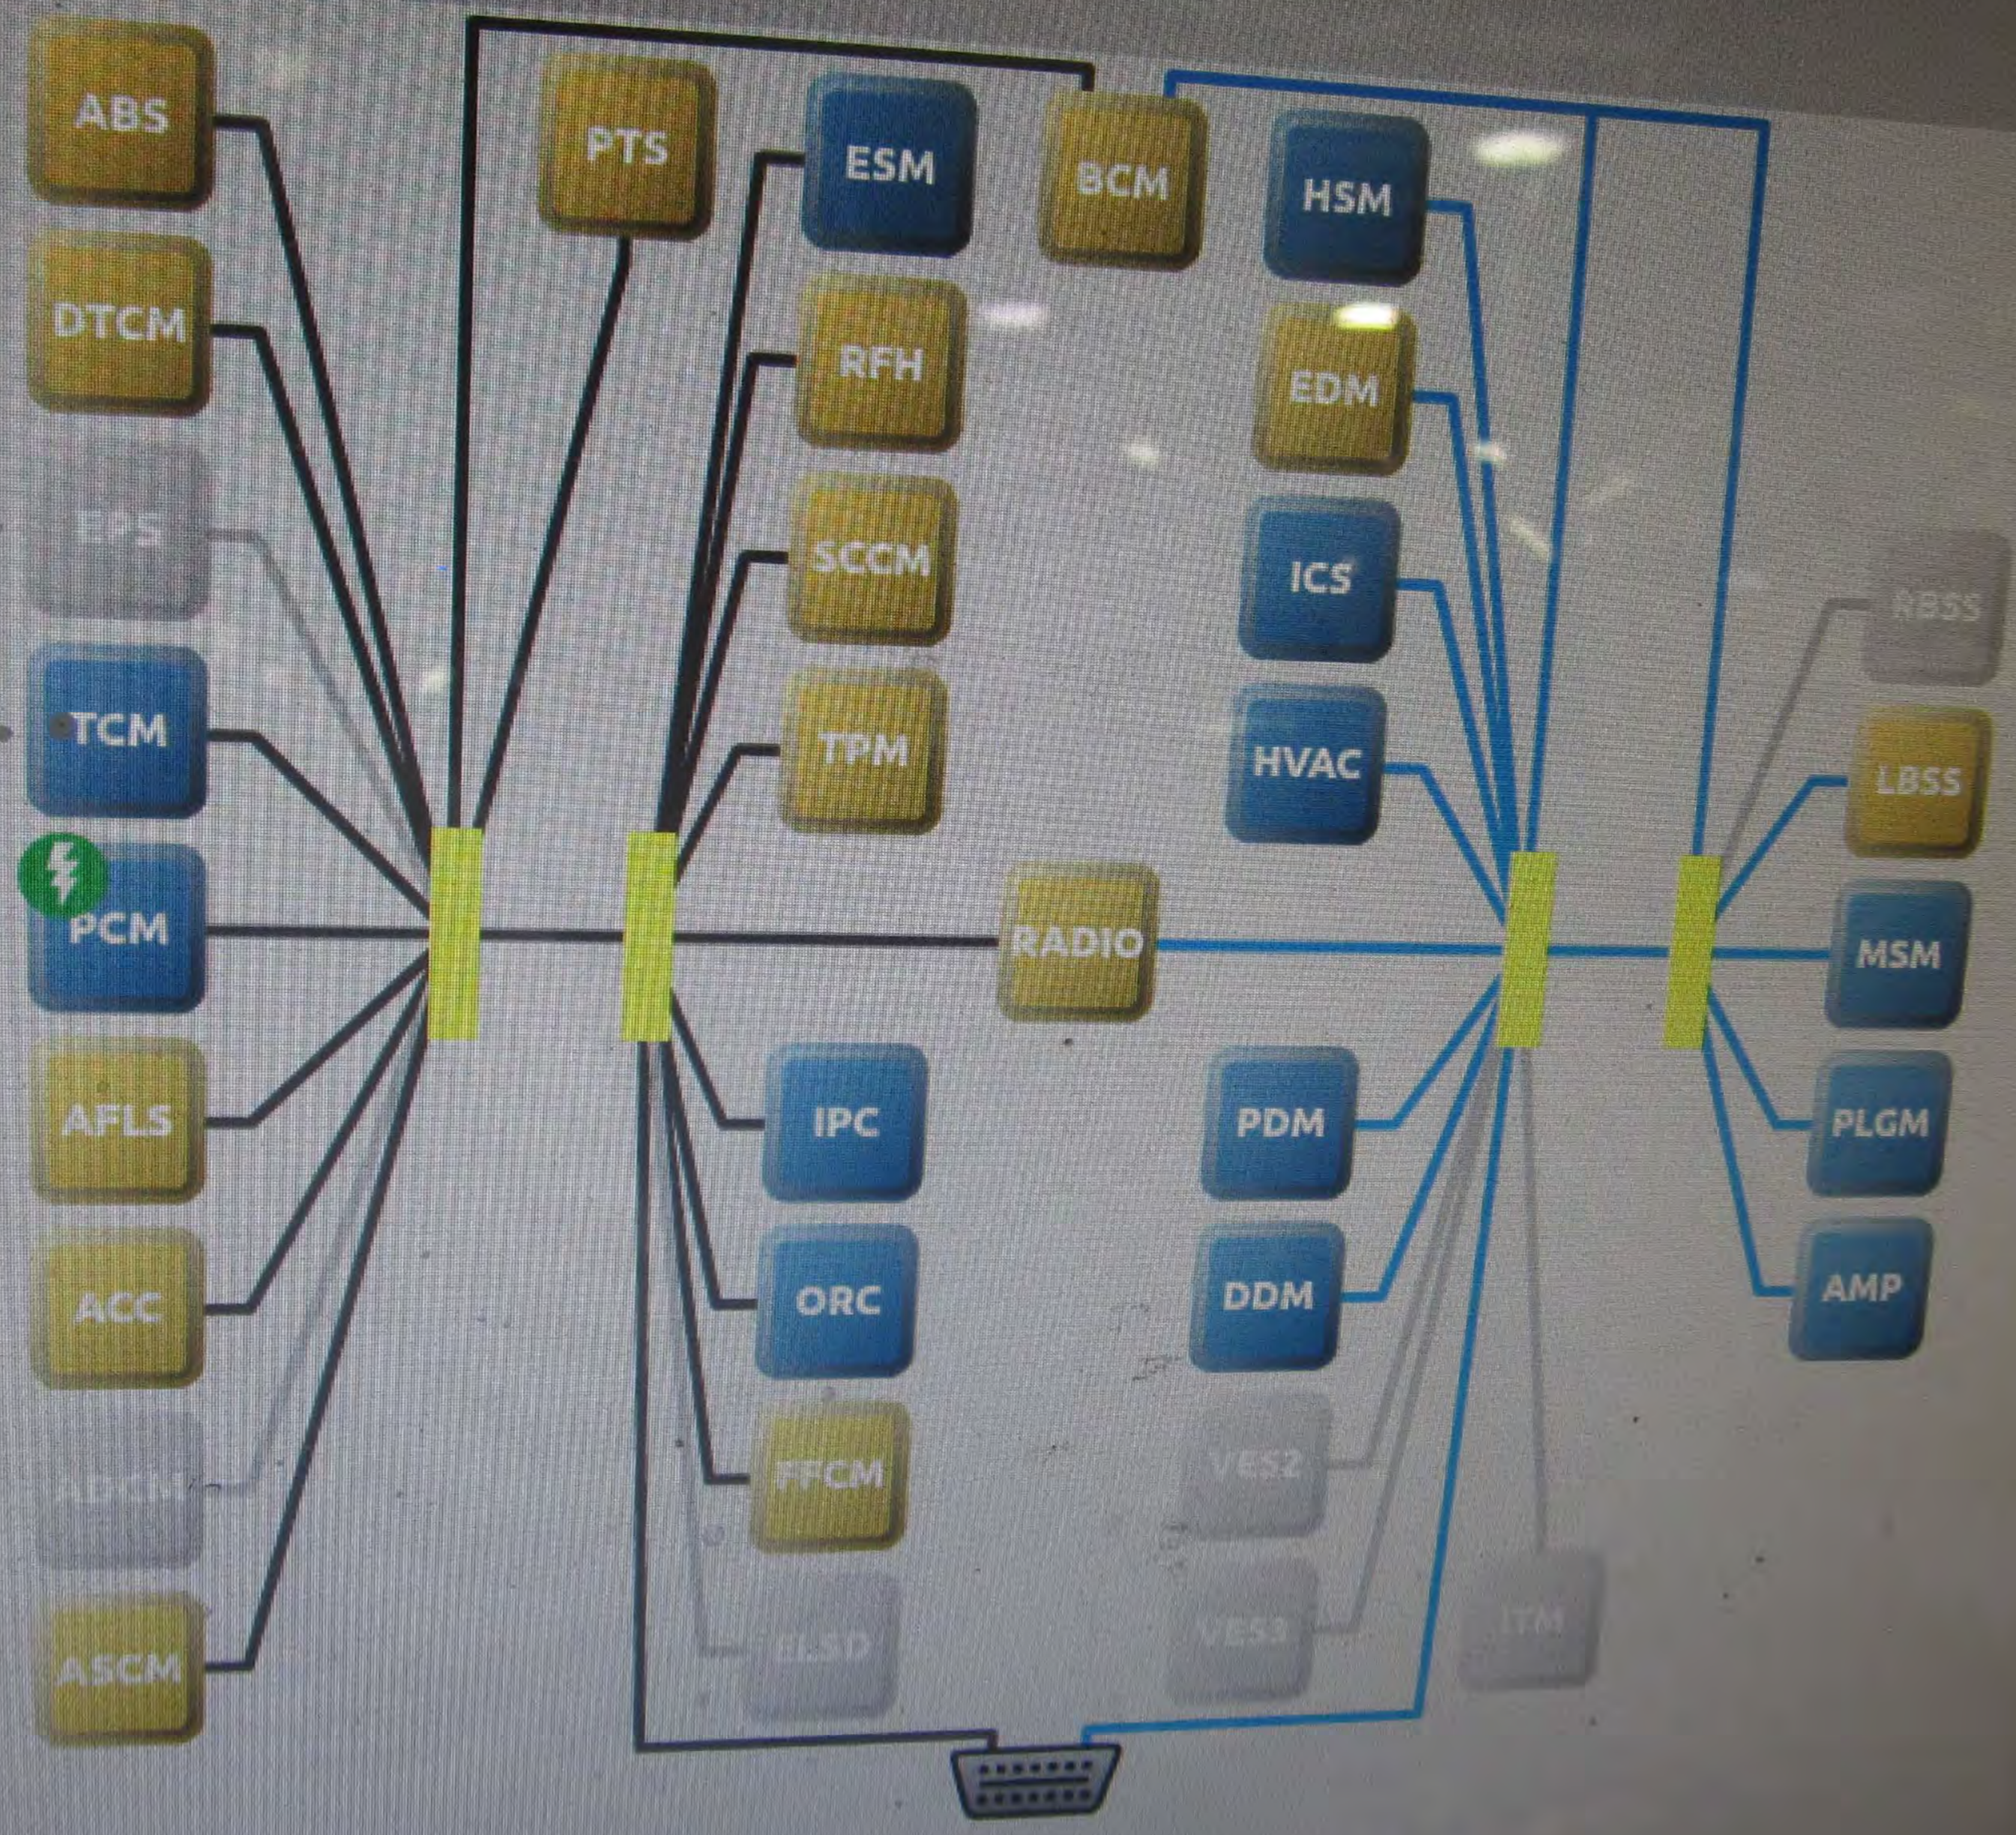

PE15-021

FLAT CHRYSLER

10-22-2015

ENCLOSURE 4

FinalBackup

DOT A

DOT AVON 070449 0.0 mm IN

# Vehicle View

Roll over an ECU to see full name. Click on an ECU for com

2014 WK 5.7L

VIN: 1C4RJFCT4EC2 [REDACTED]

Battery:  12.456 volts

## Legend

-  Active ECU
-  Non-responsive ECU
-  DTCs Present
-  ECU Not Built
-  Scanning ECU
-  New Flash Available
-  CAN-C
-  CAN-IHS

**Name:**

Occupant Restraint

**Flash Part Number:**

68222877AA

**Bus Type:**