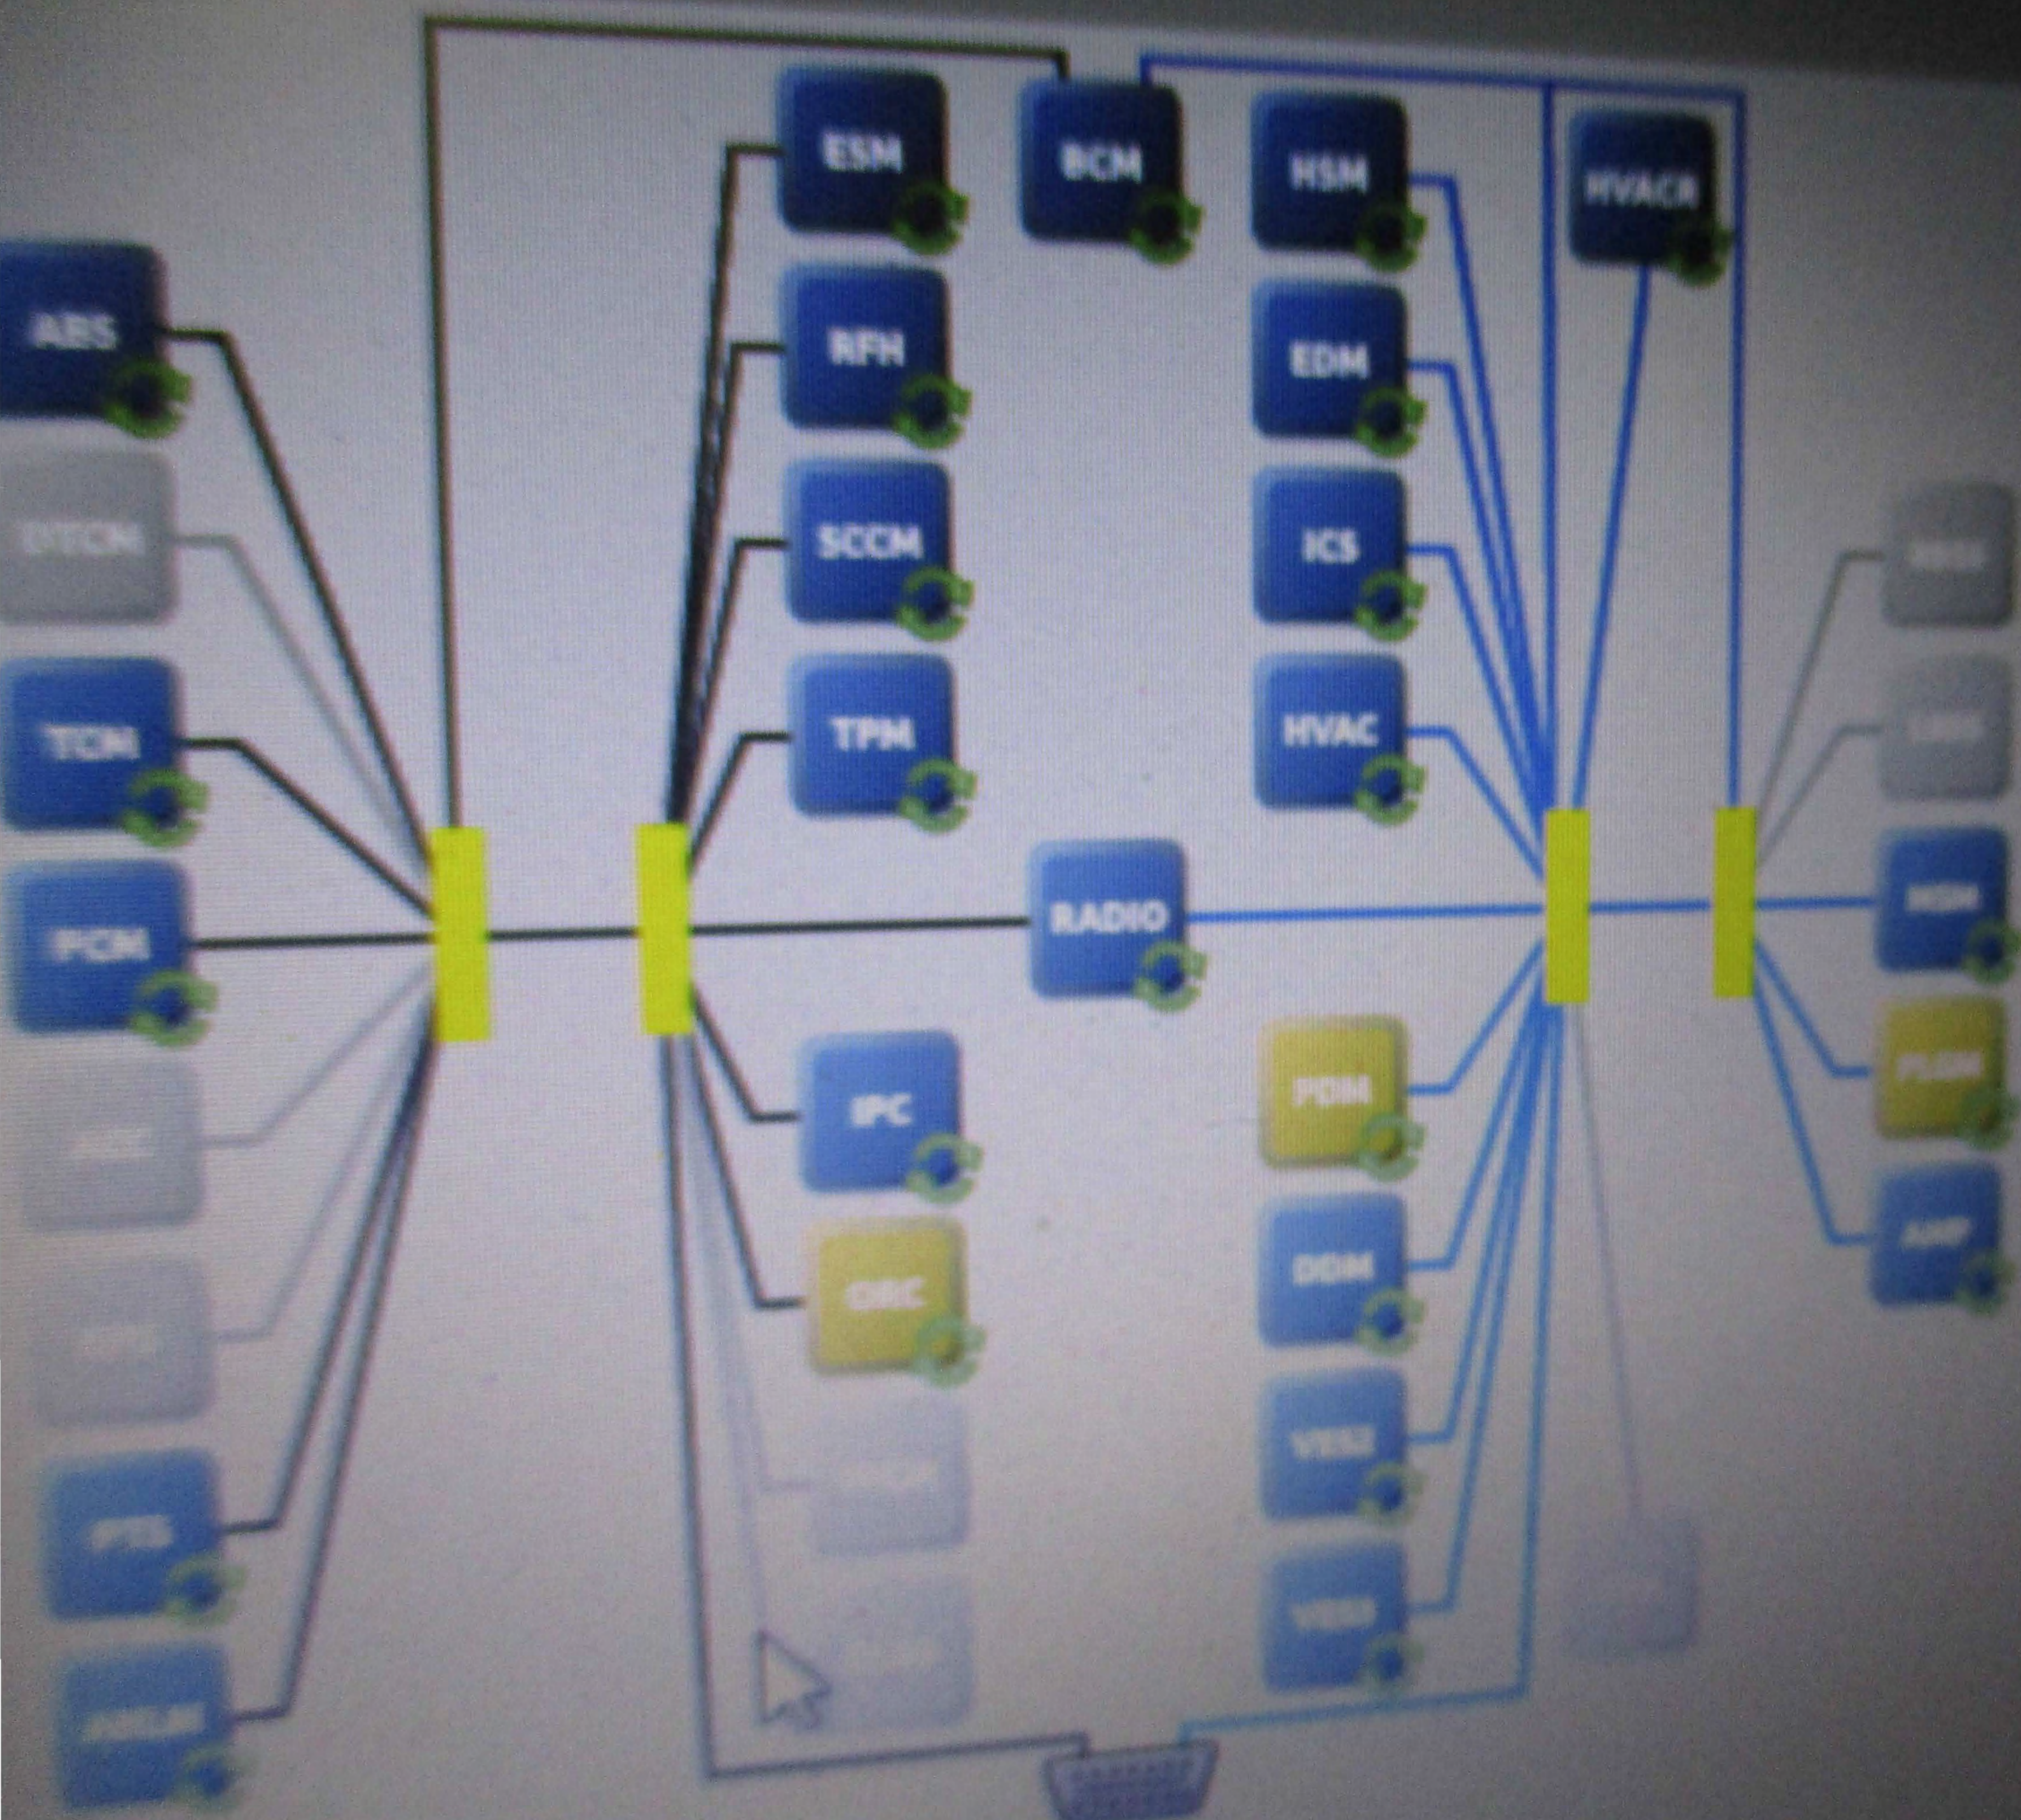

In Reverse

on its own

(ABS)

90

RPM  
x1000

SPEED

MPLI  
RESET

(ABS)

## Legend

Active ECU

Non-responsive ECU

DTCs Present

# ORC View

Click on tabs to access various ECU ope

A vertical sidebar menu with several blue rectangular buttons. The top button has a minus sign, and the bottom button has a plus sign. The buttons are arranged in a column, likely for navigating between different views or sections of the application.

Flash

Data

D

Double-click row se

W

is various ECU operations and information for the selected ECU.

- Flash
- Data
- DTCs**
- Actuators
- System Tests
- Misc Functions
- ECU Details

Double-click row selection to view environmental data. Click on column heading to sort table.