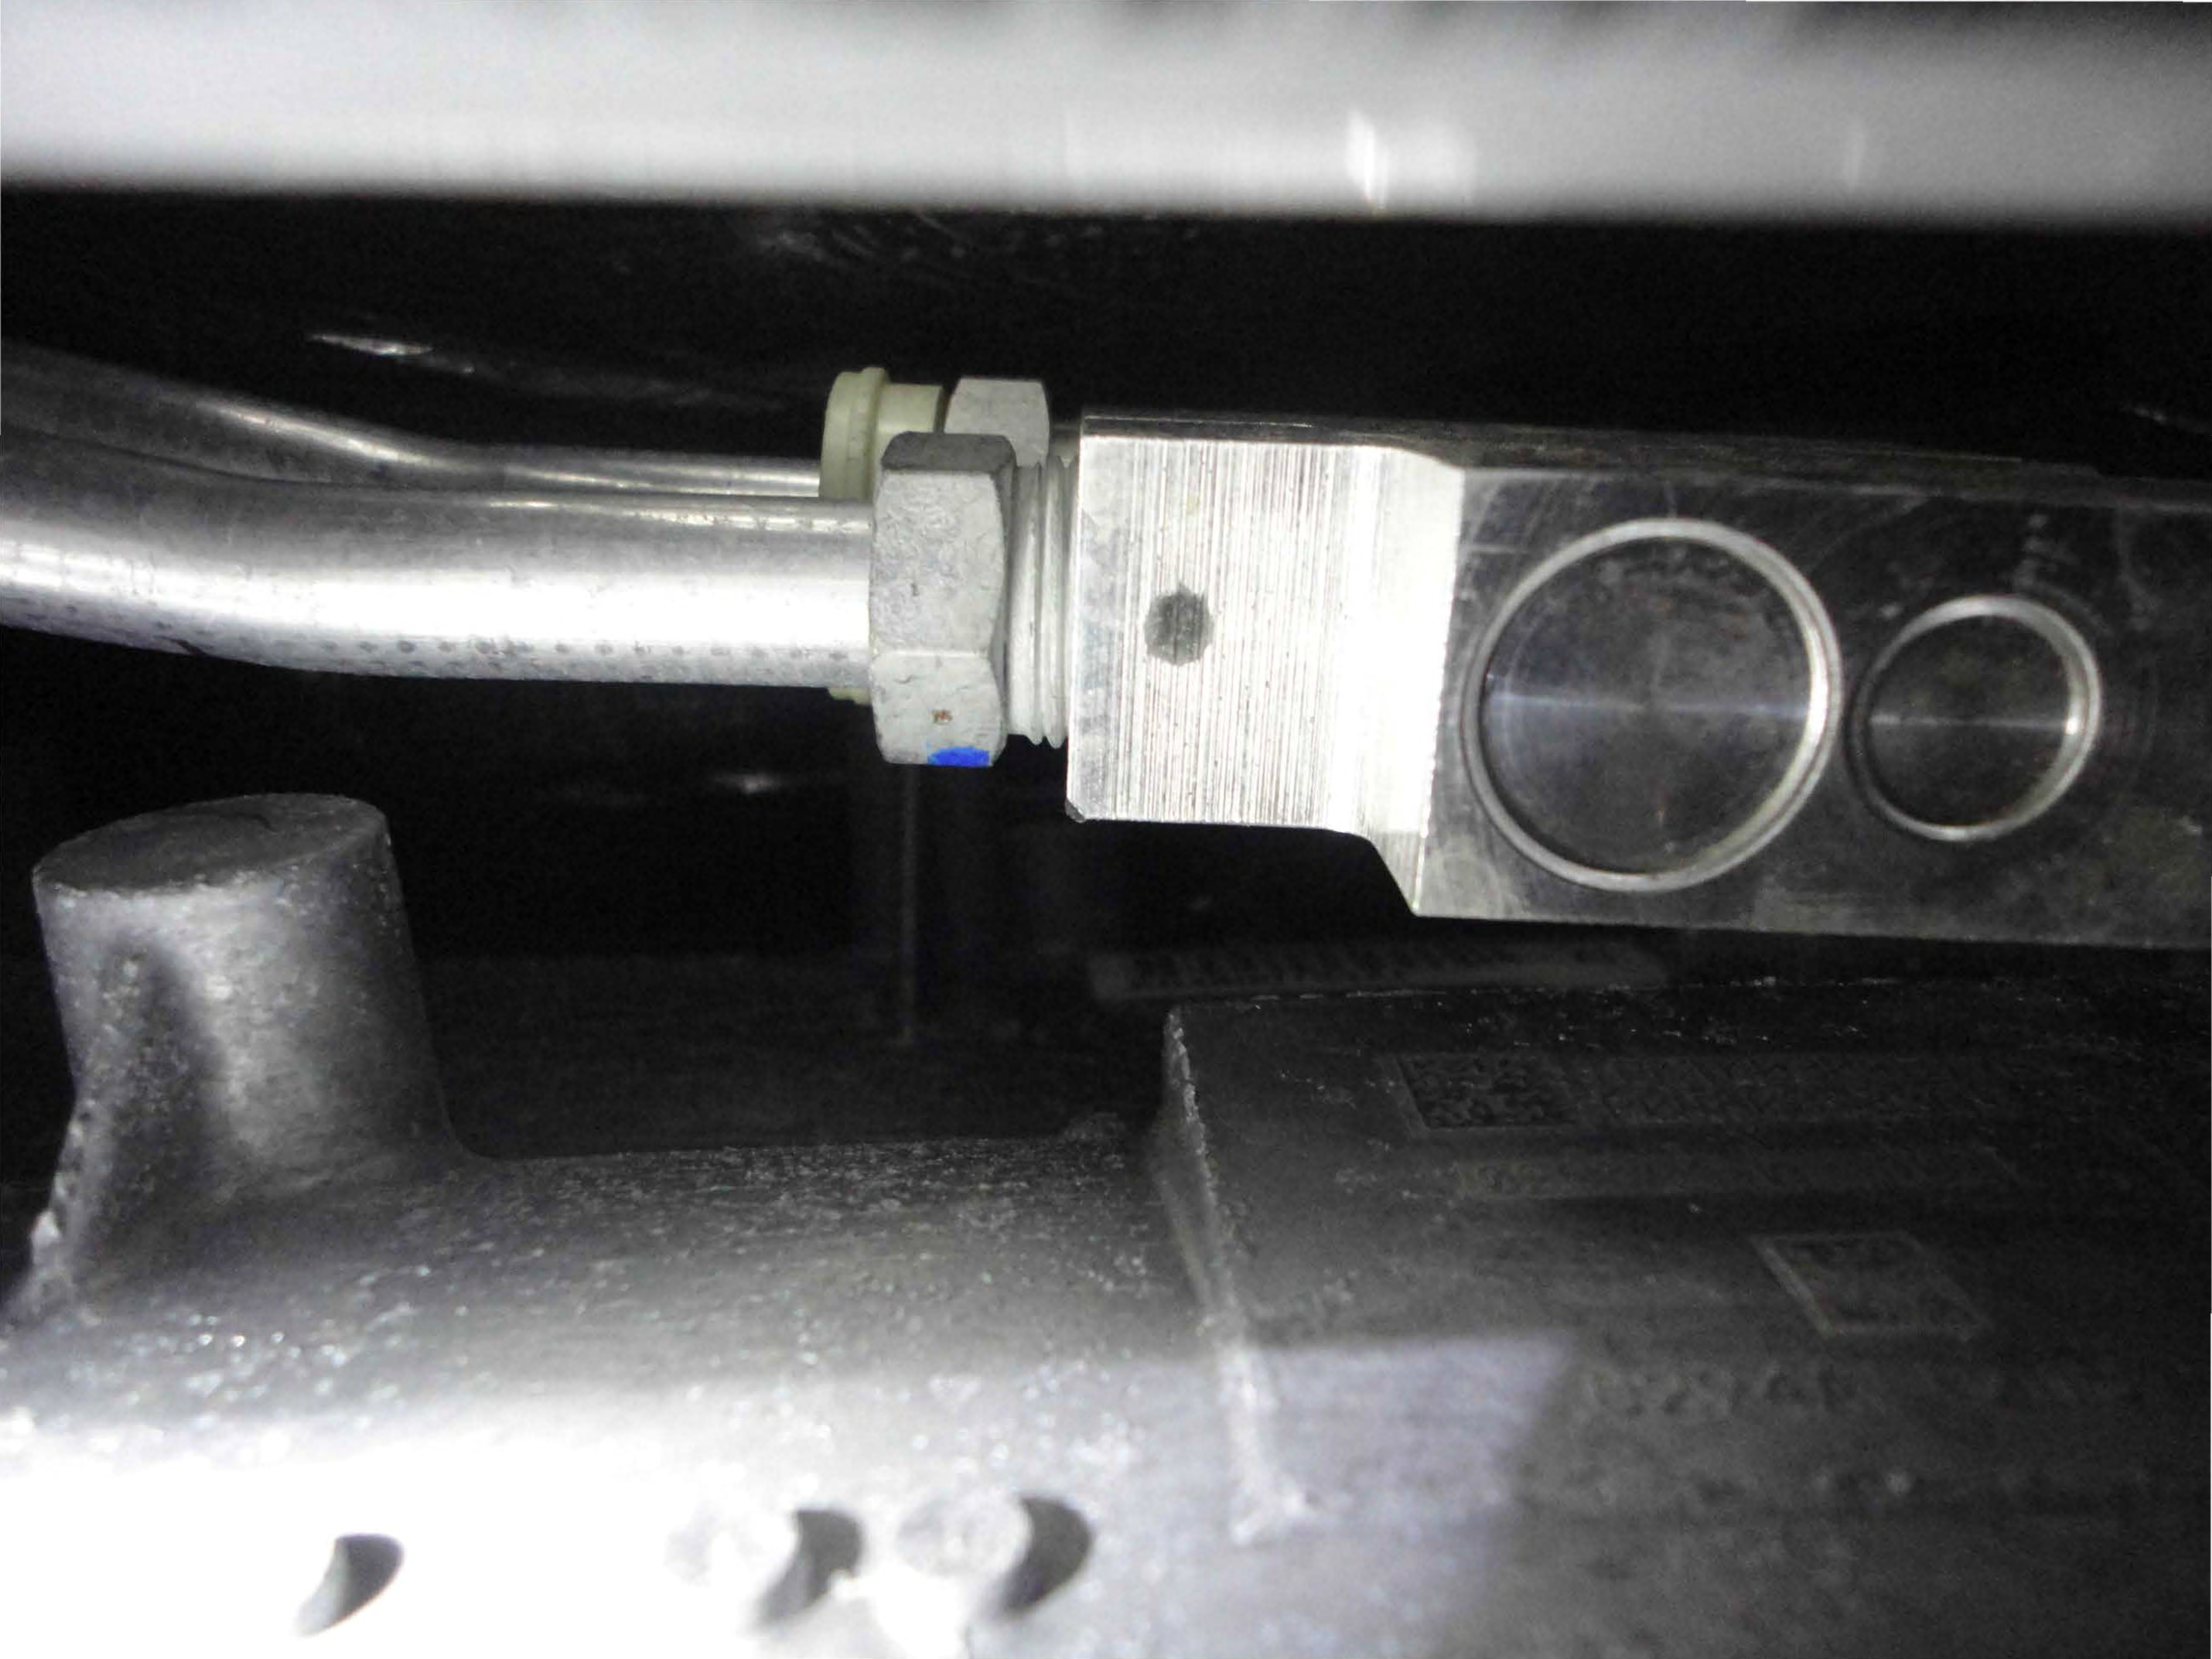

PE15-030

FLAT CHRYSLER

11-24-2015

ENCLOSURE 4

CAIR Backup

25109804

USE 8-SPECS
ONLY USE DIAGNOSTIC TOOL TO DETERMINE
FLUID 68157995AA
LEVEL AT TEMP 86-122°F/30-50°C
PRESSURE MUST OPEN!

0293A47071100

0294A11205100

0294A11205100