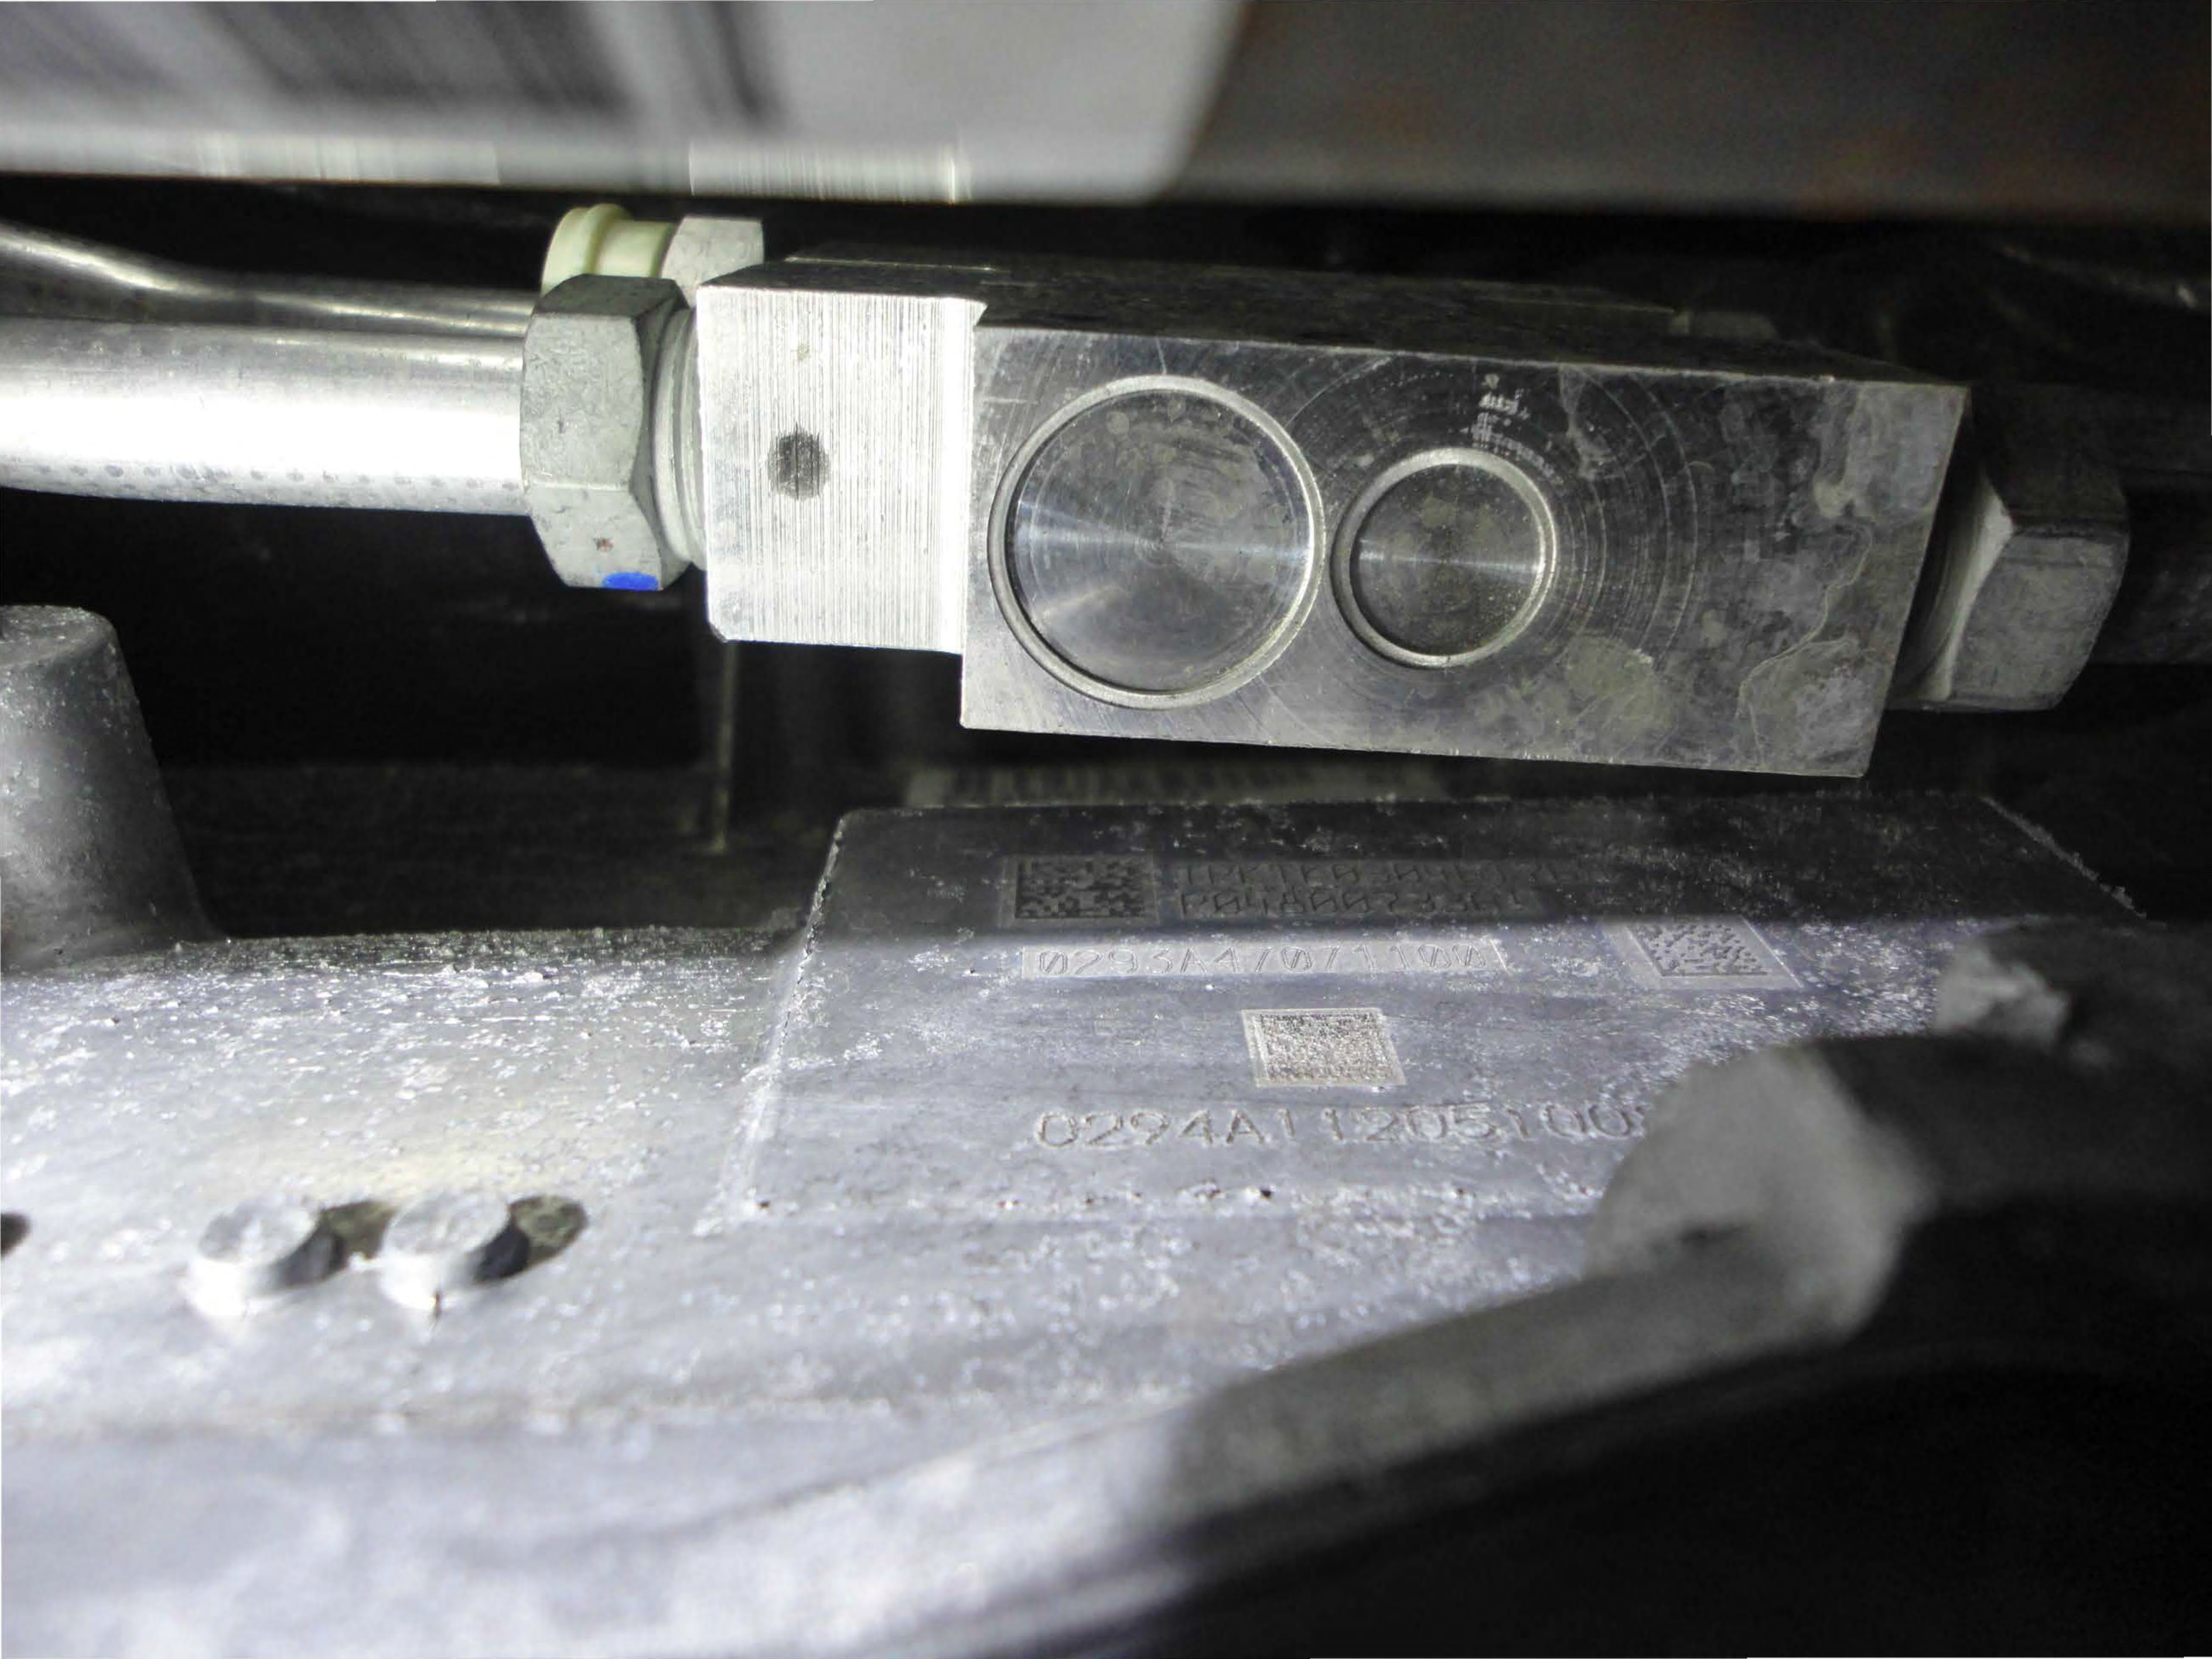

PE15-030

FLAT CHRYSLER

11-24-2015

ENCLOSURE 4

CAIR Backup

25109804

USE 8-SPECS
ONLY USE DIAGNOSTIC TOOL TO DETERMINE
FLUID 68157995AA
LEVEL AT TEMP 86-122°F/30-50°C
PRESSURE MUST OPEN!

0293A47071100

0294A11205100

0294A11205100