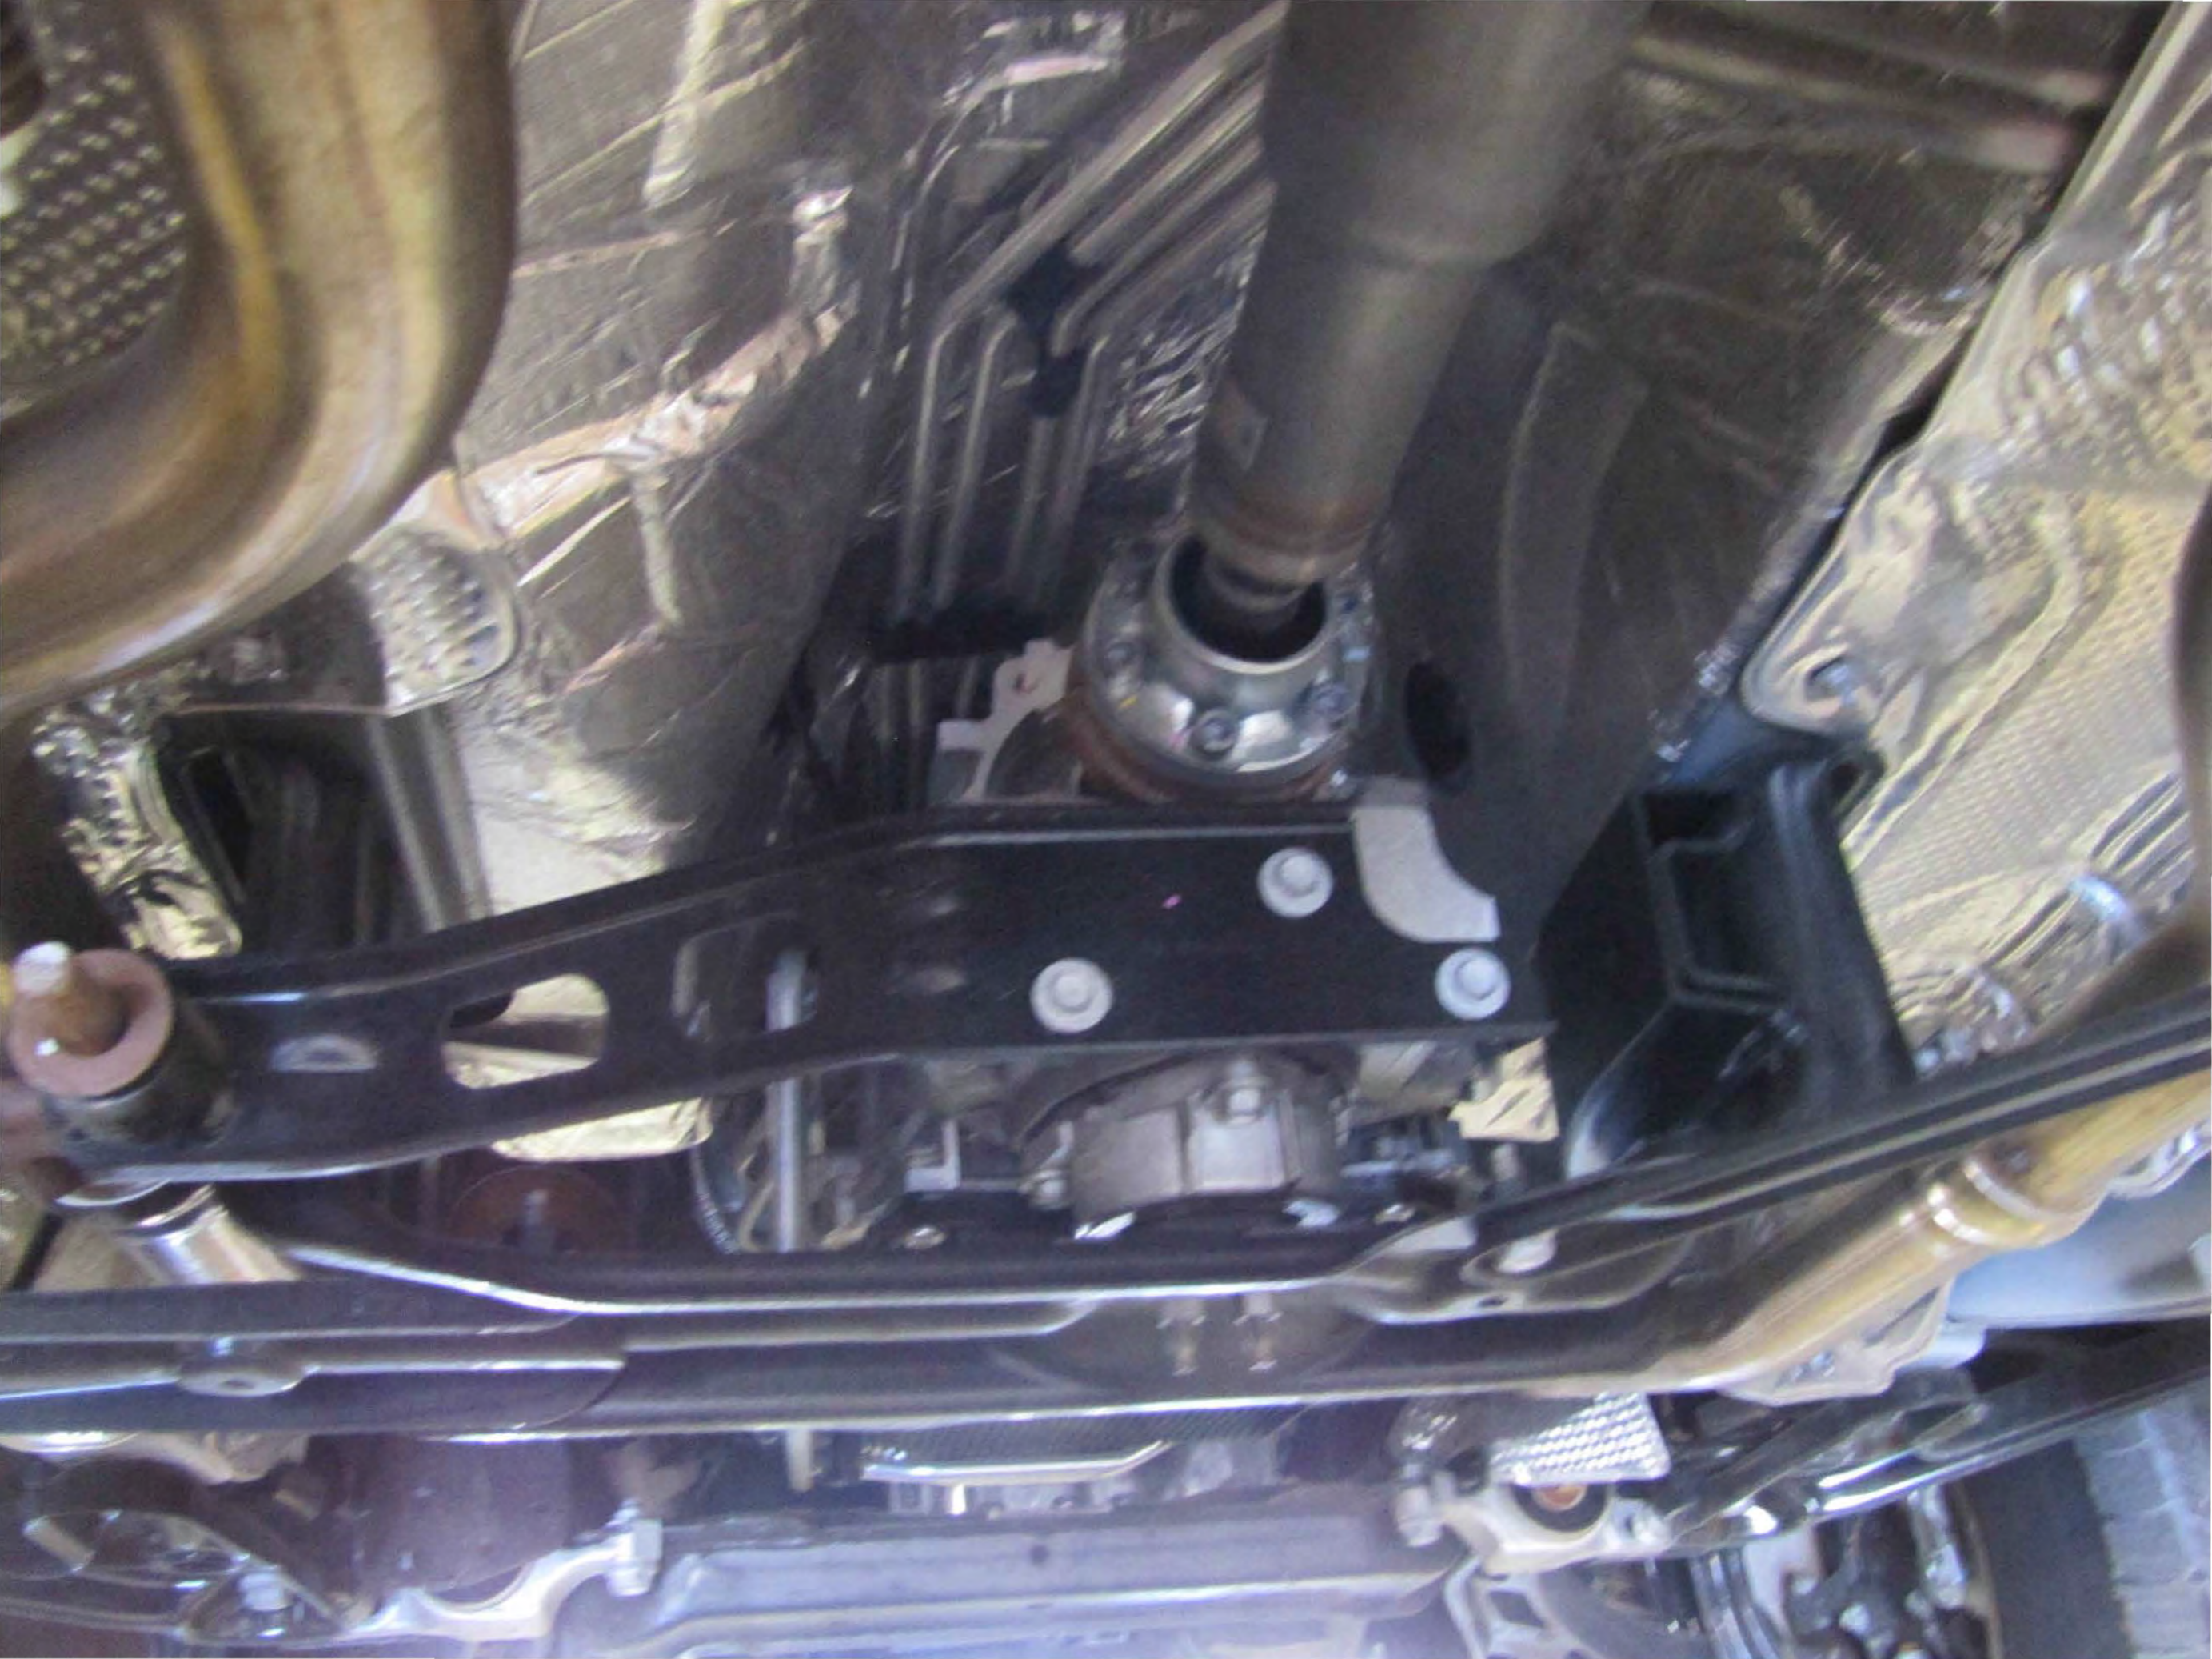

PE15-030

FLAT CHRYSLER

11-24-2015

ENCLOSURE 4

CAIR Backup

CLEANED TCU

P...

NO  
SMOKING

8-111 Line  
Serve to Center

LLC

GVWR: 2949 KG 6500 LB  
WITH P265/60R18 109T TIRES  
MS AT 250 KPA ( 36 PSI) COLD  
WITH P265/60R18 109T TIRES  
MS AT 250 KPA ( 36 PSI) COLD

THIS VEHICLE CONFORMS TO ALL APPLICABLE U.S.A. FEDERAL MOTOR VEHICLE SAFETY STANDARDS IN EFFECT ON THE DATE OF MANUFACTURE SHOWN ABOVE.