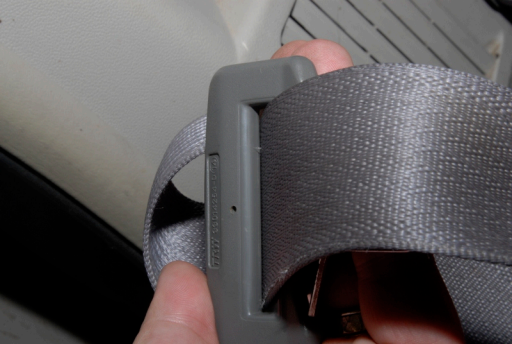

TRITON 33006254-V074

TRV 35016250-5700

Ergo®
3300425A-1014

TRIT 33014254-V(14)

TR7 33014254-0 (10)

TRW 33014254-D10

© 2007 Apple Computer, Inc. All rights reserved.

TRITON SS014254-0