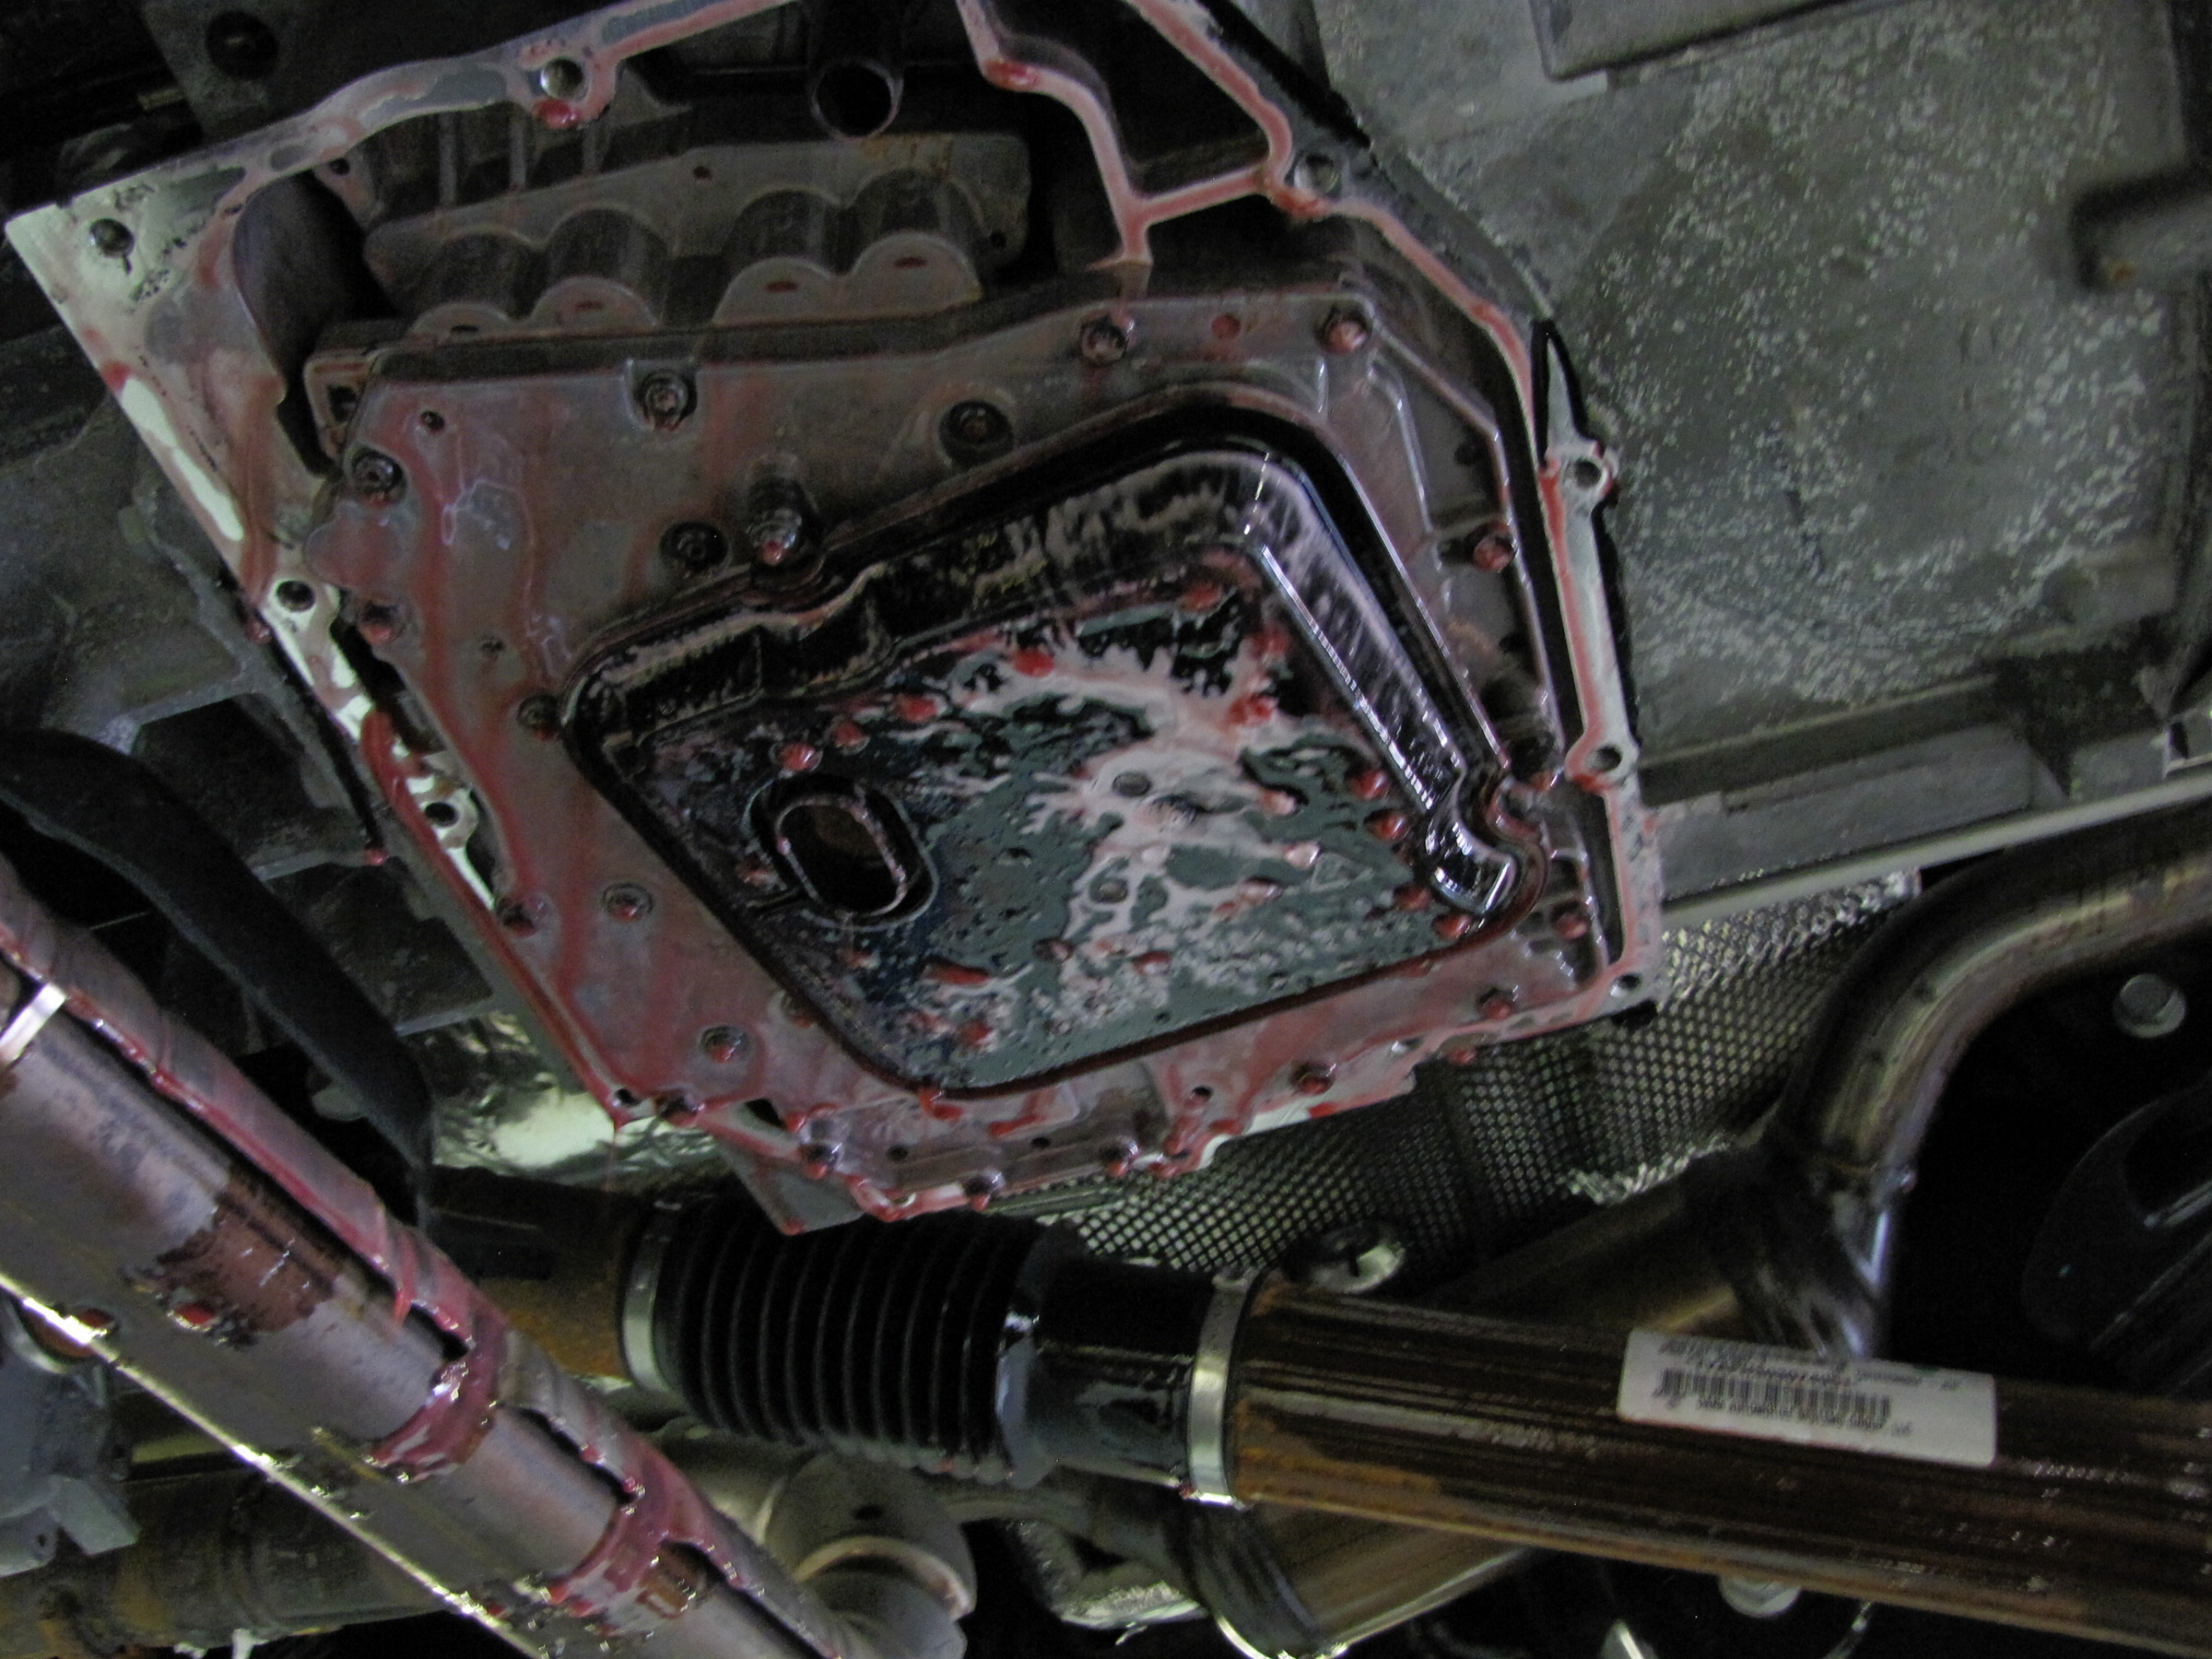

DP14-004

CHRYSLER

9/15/2014

Legals and Cust Complaints

PUBLIC

SPICER PART: 3510367-3
TYAPH303074951
LOT: Y201010300064 - JCR
DANA AUTOMOTIVE SYSTEMS GROUP, LLC

875924
M25219-A4

774450004854
MADE IN MEXICO BY WESTGAL GROUP, LLC