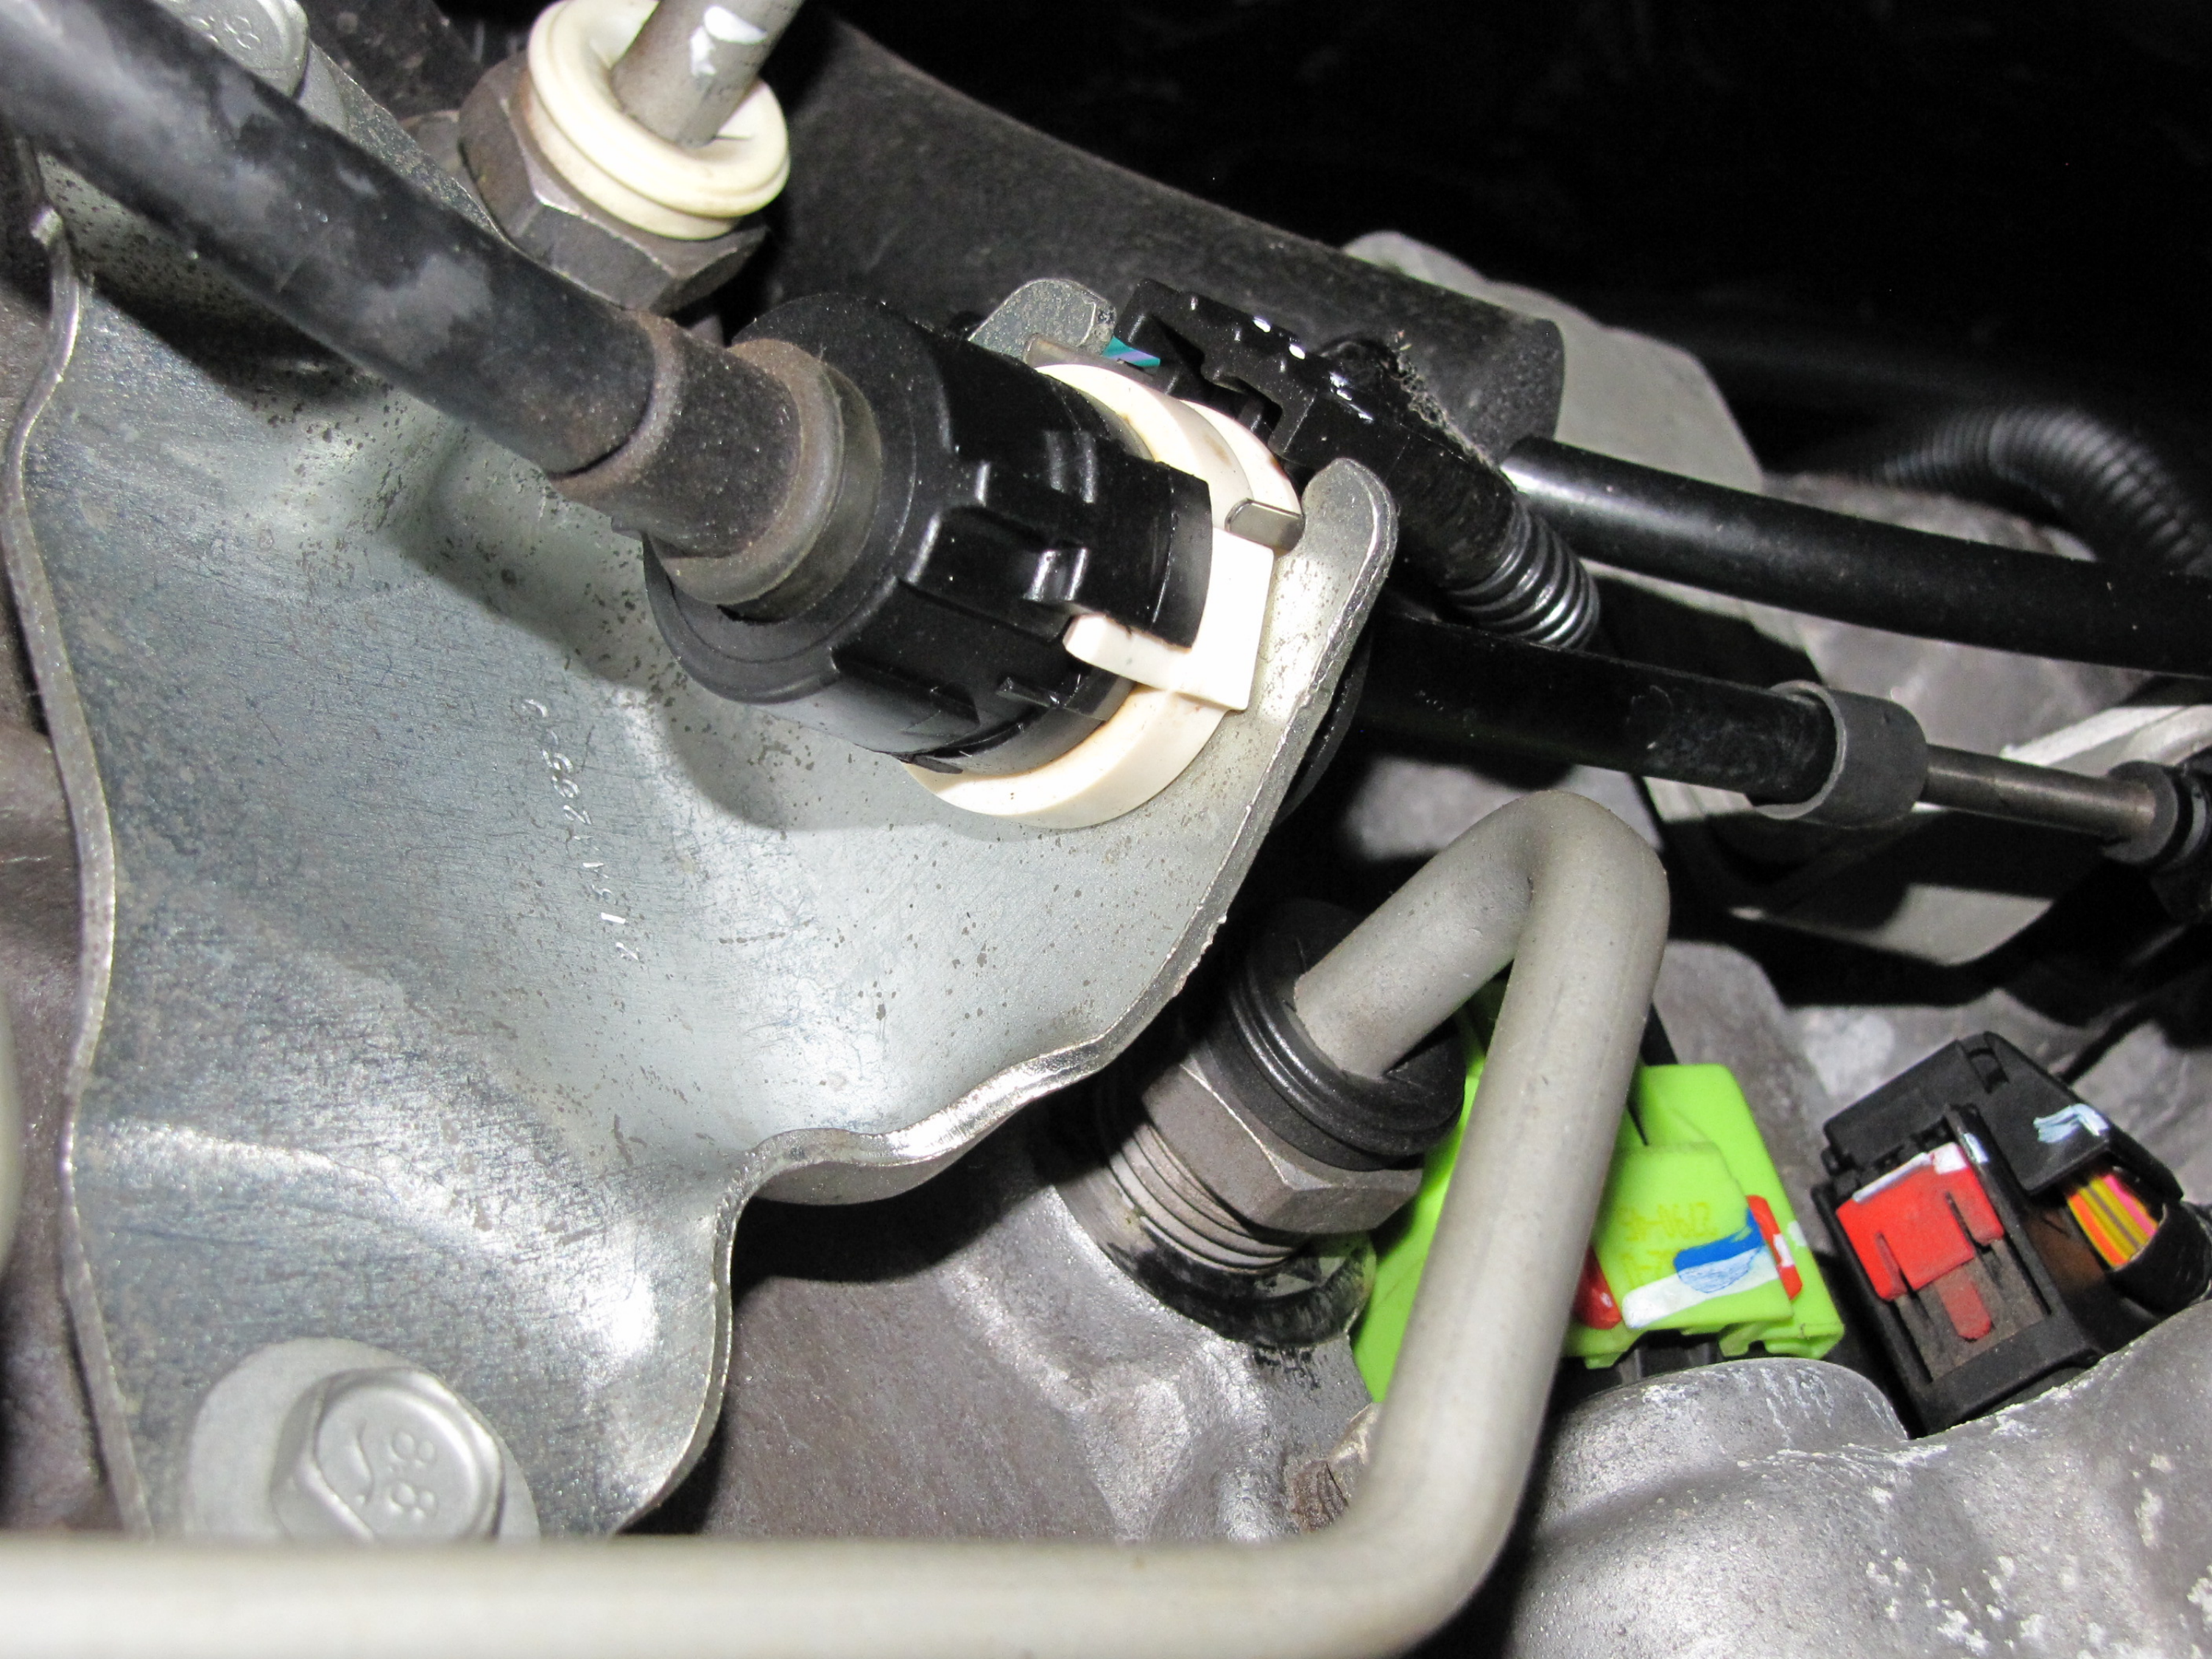

DP14-004

CHRYSLER

9/15/2014

Legals and Cust Complaints

PUBLIC

SPICER PART: 3510367-3
TYAPH303074951
LOT: Y201010300064 - JCR
DANA AUTOMOTIVE SYSTEMS GROUP, LLC

875924
M25219-A4

774450004854
MADE IN MEXICO BY WESTGAL GROUP, LLC