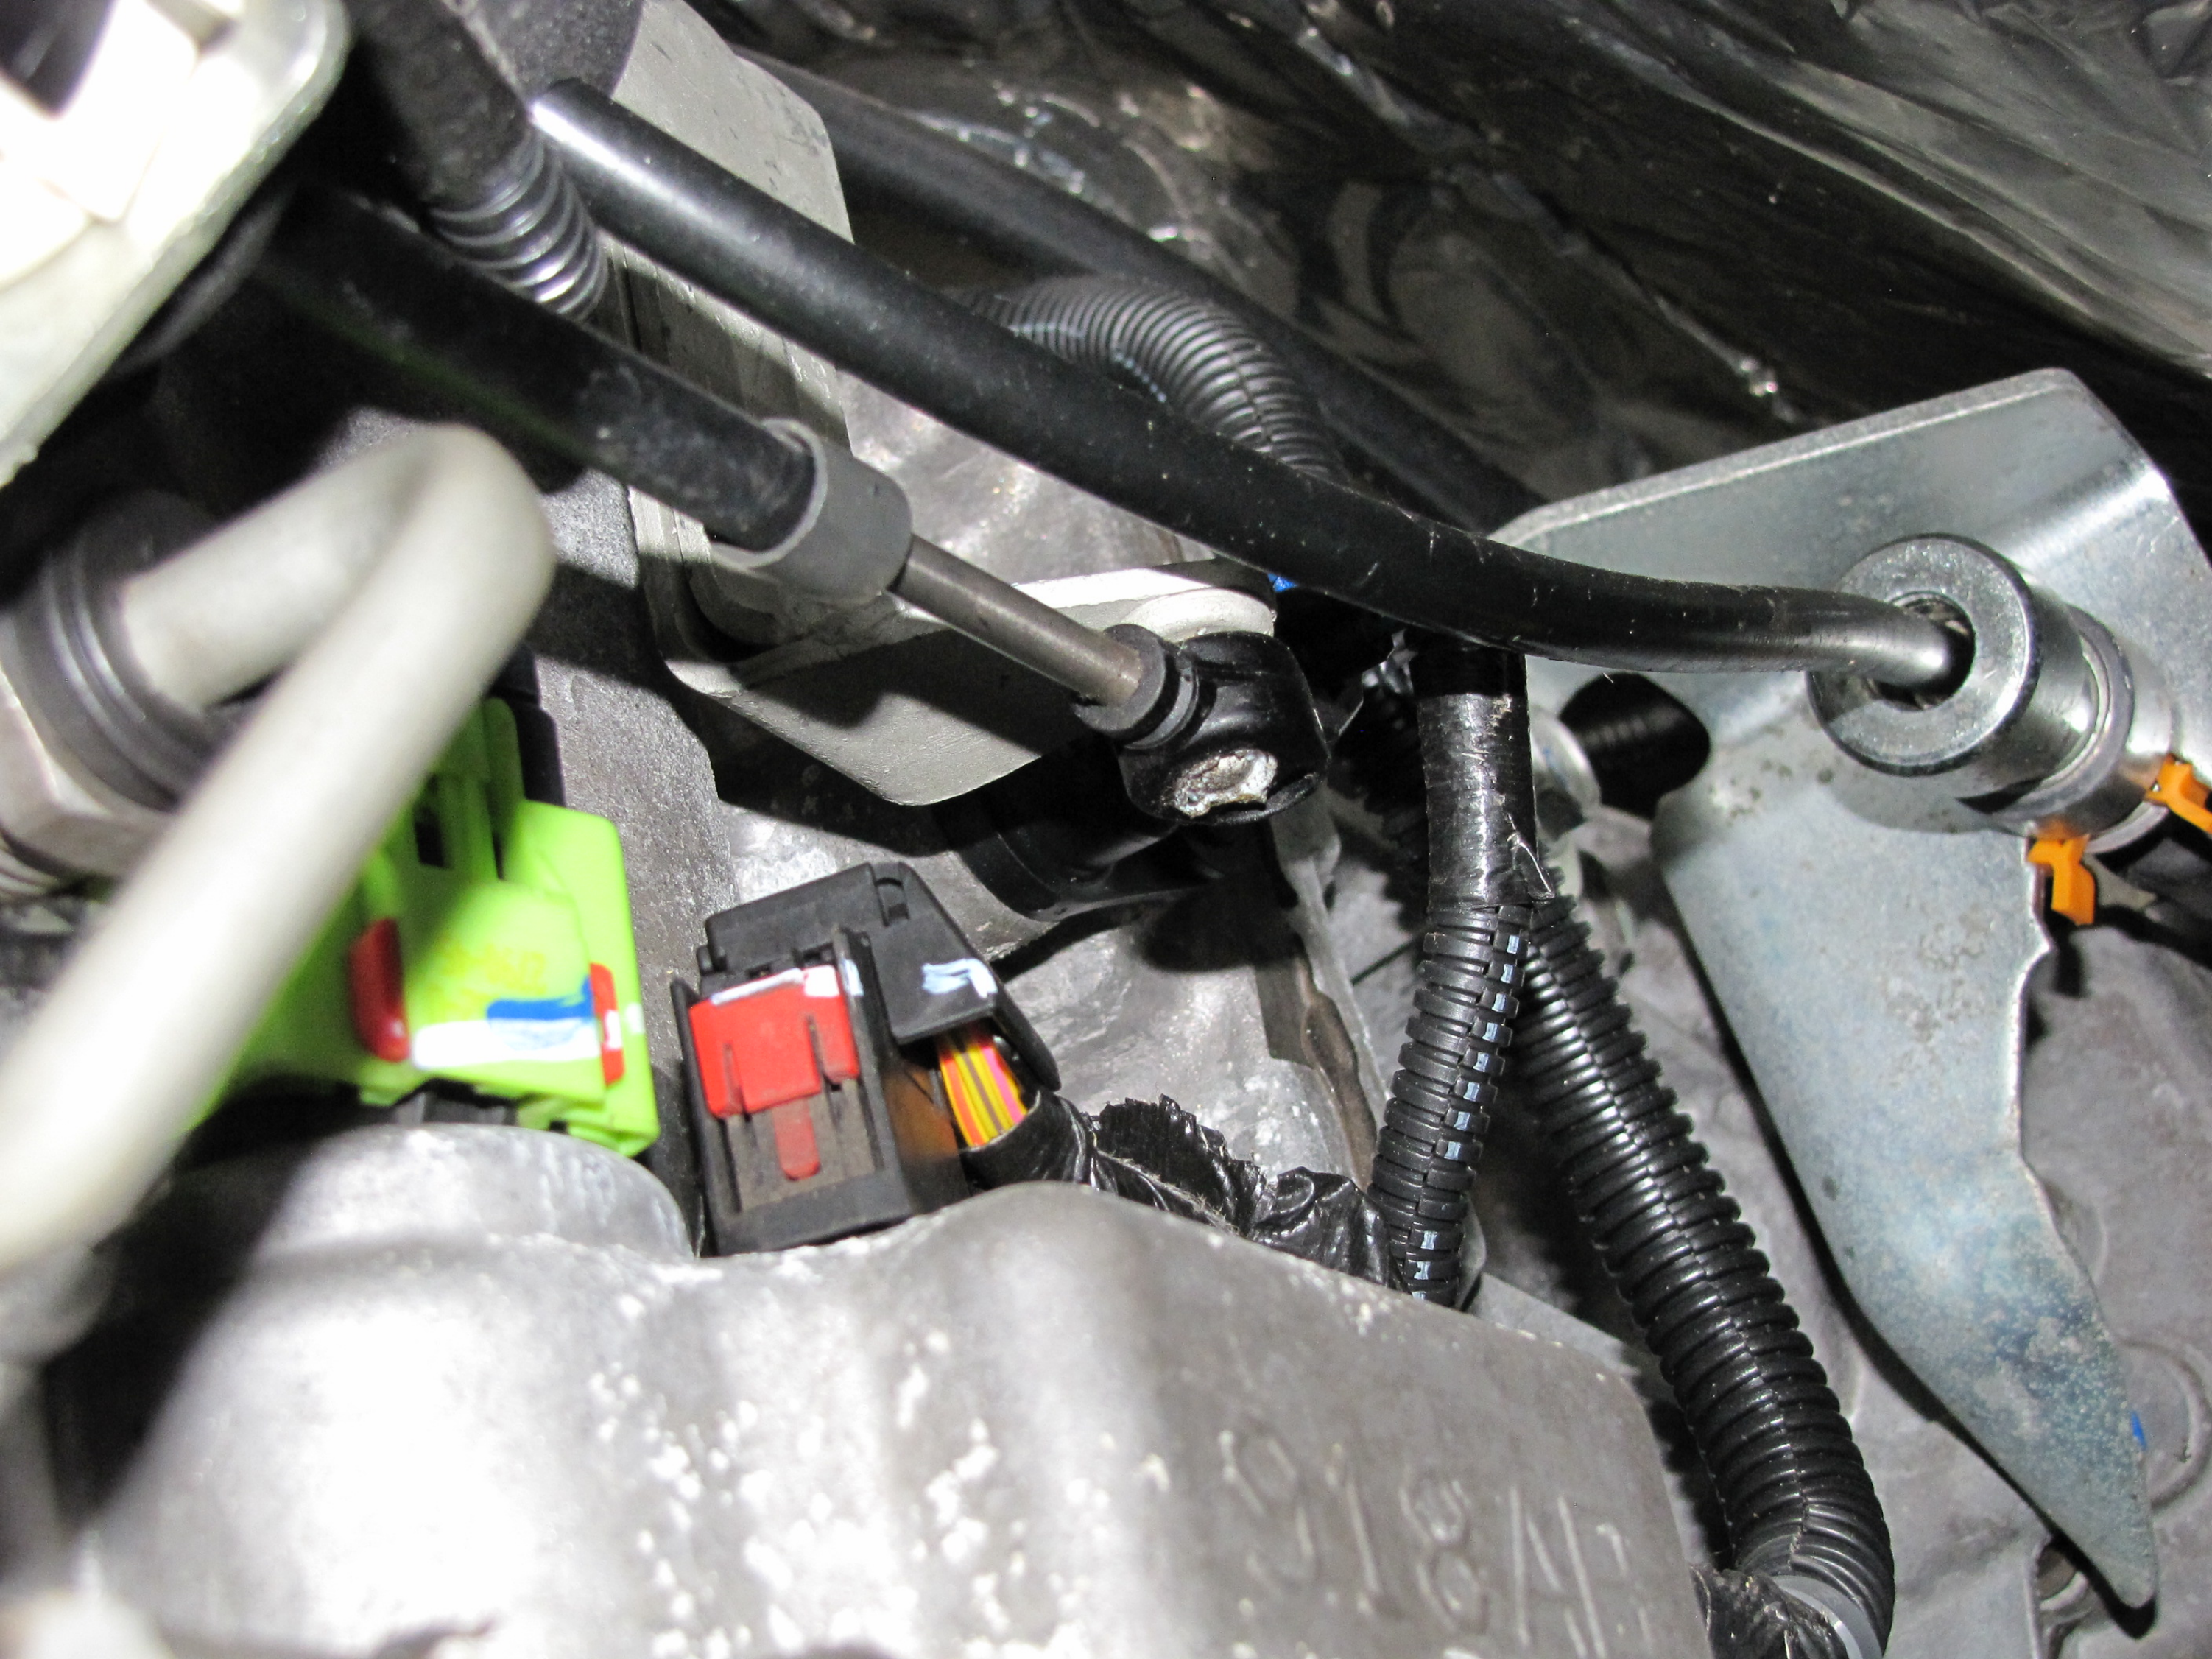

DP14-004

CHRYSLER

9/15/2014

Legals and Cust Complaints

PUBLIC

SPICER PART: 3510367-3
TYAPH303074951
LOT: Y201010300064 - JCR
DANA AUTOMOTIVE SYSTEMS GROUP, LLC

875924
M25219-A4

774450004854
MADE IN MEXICO BY WESTGAL GROUP, LLC