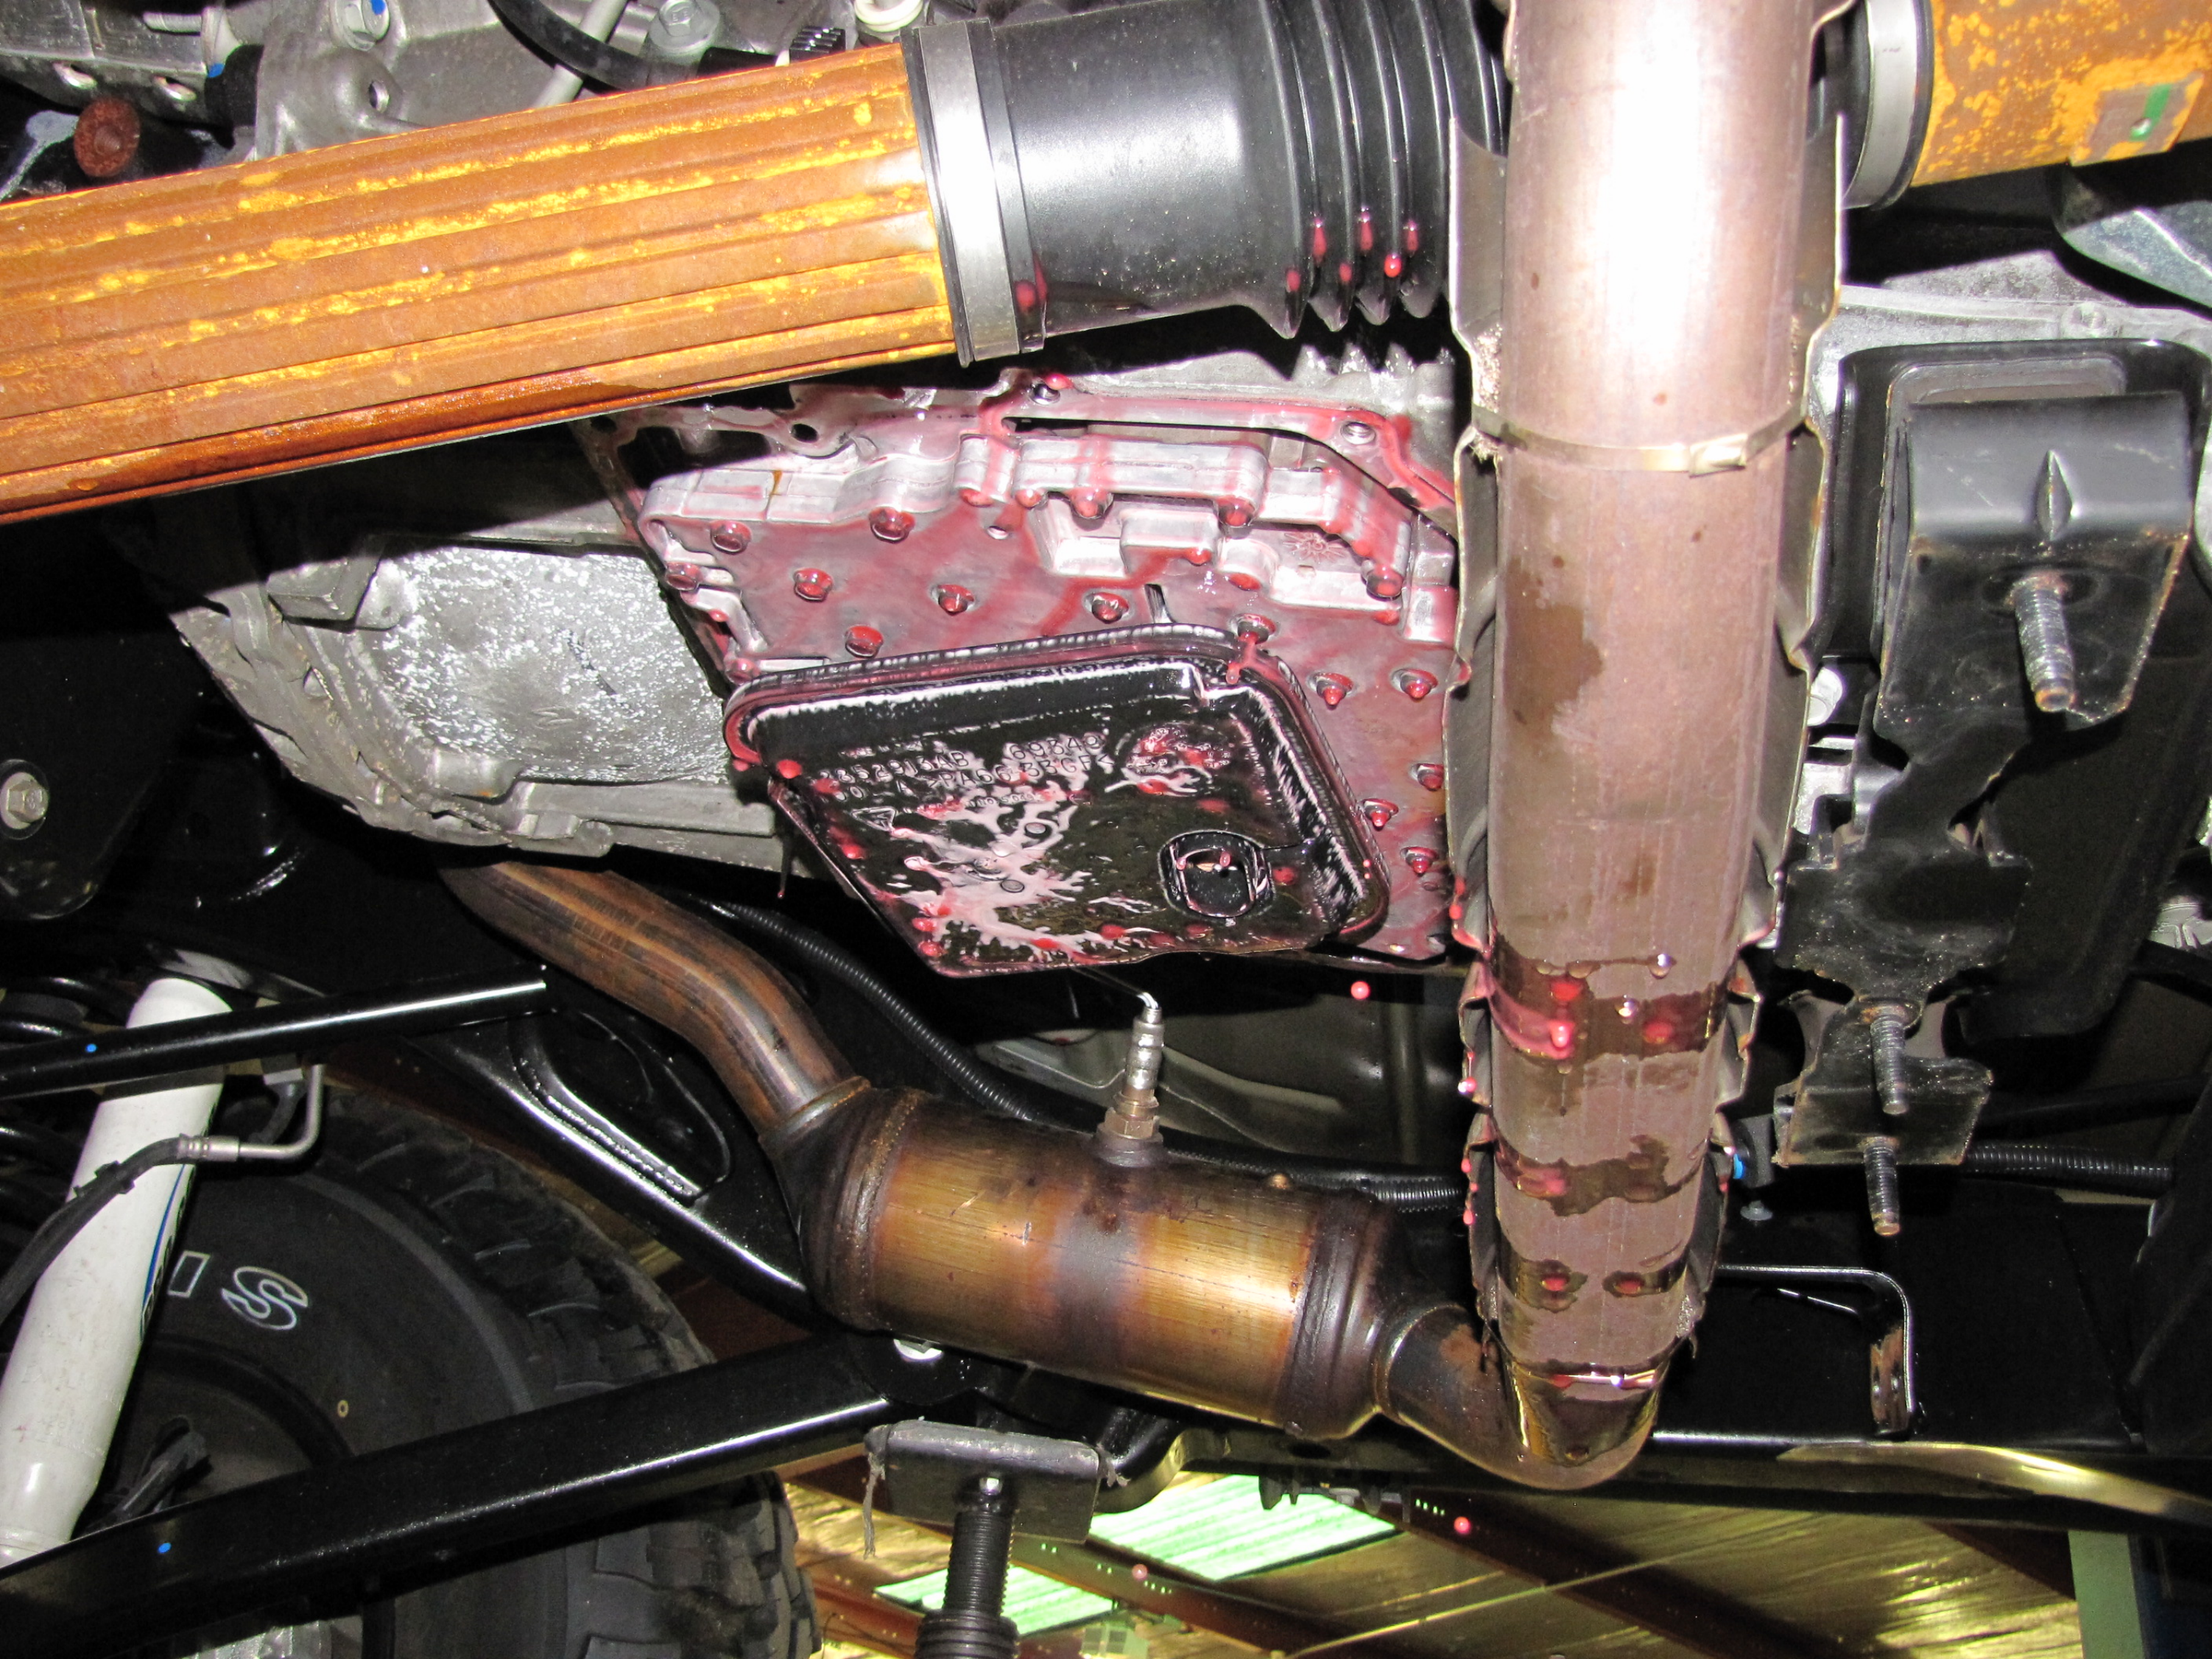

DP14-004

CHRYSLER

9/15/2014

Legals and Cust Complaints

PUBLIC

SPICER PART: 3510367-3
TYAPH303074951
LOT: Y201010300064 - JCR
DANA AUTOMOTIVE SYSTEMS GROUP, LLC

875924
M25219-A4

774450004854
MADE IN MEXICO BY WESTGAL GROUP, LLC