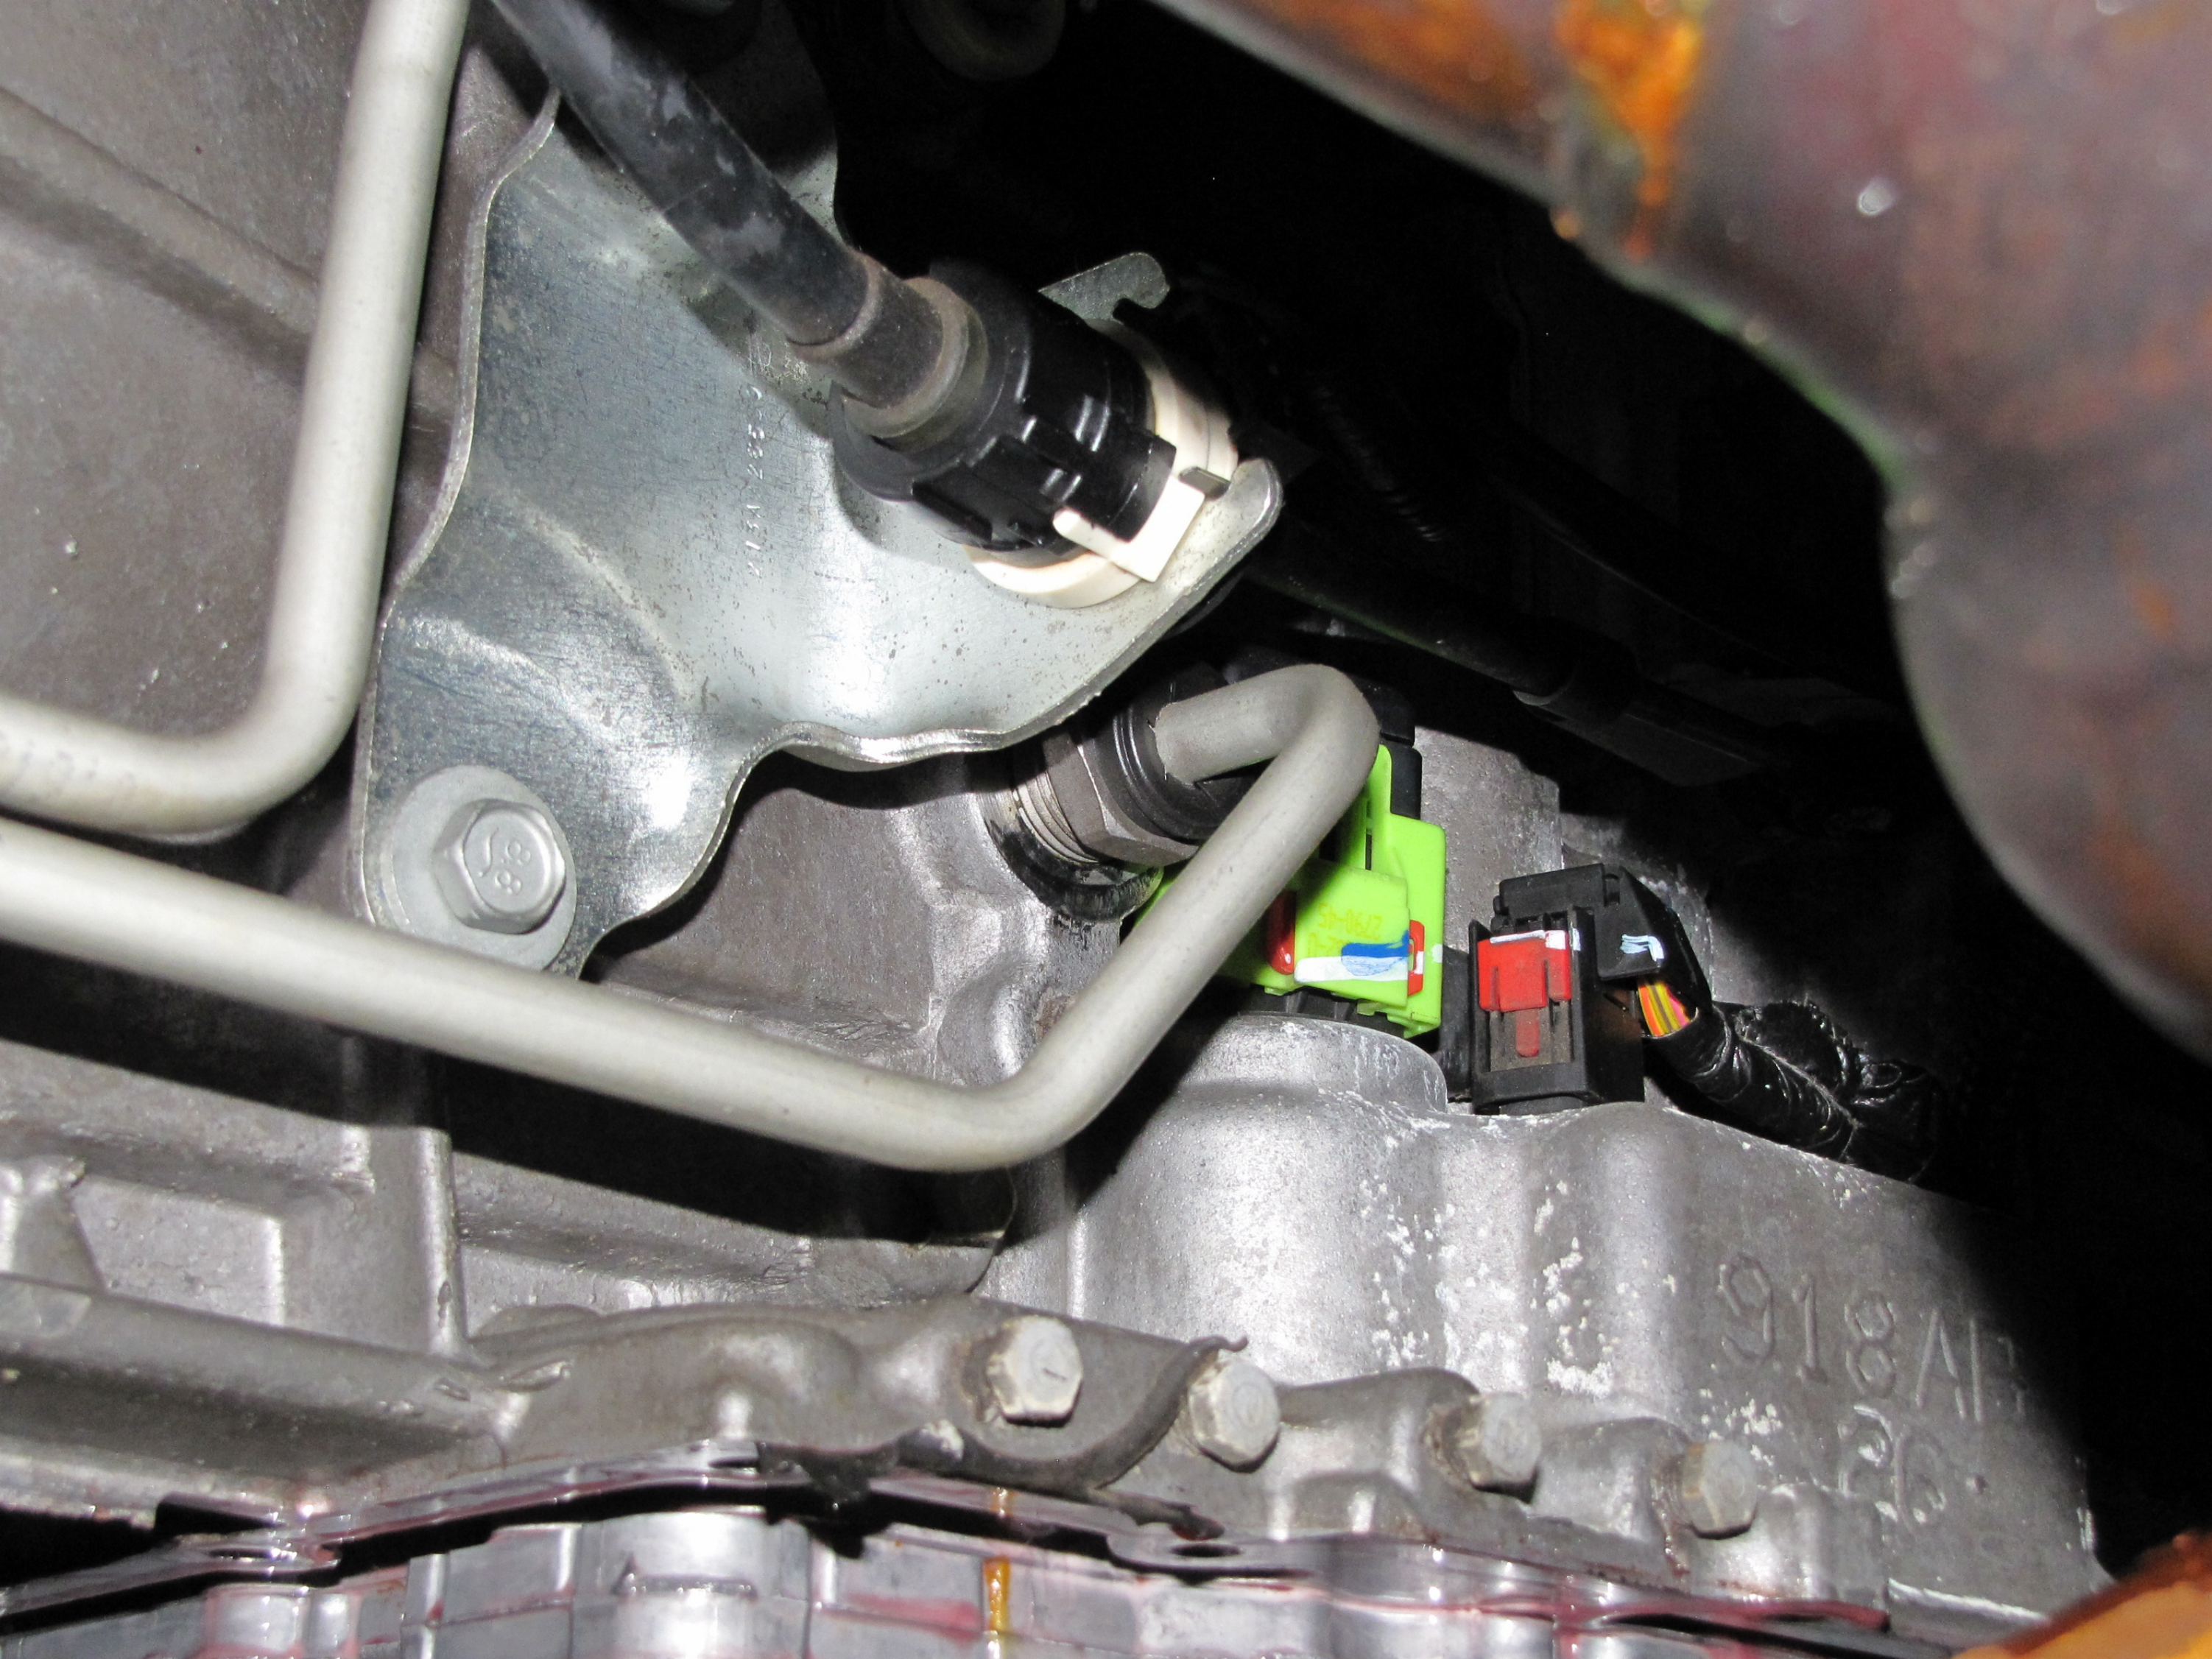

DP14-004

CHRYSLER

9/15/2014

Legals and Cust Complaints

PUBLIC

SPICER PART: 3510367-3
TYAPH303074951
LOT: Y201010300064 - JCR
DANA AUTOMOTIVE SYSTEMS GROUP, LLC

875924
M25219-A4

774450004854
MADE IN MEXICO BY WESTGAL GROUP, LLC