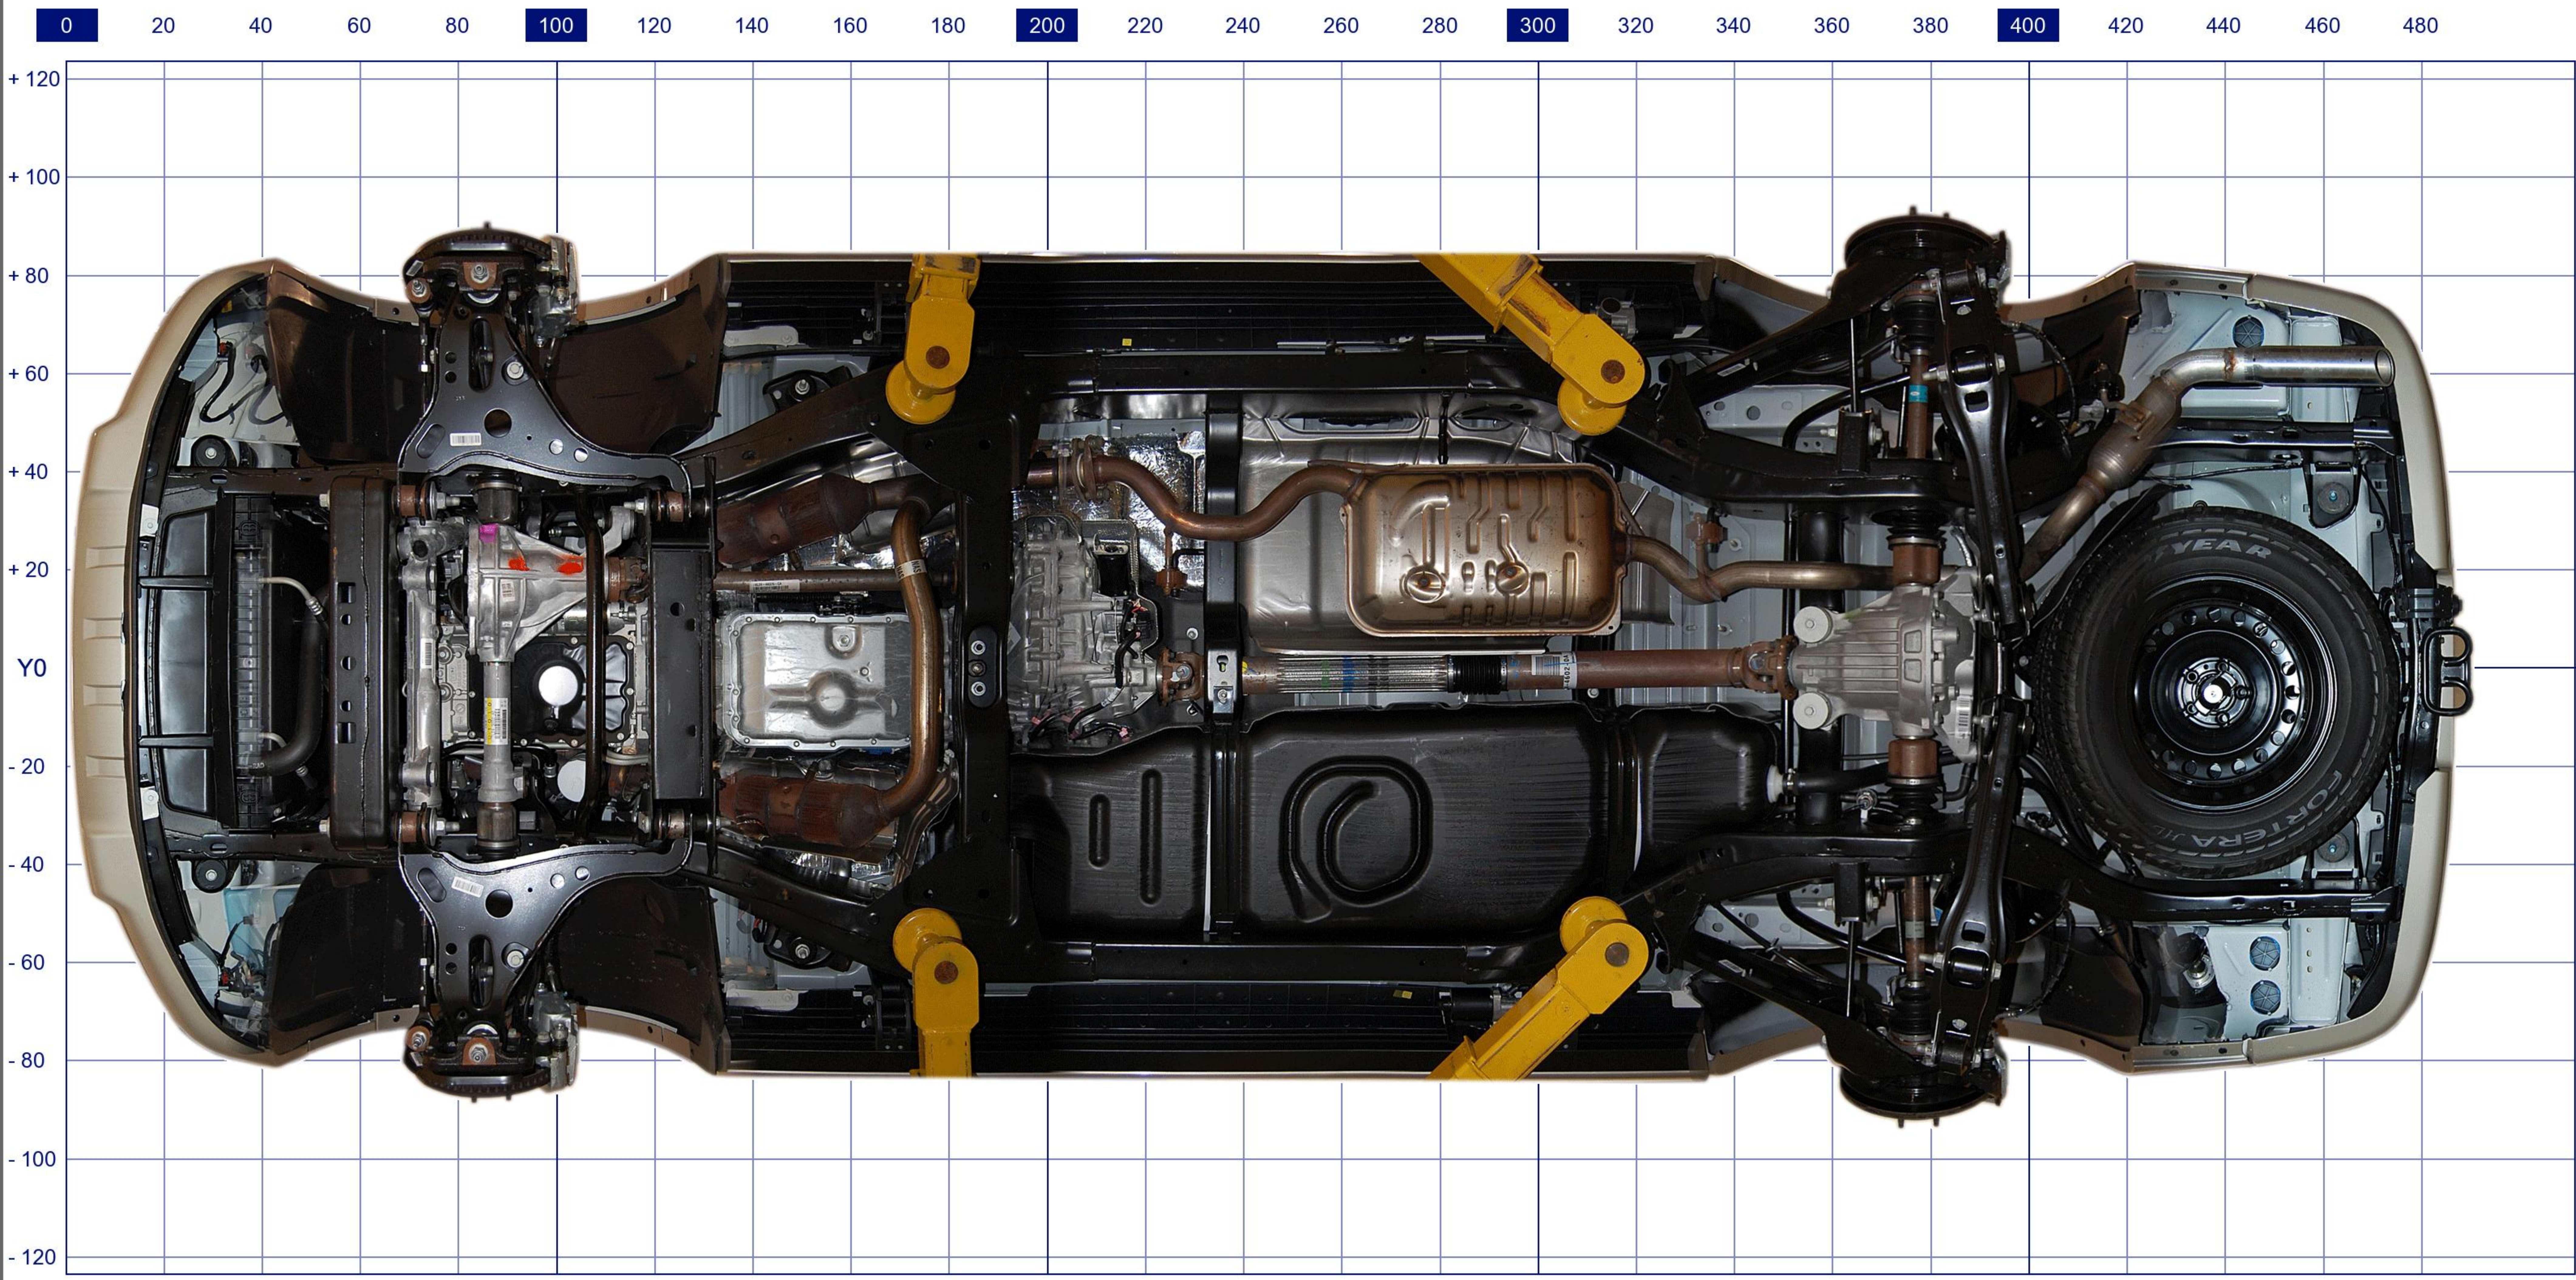

15711

EA12-005

FORD

2/18/2013

APPENDIX F

2006-2010 Exemplar

Underbody

A2Mac1.com
Automotive Benchmarking
DATE: 04/10/2008
SCALE: 20 cm

VEHICLE :
FORD Explorer Eddie Bauer 4X4 (2008)
PRODUCT :
Underbody