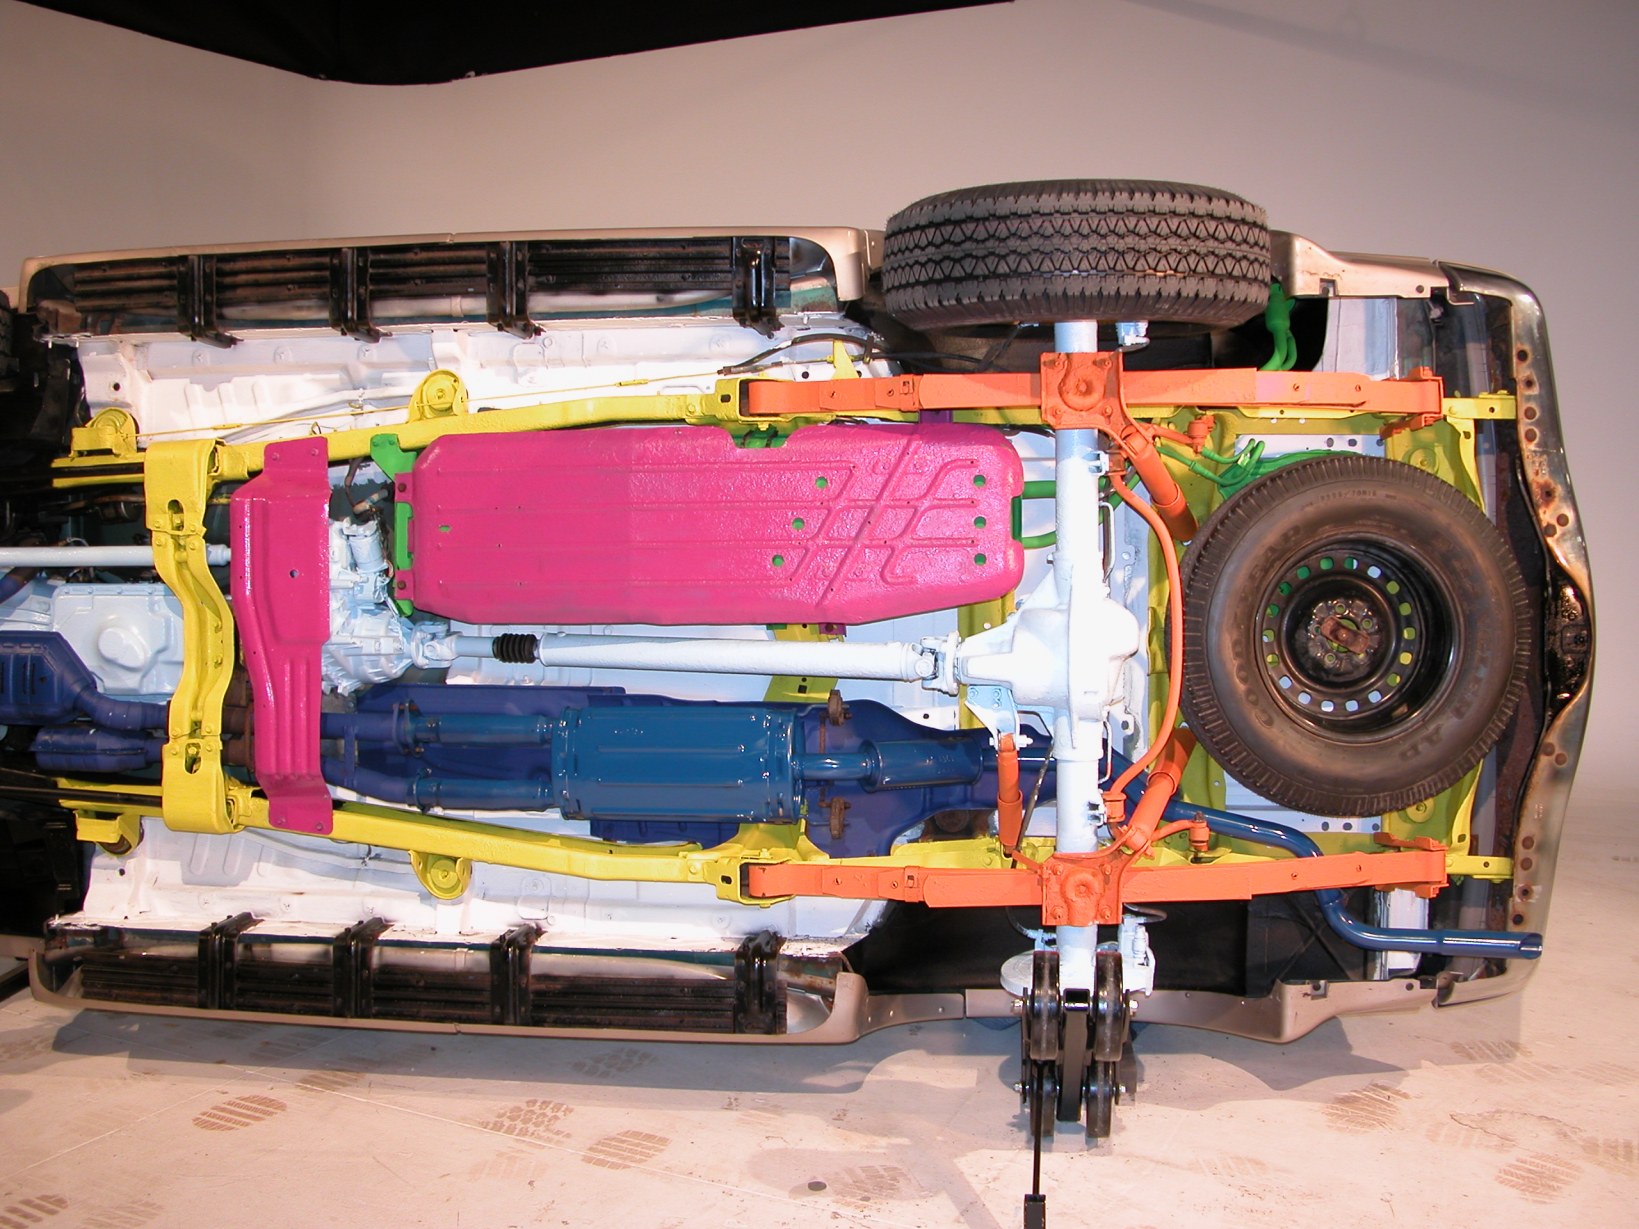

EA12-005

FORD

2/18/2013

APPENDIX F

1993 - 1994 Exemplar

Underbody

EA12-005

FORD

2/18/2013

APPENDIX F

1995 - 2001 Exemplar

Underbody

EA12-005

FORD

2/18/2013

APPENDIX F

15711

EA12-005

FORD

2/18/2013

APPENDIX F

2006-2010 Exemplar

Underbody

A2Mac1.com
Automotive Benchmarking
DATE: 04/10/2008
SCALE: 20 cm

VEHICLE :
FORD Explorer Eddie Bauer 4X4 (2008)
PRODUCT :
Underbody