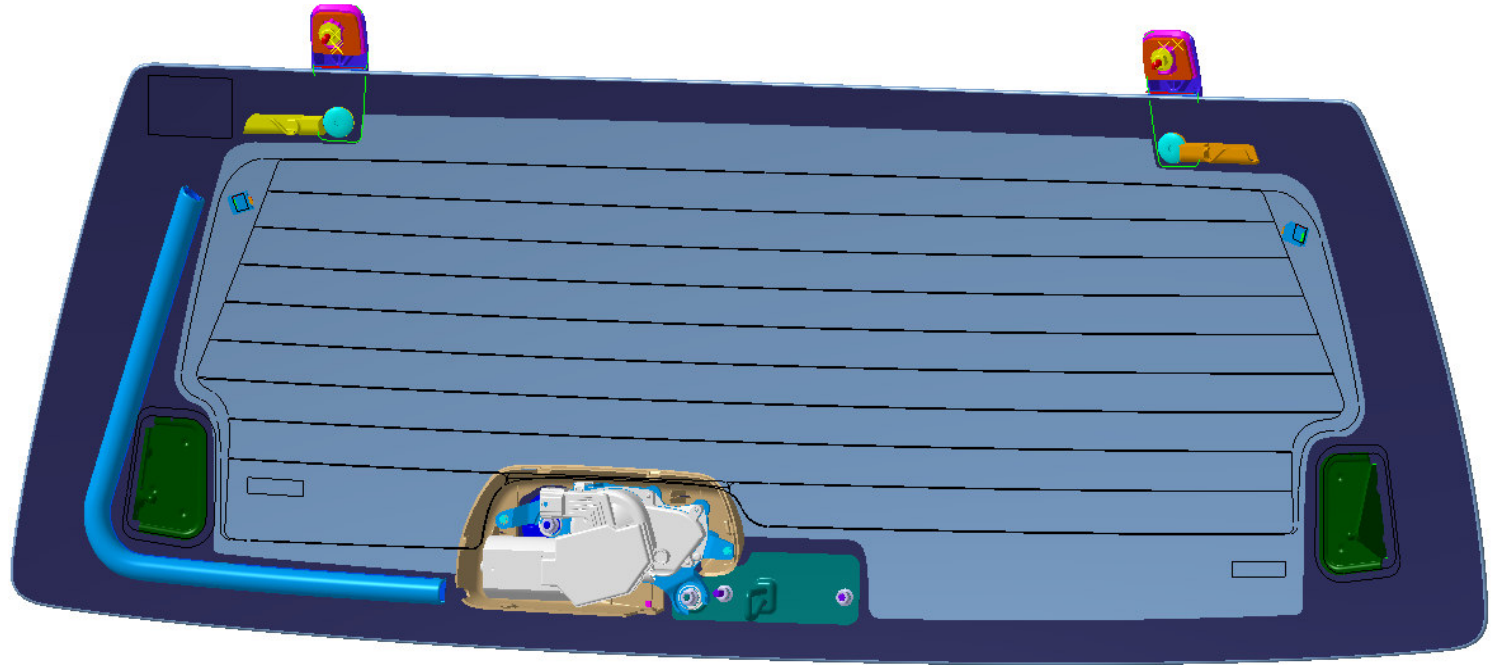

# 2008-2011 Model Year Ford Escape/Mariner Liftglass Glass

**Bonded Striker Plate**

**Vehicles built on or  
before Oct 15, 2010**

Handle

# 2011 Model Year Ford Escape/Mariner Liftglass Glass

Through-Bolt Striker

Vehicles built after  
Oct 15, 2010

Handle stud and nut

Revised Striker Plate

# 2011 Model Year Ford Escape/Mariner Liftglass Glass

Through-Bolt Striker

Vehicles built after  
Oct 15, 2010

Wiper Motor Cover

Revised Handle