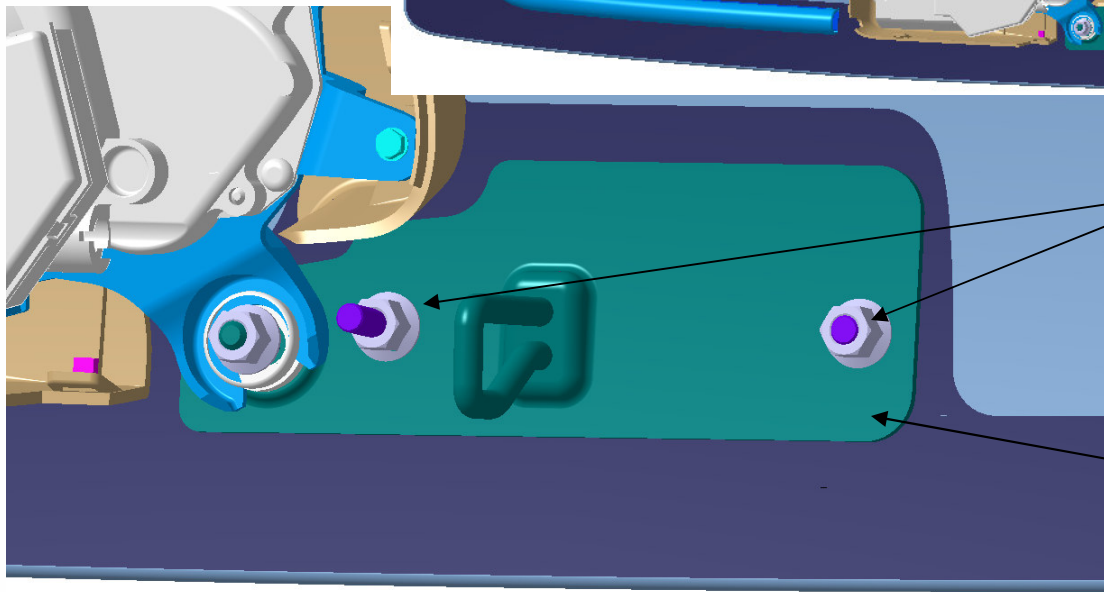

# 2008-2011 Model Year Ford Escape/Mariner Liftglass Glass

**Bonded Striker Plate**

**Vehicles built on or  
before Oct 15, 2010**

Handle

# 2011 Model Year Ford Escape/Mariner Liftglass Glass

Through-Bolt Striker

Vehicles built after  
Oct 15, 2010

Handle stud and nut

Revised Striker Plate

# 2011 Model Year Ford Escape/Mariner Liftglass Glass

Through-Bolt Striker

Vehicles built after  
Oct 15, 2010

Wiper Motor Cover

Revised Handle