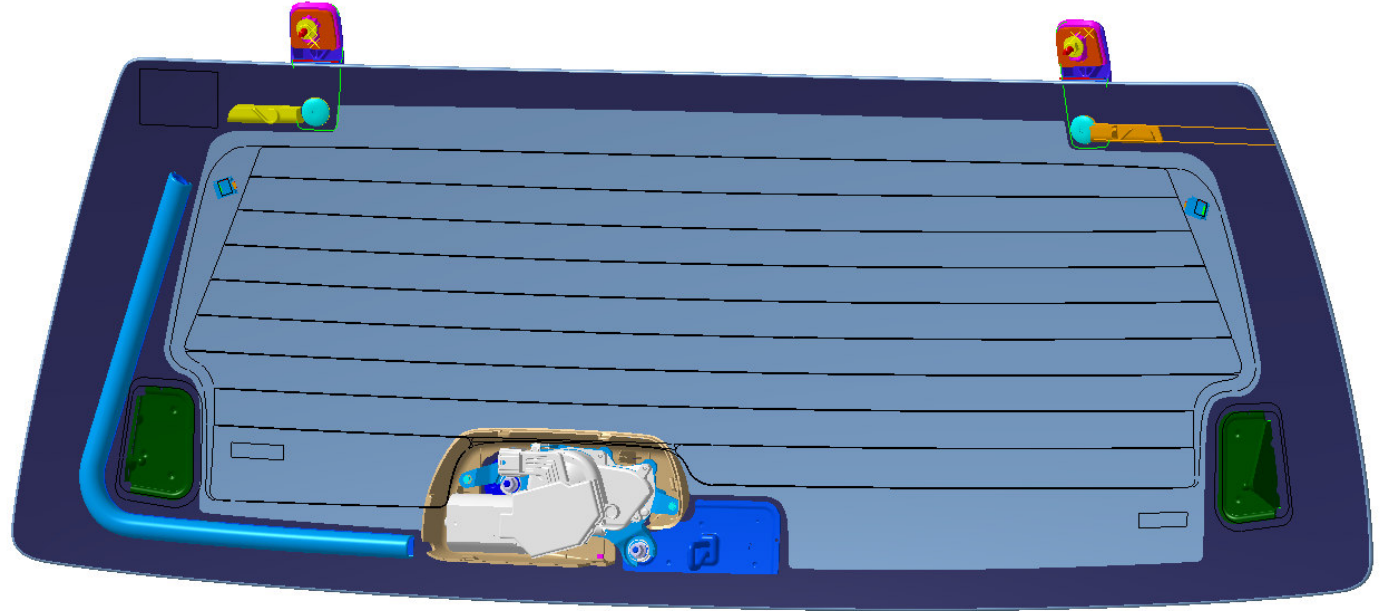

## 2008-2011 Model Year Ford Escape/Mariner Liftglass Glass

**Bonded Striker Plate**

**Vehicles built on or before Oct 15, 2010**

Striker Plate

# 2008-2011 Model Year Ford Escape/Mariner Liftglass Glass

**Bonded Striker Plate**

**Vehicles built on or  
before Oct 15, 2010**

Handle

# 2011 Model Year Ford Escape/Mariner Liftglass Glass

Through-Bolt Striker

Vehicles built after  
Oct 15, 2010

Handle stud and nut

Revised Striker Plate

# 2011 Model Year Ford Escape/Mariner Liftglass Glass

Through-Bolt Striker

Vehicles built after  
Oct 15, 2010

Wiper Motor Cover

Revised Handle