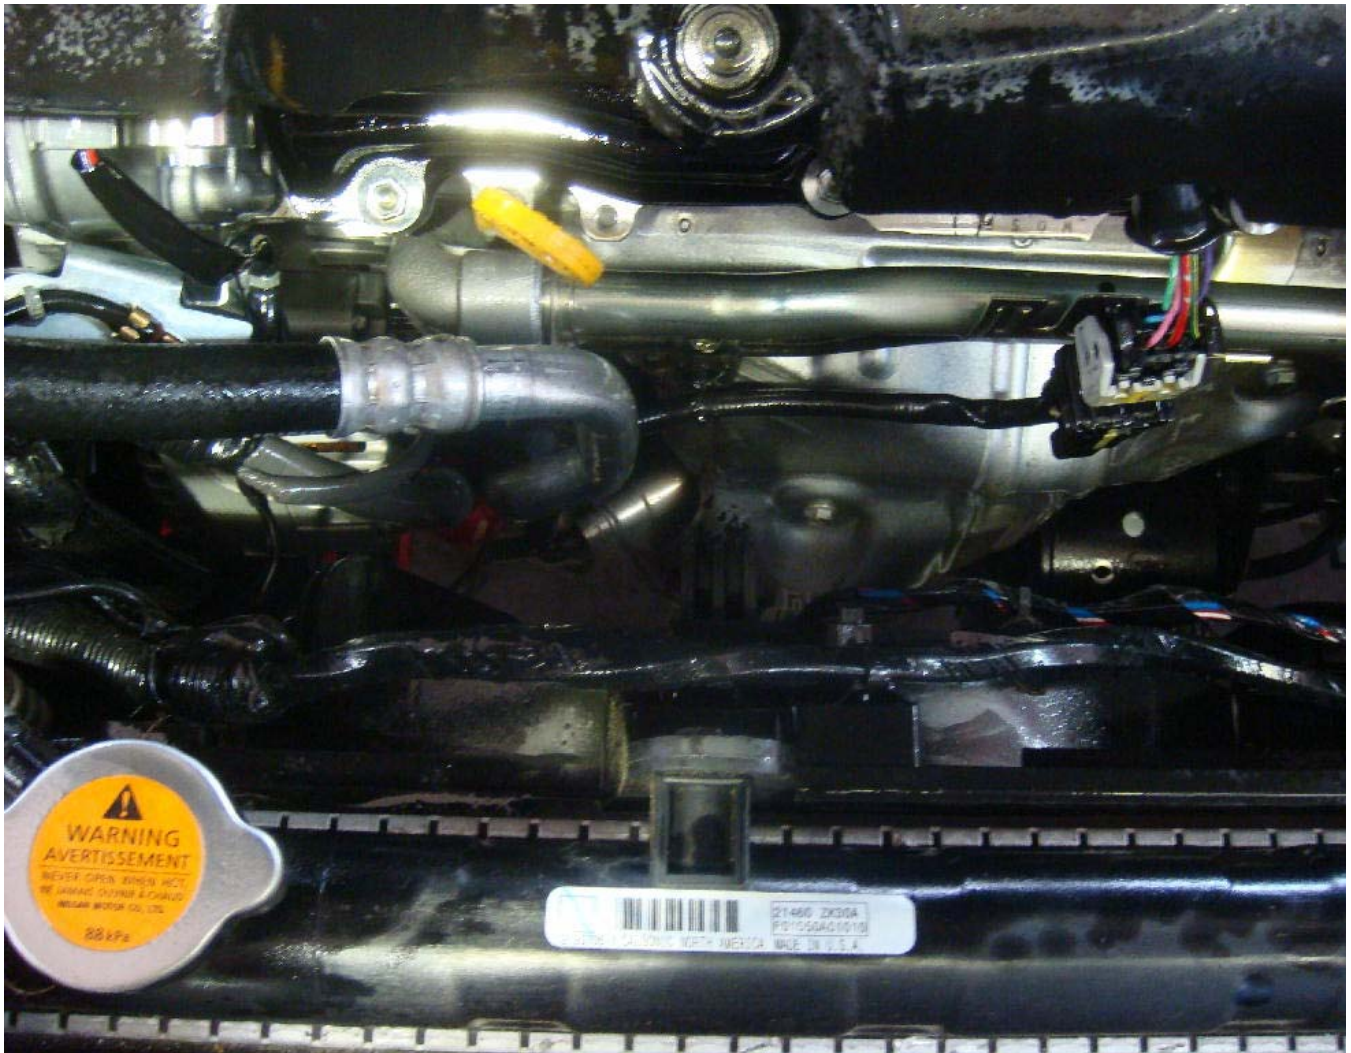

All File Attachments for:
NA-TR-2008-00730

**Photo 1 of incident A/T cooler
hose - VIN 8C [REDACTED].**

**Photo 2 of incident A/T cooler
hose - VIN 8C [REDACTED].**

Photo of undercarriage of
incident vehicle - VIN 80 [REDACTED]

Photo 1 of top / front of incident vehicle engine - VIN 8C [REDACTED].

Photo 2 of top / front of incident vehicle engine - VIN 8C [REDACTED].

Photo 3 of top / front of incident vehicle engine - VIN 8C [REDACTED]

Photo 4 of top / front of incident vehicle engine - VIN 8C [REDACTED].

Photo of incident vehicle intake duct - VIN 80[REDACTED].

Photo 1 of incident vehicle hood insulator - VIN 8C [REDACTED].

Photo 2 of incident vehicle hood insulator - VIN 8C [REDACTED].