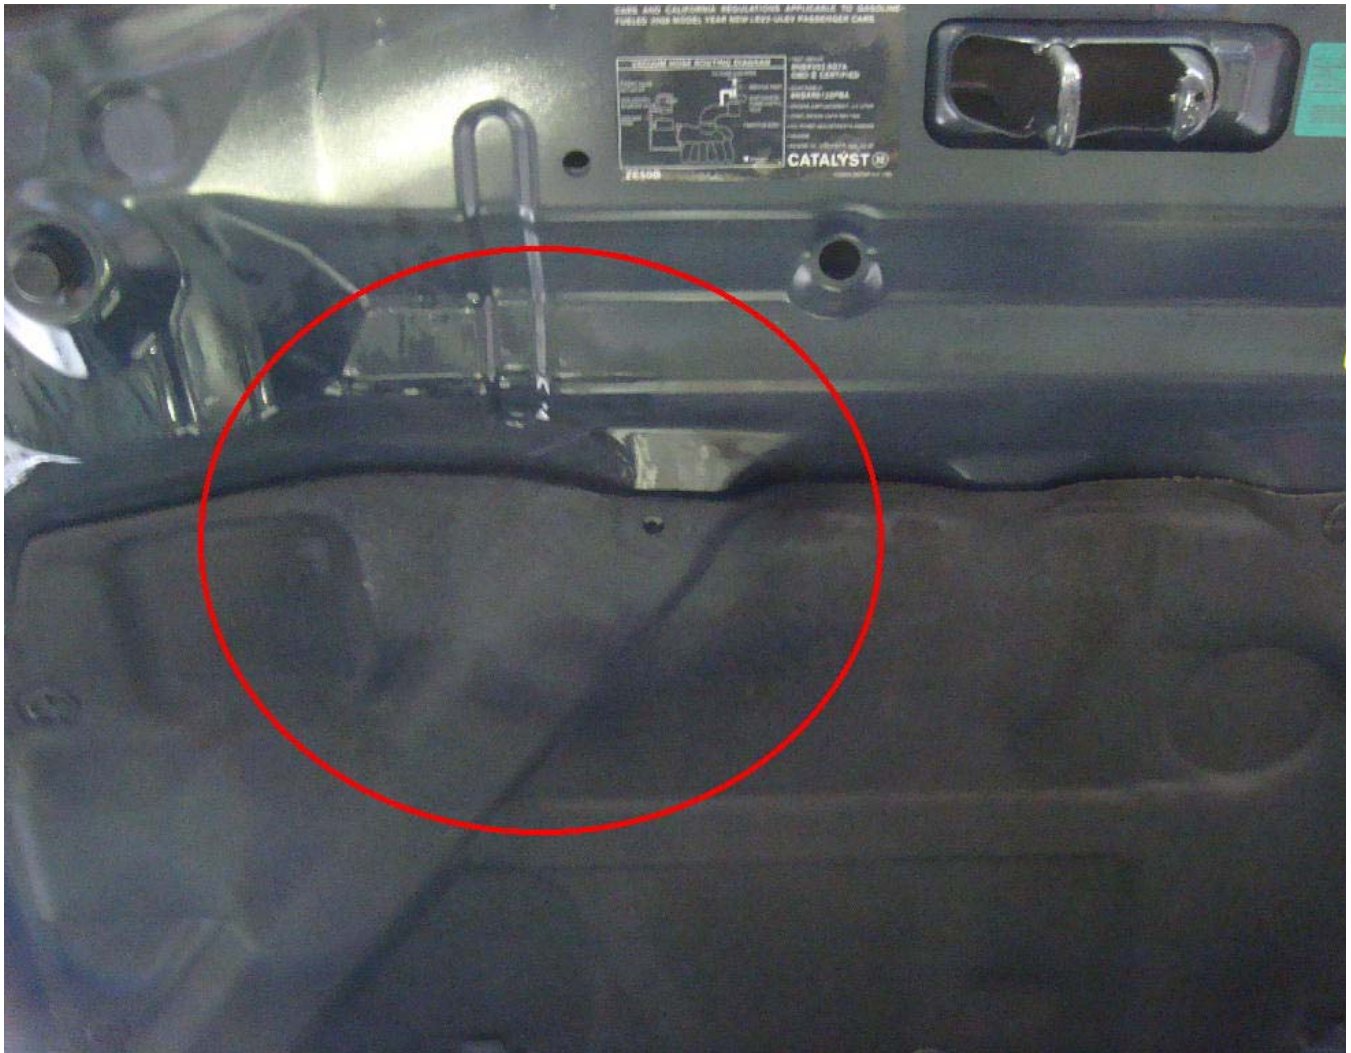

All File Attachments for:
NA-TR-2008-00730

**Photo 1 of incident A/T cooler
hose - VIN 8C [REDACTED].**

**Photo 2 of incident A/T cooler
hose - VIN 8C [REDACTED].**

Photo of undercarriage of
incident vehicle - VIN 80 [REDACTED]

Photo 1 of top / front of incident vehicle engine - VIN 8C [REDACTED].

Photo 2 of top / front of incident vehicle engine - VIN 8C [REDACTED].

Photo 3 of top / front of incident vehicle engine - VIN 8C [REDACTED]

Photo 4 of top / front of incident vehicle engine - VIN 8C [REDACTED].

Photo of incident vehicle intake duct - VIN 80[REDACTED].

Photo 1 of incident vehicle hood insulator - VIN 8C [REDACTED].

Photo 2 of incident vehicle hood insulator - VIN 8C [REDACTED].