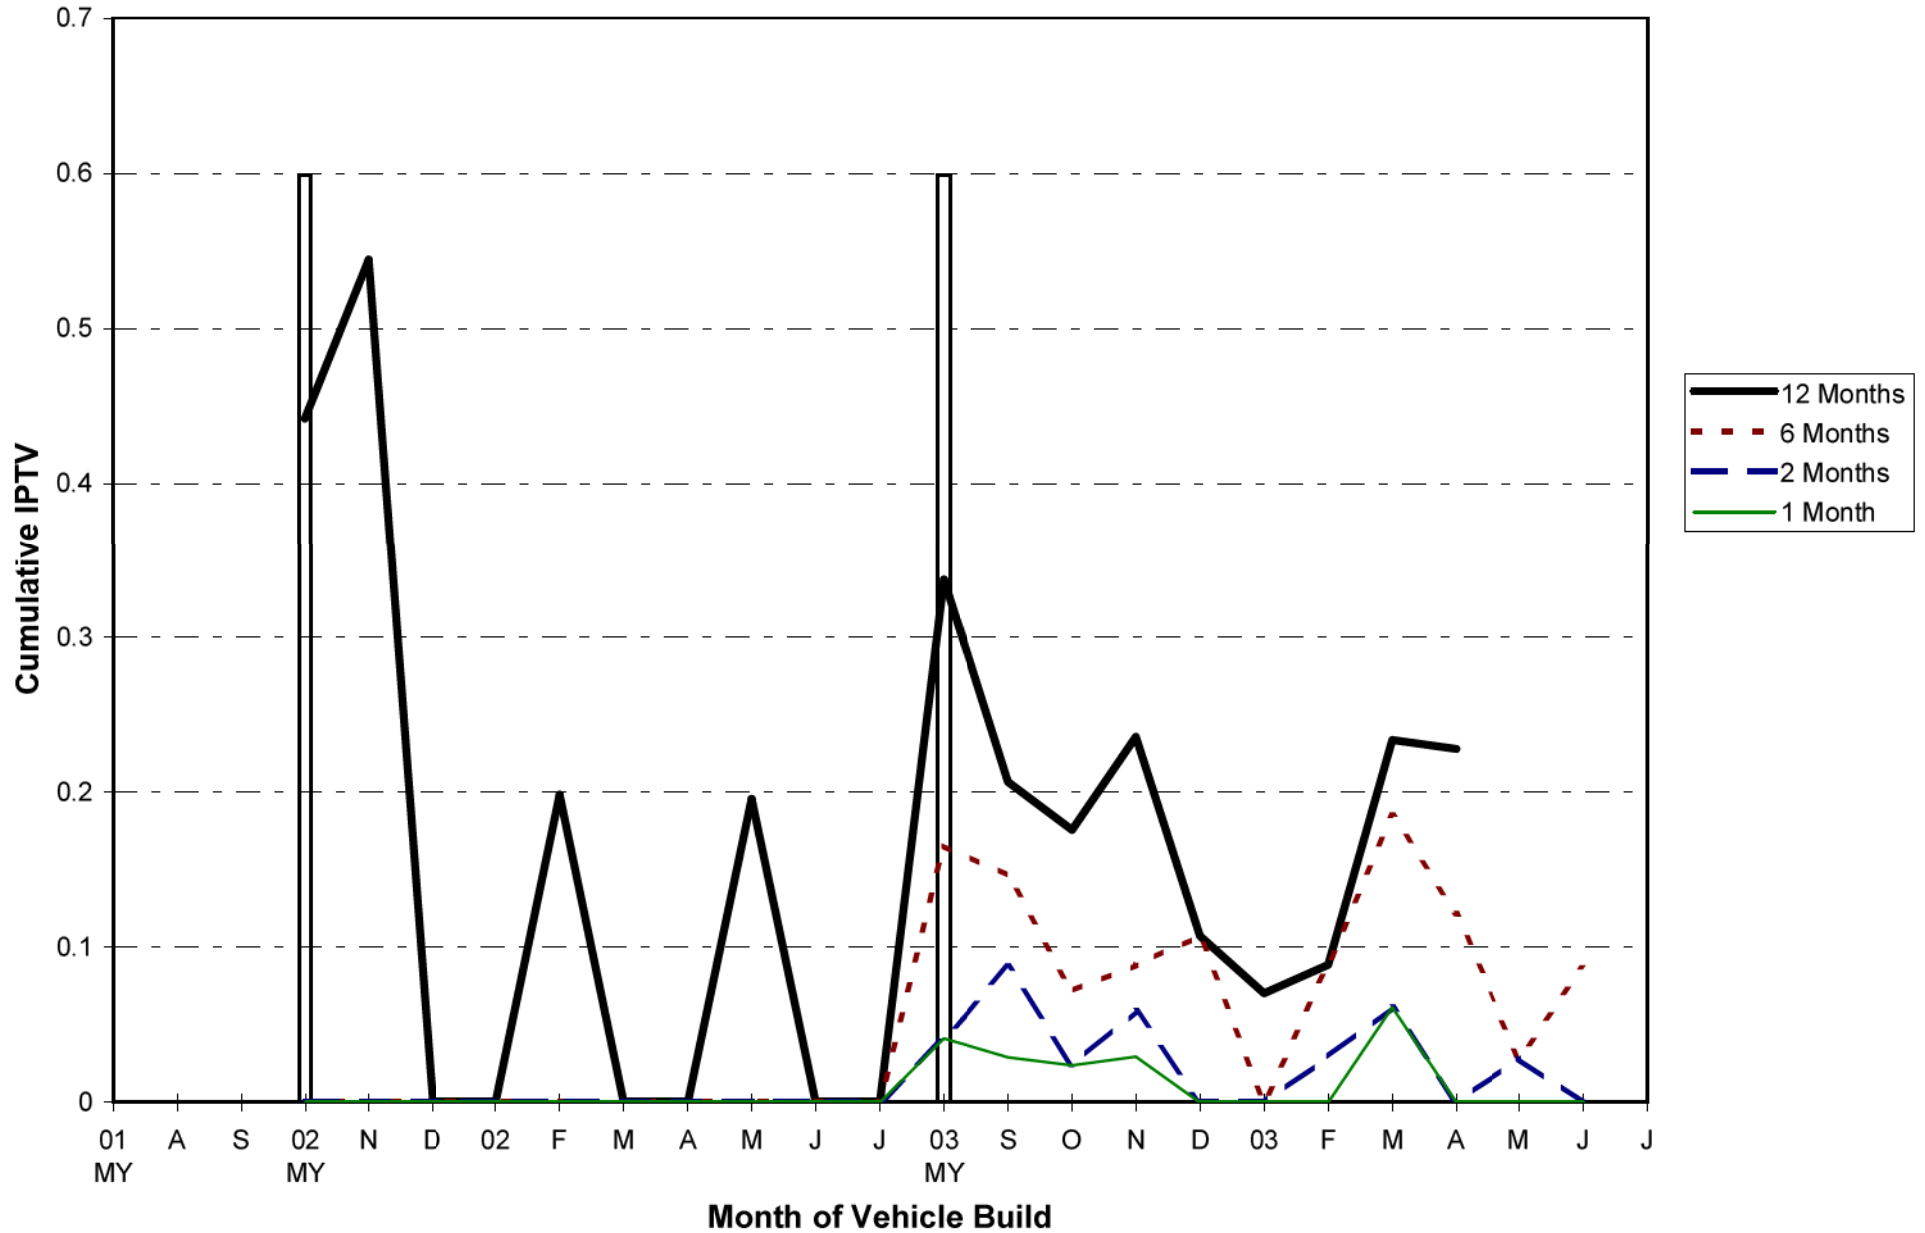

QWIK PTTR through: 04/30/2004

GMPT L61 (2.2L) Engine Warranty

2003 Model Year - Engine Warranty

J0820 - Timing Chain Replace

16 Months After Vehicle Sale

J-CAR ONLY

QWIK PTTR through: 04/30/2004

GMPT L61 (2.2L) Engine Warranty