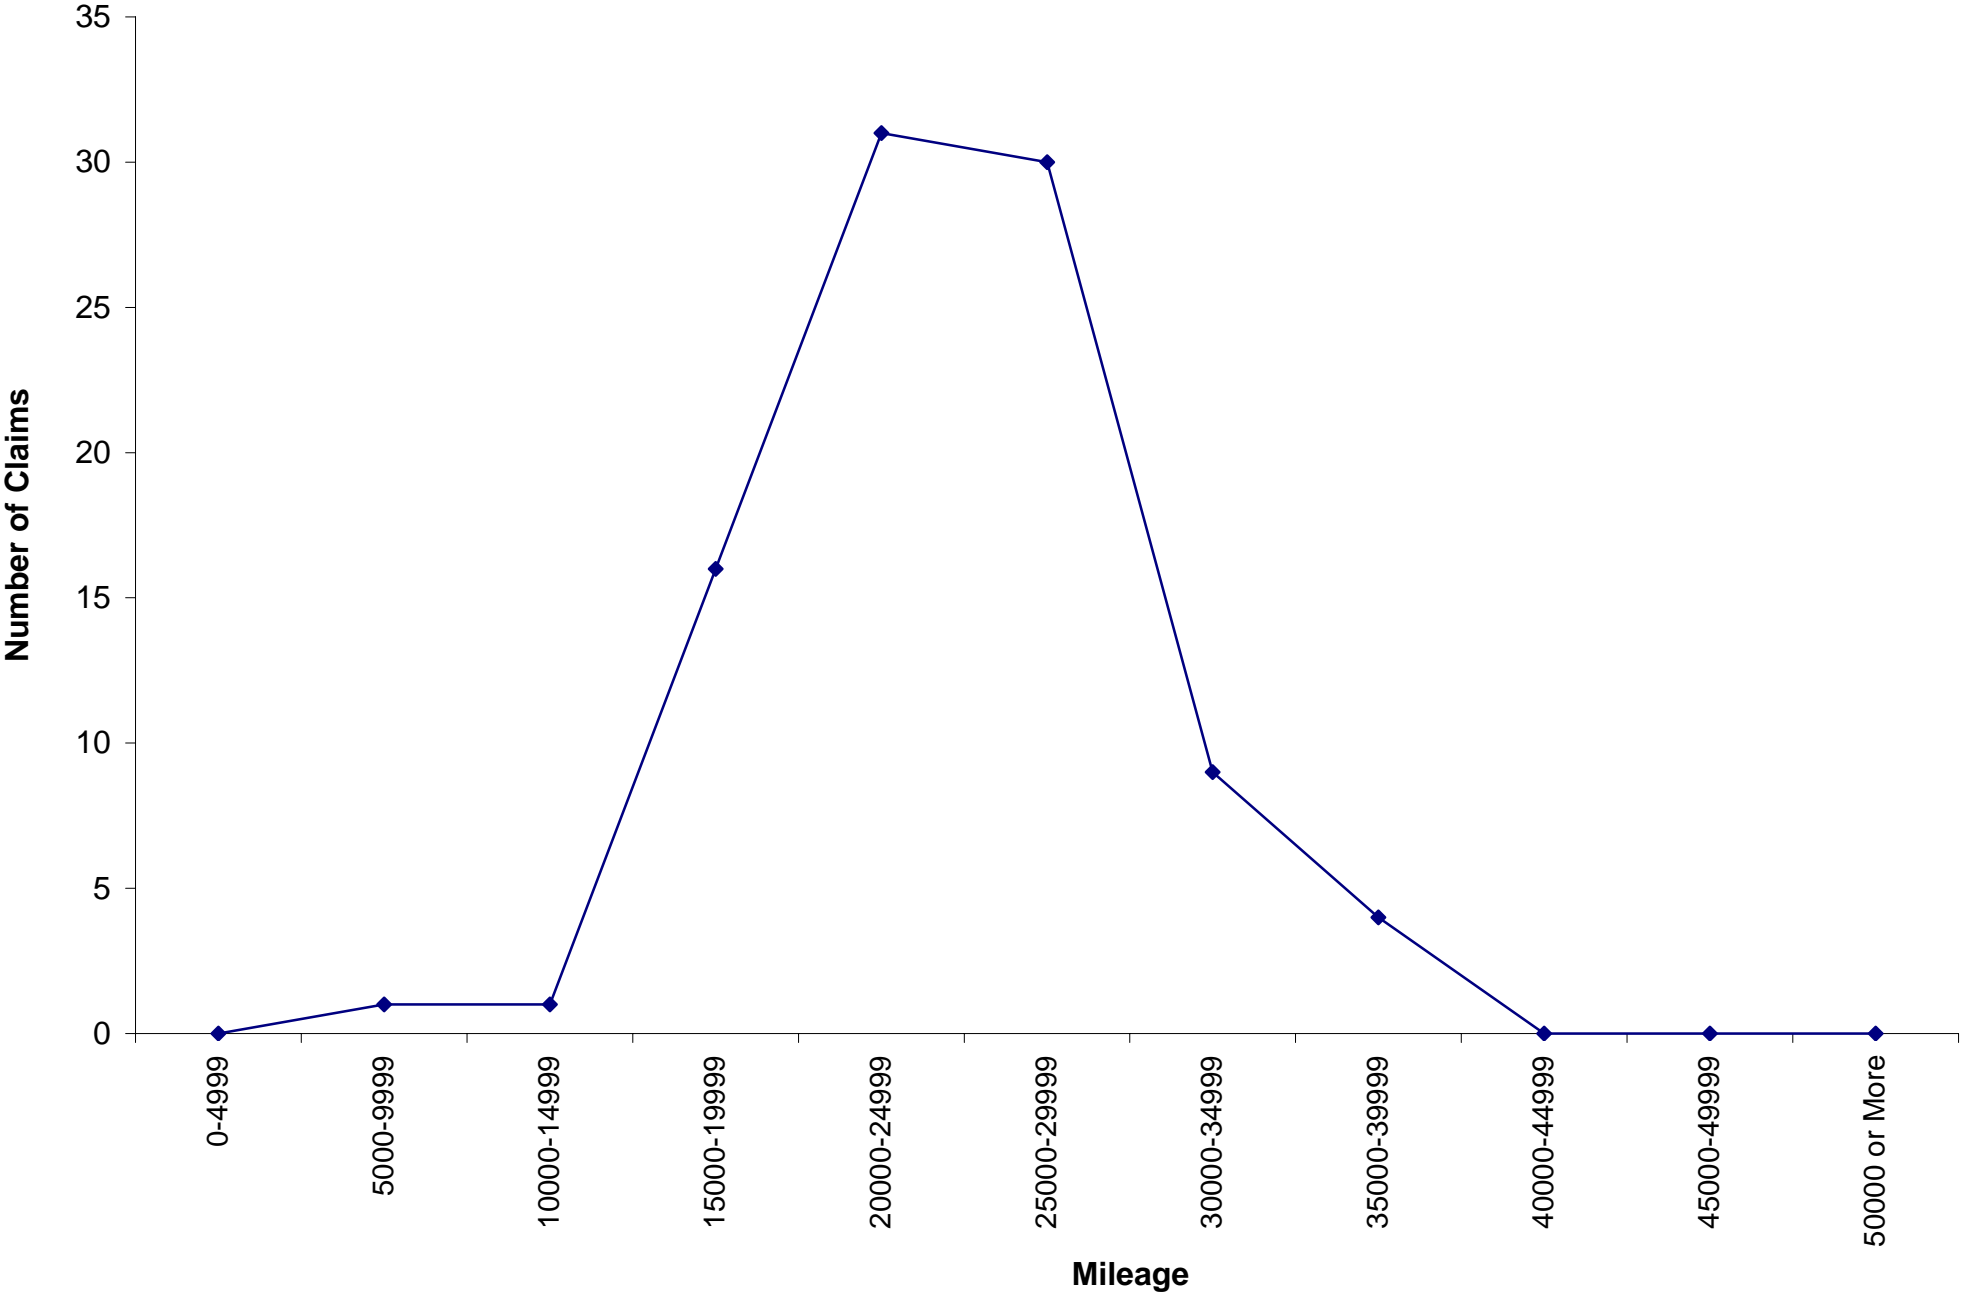

2002 L61 August Month of Build