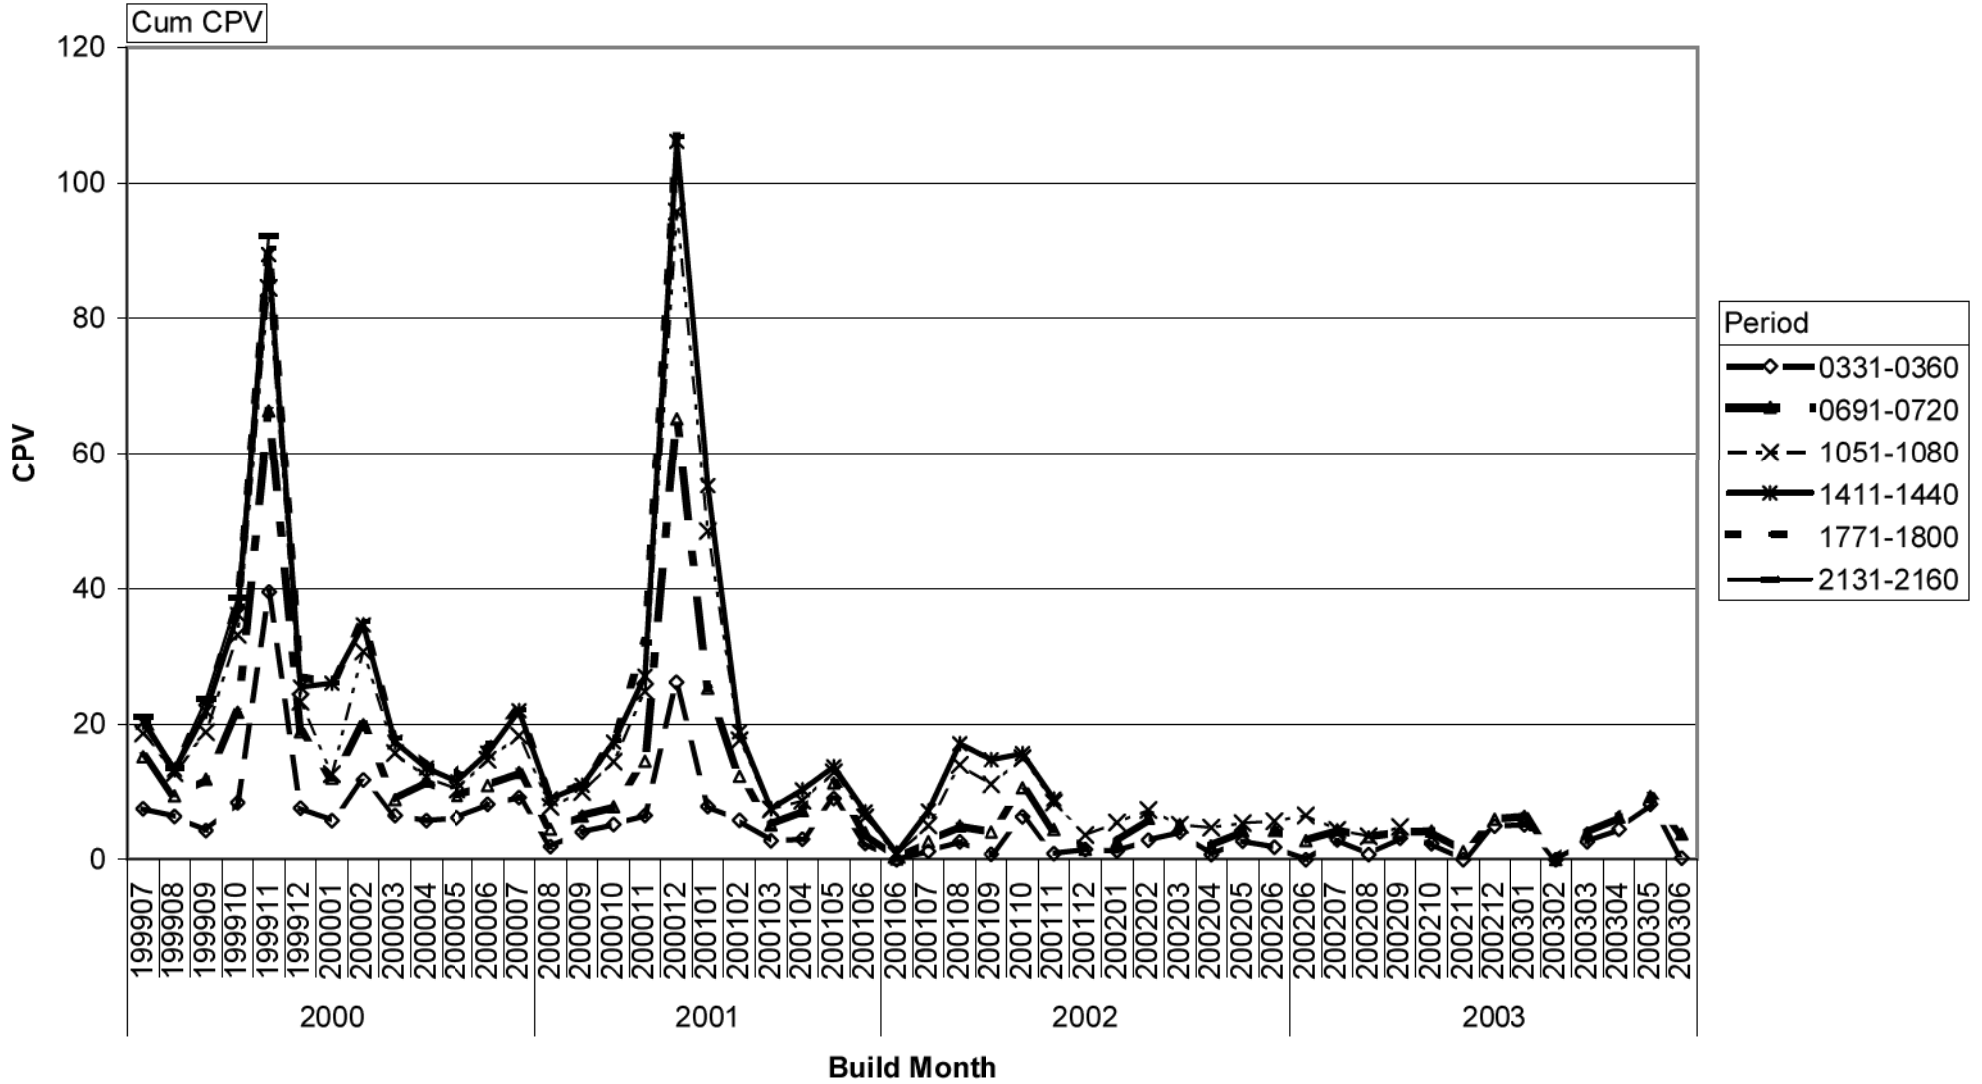

PTTR From Repair Order Ending: 11/30/05

2000-2003 L61 J0820, J1840, & J1880 L-Series CPV by Build Month

Model_Yr | Chart_Period