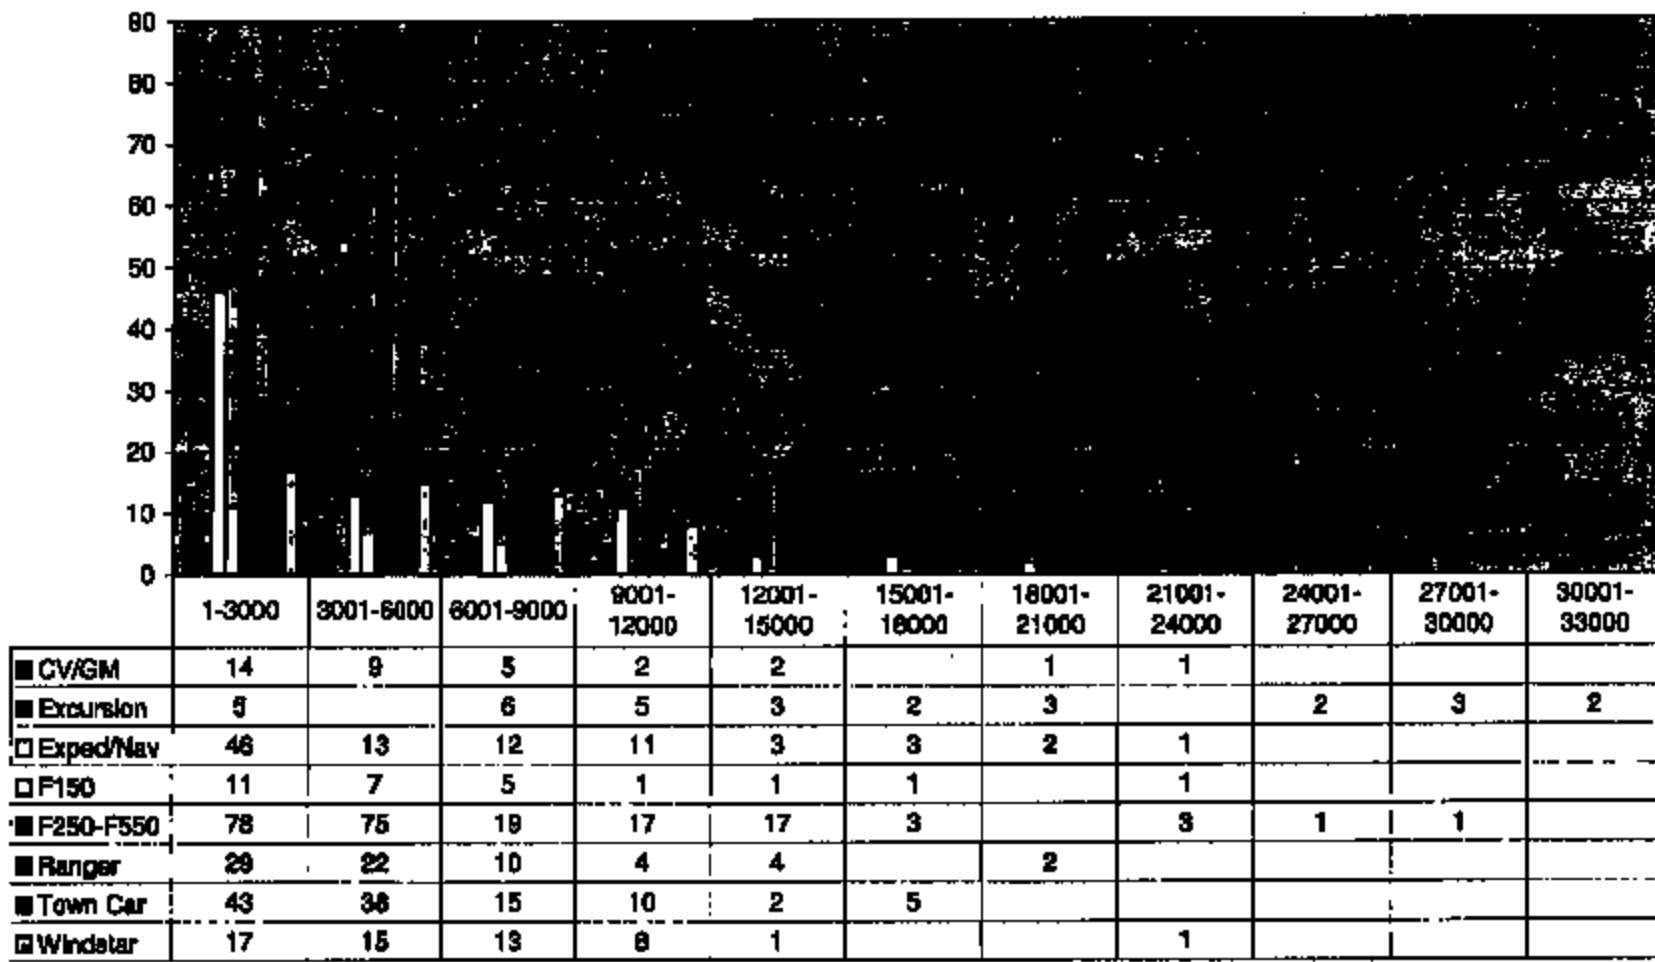

2001 TRW Buckles Post 01S21

Odometer

Count of 01 Exped-Nav first Inspect_VIN_CD	VL Desc		Ratings							Grand Total
	CV/GM	Excursion	Exped/Nav	F150	F250-F550	Ranger	Town Car	Windstar		
Miles Between Repair										
1-3000	14	5	48	11	78	29	49	17	243	
3001-6000	9		19	7	75	22	38	15	179	
6001-9000	5	6	12	5	19	10	15	13	85	
9001-12000	2	5	11	1	17	4	10	8	58	
12001-16000	2	3	3	1	17	4	2	1	33	
16001-18000		2	3	1	3		5		14	
18001-21000	1	3	2			2			6	
21001-24000	1		1	1	3			1	7	
24001-27000		2			1				3	
27001-30000		3			1				4	
30001-33000		2							2	
Grand Total	34	31	91	27	214	71	119	55	636