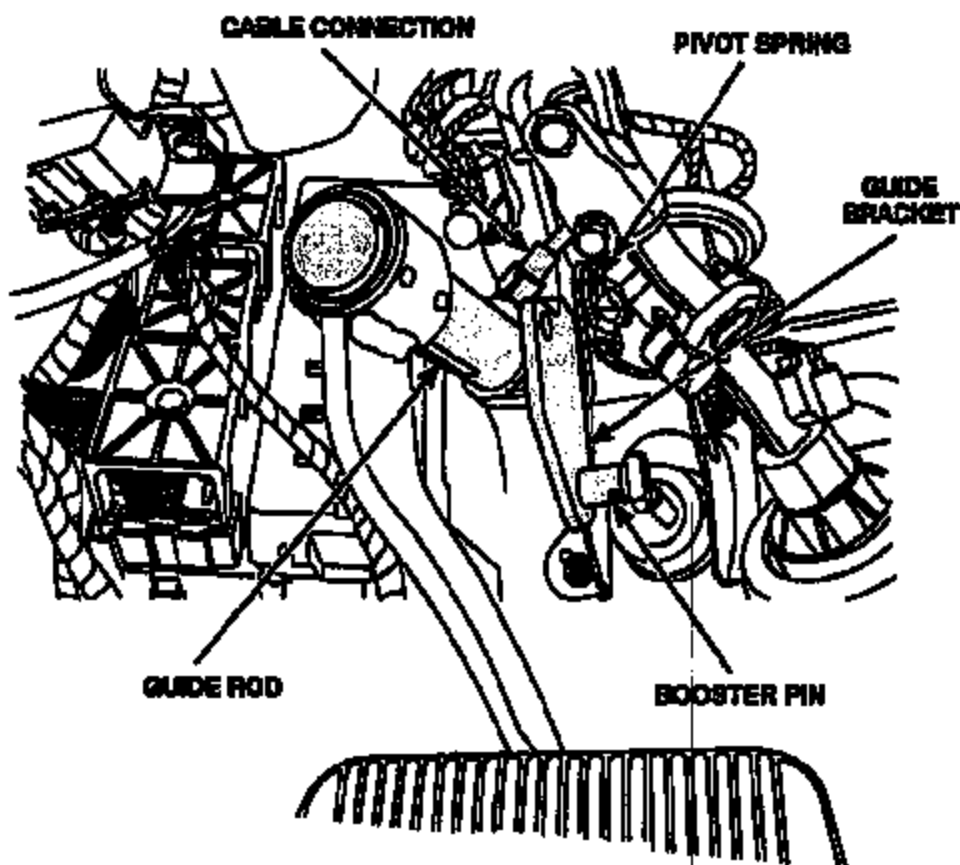

Cable connection

Pivot spring

Guide rod

Guide bracket

Booster pin

FIGURE 2

01806B

6. Install a new brake lamp switch, then install the retaining clip.
7. Connect the electrical connector to the brake lamp switch.
8. Connect the battery negative cable, then remove the memory saver.
9. Move the pedals to their original position.
10. Verify proper brake lamp operation.