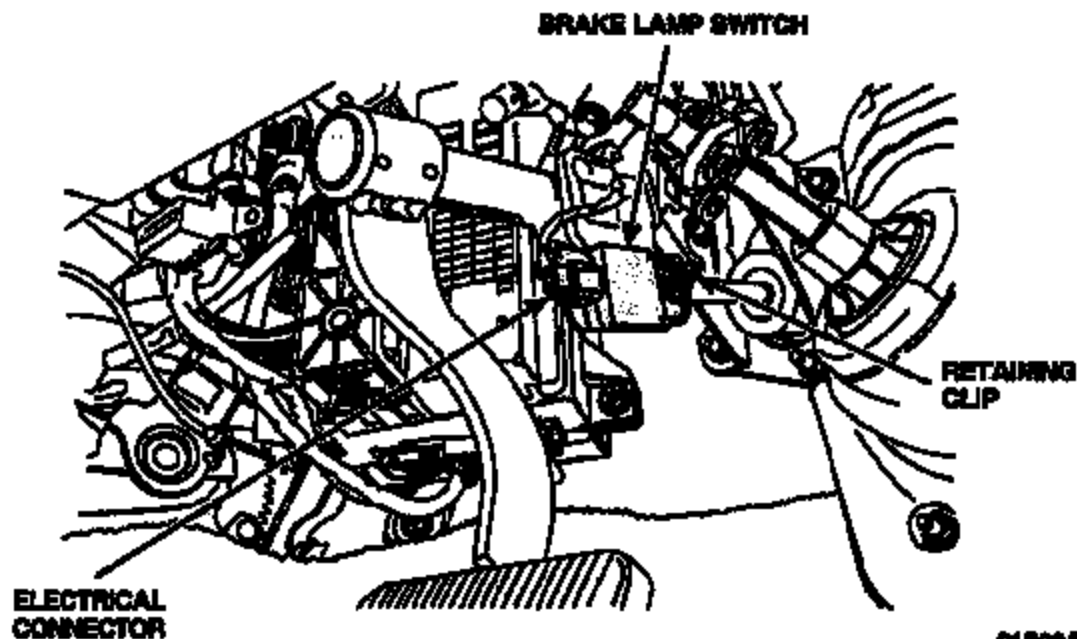

EXCESS STOCK RETURN

Excess stock returned for credit must have been purchased from Ford Customer Service Division in accordance with Policy Procedure Bulletin 4000.

ATTACHMENT III

Safety Recall 01S08

BRAKE LAMP SWITCH REPLACEMENT

AFFECTED VEHICLES: CERTAIN 2000 AND 2001 MODEL YEAR TAURUS/SABLE EQUIPPED WITH POWER ADJUSTABLE FOOT PEDALS

OVERVIEW

The brake lamp switch on the affected vehicles must be replaced. Lubricating grease applied to the power adjustable foot pedal assembly may have contaminated the brake lamp switch. Excess lubricating grease from the outer surfaces of the pedal assembly will be removed before a new switch is installed. This procedure will give the details for cleaning of the pedal assembly and replacement of the brake lamp switch.

SERVICE PROCEDURE

1. Note the position of the power adjustable foot pedals then move the pedals to the full upward position.
2. Install a memory saver, then disconnect the battery negative cable.
3. Disconnect the electrical connector from the brake lamp switch. See Figure 1.
4. Remove the retaining clip, then remove and discard the brake lamp switch. See Figure 1.

FIGURE 1

01S08A

ROB-888 8853